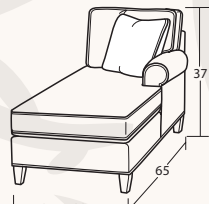

SOFAS & LOVESEATS

61W to 65W x 40D x 37H  
30BD Loveseat

86W to 90W x 40D x 37H  
50BD Sofa

95W to 99W x 40D x 37H  
54BD Extended Sofa

77W to 81W x 40D x 37H  
55BD Apartment Sofa

61W to 65W x 37D x 37H  
25BD Shallow Seat Depth Loveseat

86W to 90W x 37D x 37H  
40BD Shallow Seat Depth Sofa

77W to 81W x 37D x 37H  
47BD Shallow Seat Depth Apt. Sofa

53W x 40D x 37H  
33BD Armless Loveseat

26W x 40D x 37H  
13BD Armless Chair

CHAIRS & OTTOMANS

35W to 39W x 40D x 37H  
10BD Chair

35W to 39W x 37D x 37H  
05BD Shallow Seat Depth Chair

31W x 24D x 20H  
00BD Ottoman

SECTIONAL PIECES

31W to 33W x 65D x 37H  
42BD LAF Chaise

31W to 33W x 65D x 37H  
41BD RAF Chaise

96W to 98W x 40D x 37H  
59BD LAF Sofa w/Return

96W to 98W x 40D x 37H  
58BD RAF Sofa w/Return

55W x 49D x 37H  
22BD LAF Cuddler

55W x 49D x 37H  
21BD RAF Cuddler

57W to 59W x 40D x 37H  
32BD LAF Loveseat