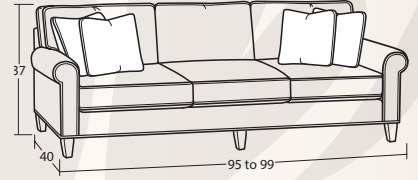

SOFAS & LOVESEATS

61W to 65W x 40D x 37H  
30BD Loveseat

86W to 90W x 40D x 37H  
50BD Sofa

95W to 99W x 40D x 37H  
54BD Extended Sofa

77W to 81W x 40D x 37H  
55BD Apartment Sofa

61W to 65W x 37D x 37H  
25BD Shallow Seat Depth Loveseat

86W to 90W x 37D x 37H  
40BD Shallow Seat Depth Sofa

77W to 81W x 37D x 37H  
47BD Shallow Seat Depth Apt. Sofa

53W x 40D x 37H  
33BD Armless Loveseat

26W x 40D x 37H  
13BD Armless Chair

CHAIRS & OTTOMANS

35W to 39W x 40D x 37H  
10BD Chair

35W to 39W x 37D x 37H  
05BD Shallow Seat Depth Chair

31W x 24D x 20H  
00BD Ottoman

SECTIONAL PIECES

31W to 33W x 65D x 37H  
42BD LAF Chaise

31W to 33W x 65D x 37H  
41BD RAF Chaise

96W to 98W x 40D x 37H  
59BD LAF Sofa w/Return

96W to 98W x 40D x 37H  
58BD RAF Sofa w/Return

55W x 49D x 37H  
22BD LAF Cuddler

55W x 49D x 37H  
21BD RAF Cuddler

57W to 59W x 40D x 37H  
32BD LAF Loveseat