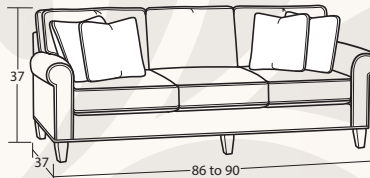

SOFAS & LOVESEATS

61W to 65W x 40D x 37H  
30BD Loveseat

86W to 90W x 40D x 37H  
50BD Sofa

95W to 99W x 40D x 37H  
54BD Extended Sofa

77W to 81W x 40D x 37H  
55BD Apartment Sofa

61W to 65W x 37D x 37H  
25BD Shallow Seat Depth Loveseat

86W to 90W x 37D x 37H  
40BD Shallow Seat Depth Sofa

77W to 81W x 37D x 37H  
47BD Shallow Seat Depth Apt. Sofa

53W x 40D x 37H  
33BD Armless Loveseat

26W x 40D x 37H  
13BD Armless Chair

CHAIRS & OTTOMANS

35W to 39W x 40D x 37H  
10BD Chair

35W to 39W x 37D x 37H  
05BD Shallow Seat Depth Chair

31W x 24D x 20H  
00BD Ottoman

SECTIONAL PIECES

31W to 33W x 65D x 37H  
42BD LAF Chaise

31W to 33W x 65D x 37H  
41BD RAF Chaise