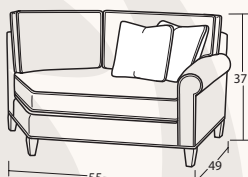

SOFAS & LOVESEATS

61W to 65W x 40D x 37H  
30BD Loveseat

86W to 90W x 40D x 37H  
50BD Sofa

95W to 99W x 40D x 37H  
54BD Extended Sofa

77W to 81W x 40D x 37H  
55BD Apartment Sofa

61W to 65W x 37D x 37H  
25BD Shallow Seat Depth Loveseat

86W to 90W x 37D x 37H  
40BD Shallow Seat Depth Sofa

77W to 81W x 37D x 37H  
47BD Shallow Seat Depth Apt. Sofa

53W x 40D x 37H  
33BD Armless Loveseat

26W x 40D x 37H  
13BD Armless Chair

CHAIRS & OTTOMANS

35W to 39W x 40D x 37H  
10BD Chair

35W to 39W x 37D x 37H  
05BD Shallow Seat Depth Chair

31W x 24D x 20H  
00BD Ottoman

SECTIONAL PIECES

31W to 33W x 65D x 37H  
42BD LAF Chaise

31W to 33W x 65D x 37H  
41BD RAF Chaise

96W to 98W x 40D x 37H  
59BD LAF Sofa w/Return

96W to 98W x 40D x 37H  
58BD RAF Sofa w/Return

55W x 49D x 37H  
22BD LAF Cuddler

55W x 49D x 37H  
21BD RAF Cuddler

57W to 59W x 40D x 37H  
32BD LAF Loveseat