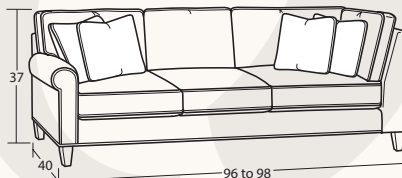

SOFAS & LOVESEATS

61W to 65W x 40D x 37H  
30BD Loveseat

86W to 90W x 40D x 37H  
50BD Sofa

95W to 99W x 40D x 37H  
54BD Extended Sofa

77W to 81W x 40D x 37H  
55BD Apartment Sofa

61W to 65W x 37D x 37H  
25BD Shallow Seat Depth Loveseat

86W to 90W x 37D x 37H  
40BD Shallow Seat Depth Sofa

77W to 81W x 37D x 37H  
47BD Shallow Seat Depth Apt. Sofa

53W x 40D x 37H  
33BD Armless Loveseat

26W x 40D x 37H  
13BD Armless Chair

CHAIRS & OTTOMANS

35W to 39W x 40D x 37H  
10BD Chair

35W to 39W x 37D x 37H  
05BD Shallow Seat Depth Chair

31W x 24D x 20H  
00BD Ottoman

SECTIONAL PIECES

31W to 33W x 65D x 37H  
42BD LAF Chaise

31W to 33W x 65D x 37H  
41BD RAF Chaise

96W to 98W x 40D x 37H  
59BD LAF Sofa w/Return

96W to 98W x 40D x 37H  
58BD RAF Sofa w/Return

55W x 49D x 37H  
22BD LAF Cuddler

55W x 49D x 37H  
21BD RAF Cuddler

57W to 59W x 40D x 37H  
32BD LAF Loveseat