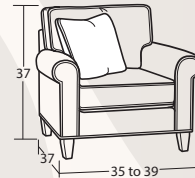

SOFAS & LOVESEATS

61W to 65W x 40D x 37H  
30BD Loveseat

86W to 90W x 40D x 37H  
50BD Sofa

95W to 99W x 40D x 37H  
54BD Extended Sofa

77W to 81W x 40D x 37H  
55BD Apartment Sofa

61W to 65W x 37D x 37H  
25BD Shallow Seat Depth Loveseat

86W to 90W x 37D x 37H  
40BD Shallow Seat Depth Sofa

77W to 81W x 37D x 37H  
47BD Shallow Seat Depth Apt. Sofa

53W x 40D x 37H  
33BD Armless Loveseat

26W x 40D x 37H  
13BD Armless Chair

CHAIRS & OTTOMANS

35W to 39W x 40D x 37H  
10BD Chair

35W to 39W x 37D x 37H  
05BD Shallow Seat Depth Chair

31W x 24D x 20H  
00BD Ottoman

SECTIONAL PIECES

31W to 33W x 65D x 37H  
42BD LAF Chaise

31W to 33W x 65D x 37H  
41BD RAF Chaise

96W to 98W x 40D x 37H  
59BD LAF Sofa w/Return

96W to 98W x 40D x 37H  
58BD RAF Sofa w/Return

55W x 49D x 37H  
22BD LAF Cuddler

55W x 49D x 37H  
21BD RAF Cuddler

57W to 59W x 40D x 37H  
32BD LAF Loveseat