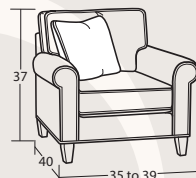

SOFAS & LOVESEATS

61W to 65W x 40D x 37H  
30BD Loveseat

86W to 90W x 40D x 37H  
50BD Sofa

95W to 99W x 40D x 37H  
54BD Extended Sofa

77W to 81W x 40D x 37H  
55BD Apartment Sofa

61W to 65W x 37D x 37H  
25BD Shallow Seat Depth Loveseat

86W to 90W x 37D x 37H  
40BD Shallow Seat Depth Sofa

77W to 81W x 37D x 37H  
47BD Shallow Seat Depth Apt. Sofa

53W x 40D x 37H  
33BD Armless Loveseat

26W x 40D x 37H  
13BD Armless Chair

CHAIRS & OTTOMANS

35W to 39W x 40D x 37H  
10BD Chair

35W to 39W x 37D x 37H  
05BD Shallow Seat Depth Chair

31W x 24D x 20H  
00BD Ottoman

SECTIONAL PIECES

31W to 33W x 65D x 37H  
42BD LAF Chaise

31W to 33W x 65D x 37H  
41BD RAF Chaise

96W to 98W x 40D x 37H  
59BD LAF Sofa w/Return

96W to 98W x 40D x 37H  
58BD RAF Sofa w/Return

55W x 49D x 37H  
22BD LAF Cuddler

55W x 49D x 37H  
21BD RAF Cuddler

57W to 59W x 40D x 37H  
32BD LAF Loveseat