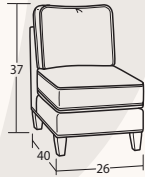

SOFAS & LOVESEATS

61W to 65W x 40D x 37H  
30BD Loveseat

86W to 90W x 40D x 37H  
50BD Sofa

95W to 99W x 40D x 37H  
54BD Extended Sofa

77W to 81W x 40D x 37H  
55BD Apartment Sofa

61W to 65W x 37D x 37H  
25BD Shallow Seat Depth Loveseat

86W to 90W x 37D x 37H  
40BD Shallow Seat Depth Sofa

77W to 81W x 37D x 37H  
47BD Shallow Seat Depth Apt. Sofa

53W x 40D x 37H  
33BD Armless Loveseat

26W x 40D x 37H  
13BD Armless Chair

CHAIRS & OTTOMANS

35W to 39W x 40D x 37H  
10BD Chair

35W to 39W x 37D x 37H  
05BD Shallow Seat Depth Chair

31W x 24D x 20H  
00BD Ottoman

SECTIONAL PIECES

31W to 33W x 65D x 37H  
42BD LAF Chaise

31W to 33W x 65D x 37H  
41BD RAF Chaise

57W to 59W x 40D x 37H  
31BD RAF Loveseat

40W x 40D x 37H  
34BD Corner

83W to 85W x 40D x 37H  
52BD LAF Sofa

83W to 85W x 40D x 37H  
51BD RAF Sofa

72W x 49D x 37H  
14BD Pie Wedge

#14BD PIE WEDGE  
72Wx49Dx37H