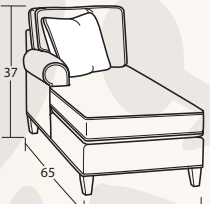

SOFAS & LOVESEATS

61W to 65W x 40D x 37H  
30BD Loveseat

86W to 90W x 40D x 37H  
50BD Sofa

95W to 99W x 40D x 37H  
54BD Extended Sofa

77W to 81W x 40D x 37H  
55BD Apartment Sofa

61W to 65W x 37D x 37H  
25BD Shallow Seat Depth Loveseat

86W to 90W x 37D x 37H  
40BD Shallow Seat Depth Sofa

77W to 81W x 37D x 37H  
47BD Shallow Seat Depth Apt. Sofa

53W x 40D x 37H  
33BD Armless Loveseat

26W x 40D x 37H  
13BD Armless Chair

CHAIRS & OTTOMANS

35W to 39W x 40D x 37H  
10BD Chair

35W to 39W x 37D x 37H  
05BD Shallow Seat Depth Chair

31W x 24D x 20H  
00BD Ottoman

SECTIONAL PIECES

31W to 33W x 65D x 37H  
42BD LAF Chaise

31W to 33W x 65D x 37H  
41BD RAF Chaise

96W to 98W x 40D x 37H  
59BD LAF Sofa w/Return

96W to 98W x 40D x 37H  
58BD RAF Sofa w/Return

55W x 49D x 37H  
22BD LAF Cuddler

55W x 49D x 37H  
21BD RAF Cuddler

57W to 59W x 40D x 37H  
32BD LAF Loveseat