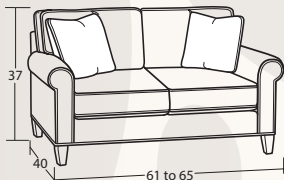

SOFAS & LOVESEATS

61W to 65W x 40D x 37H  
30BD Loveseat

86W to 90W x 40D x 37H  
50BD Sofa

95W to 99W x 40D x 37H  
54BD Extended Sofa

77W to 81W x 40D x 37H  
55BD Apartment Sofa

61W to 65W x 37D x 37H  
25BD Shallow Seat Depth Loveseat

86W to 90W x 37D x 37H  
40BD Shallow Seat Depth Sofa

77W to 81W x 37D x 37H  
47BD Shallow Seat Depth Apt. Sofa

53W x 40D x 37H  
33BD Armless Loveseat

26W x 40D x 37H  
13BD Armless Chair

CHAIRS & OTTOMANS

35W to 39W x 40D x 37H  
10BD Chair

35W to 39W x 37D x 37H  
05BD Shallow Seat Depth Chair

31W x 24D x 20H  
00BD Ottoman

SECTIONAL PIECES

31W to 33W x 65D x 37H  
42BD LAF Chaise

31W to 33W x 65D x 37H  
41BD RAF Chaise

96W to 98W x 40D x 37H  
59BD LAF Sofa w/Return

96W to 98W x 40D x 37H  
58BD RAF Sofa w/Return

55W x 49D x 37H  
22BD LAF Cuddler

55W x 49D x 37H  
21BD RAF Cuddler

57W to 59W x 40D x 37H  
32BD LAF Loveseat