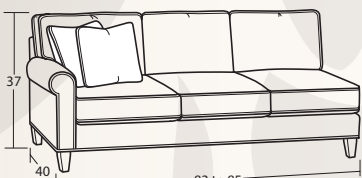

86W to 90W x 37D x 37H  
40BD Shallow Seat Depth Sofa

77W to 81W x 37D x 37H  
47BD Shallow Seat Depth Apt. Sofa

53W x 40D x 37H  
33BD Armless Loveseat

26W x 40D x 37H  
13BD Armless Chair

CHAIRS & OTTOMANS

35W to 39W x 40D x 37H  
10BD Chair

35W to 39W x 37D x 37H  
05BD Shallow Seat Depth Chair

31W x 24D x 20H  
00BD Ottoman

SECTIONAL PIECES

31W to 33W x 65D x 37H  
42BD LAF Chaise

31W to 33W x 65D x 37H  
41BD RAF Chaise

96W to 98W x 40D x 37H  
59BD LAF Sofa w/Return

96W to 98W x 40D x 37H  
58BD RAF Sofa w/Return

55W x 49D x 37H  
22BD LAF Cuddler

55W x 49D x 37H  
21BD RAF Cuddler

57W to 59W x 40D x 37H  
32BD LAF Loveseat

57W to 59W x 40D x 37H  
31BD RAF Loveseat

40W x 40D x 37H  
34BD Corner

83W to 85W x 40D x 37H  
52BD LAF Sofa

83W to 85W x 40D x 37H  
51BD RAF Sofa

72W x 49D x 37H  
14BD Pie Wedge

#14BD PIE WEDGE  
72Wx49Dx37H