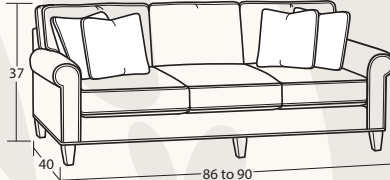

SOFAS & LOVESEATS

61W to 65W x 40D x 37H  
30BD Loveseat

86W to 90W x 40D x 37H  
50BD Sofa

95W to 99W x 40D x 37H  
54BD Extended Sofa

77W to 81W x 40D x 37H  
55BD Apartment Sofa

61W to 65W x 37D x 37H  
25BD Shallow Seat Depth Loveseat

86W to 90W x 37D x 37H  
40BD Shallow Seat Depth Sofa

77W to 81W x 37D x 37H  
47BD Shallow Seat Depth Apt. Sofa

53W x 40D x 37H  
33BD Armless Loveseat

26W x 40D x 37H  
13BD Armless Chair

CHAIRS & OTTOMANS

35W to 39W x 40D x 37H  
10BD Chair

35W to 39W x 37D x 37H  
05BD Shallow Seat Depth Chair

31W x 24D x 20H  
00BD Ottoman

SECTIONAL PIECES

31W to 33W x 65D x 37H  
42BD LAF Chaise

31W to 33W x 65D x 37H  
41BD RAF Chaise

96W to 98W x 40D x 37H  
59BD LAF Sofa w/Return

96W to 98W x 40D x 37H  
58BD RAF Sofa w/Return

55W x 49D x 37H  
22BD LAF Cuddler

55W x 49D x 37H  
21BD RAF Cuddler

57W to 59W x 40D x 37H  
32BD LAF Loveseat