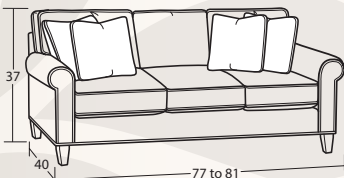

SOFAS & LOVESEATS

61W to 65W x 40D x 37H  
30BD Loveseat

86W to 90W x 40D x 37H  
50BD Sofa

95W to 99W x 40D x 37H  
54BD Extended Sofa

77W to 81W x 40D x 37H  
55BD Apartment Sofa

61W to 65W x 37D x 37H  
25BD Shallow Seat Depth Loveseat

86W to 90W x 37D x 37H  
40BD Shallow Seat Depth Sofa

77W to 81W x 37D x 37H  
47BD Shallow Seat Depth Apt. Sofa

53W x 40D x 37H  
33BD Armless Loveseat

26W x 40D x 37H  
13BD Armless Chair

CHAIRS & OTTOMANS

35W to 39W x 40D x 37H  
10BD Chair

35W to 39W x 37D x 37H  
05BD Shallow Seat Depth Chair

31W x 24D x 20H  
00BD Ottoman

SECTIONAL PIECES

31W to 33W x 65D x 37H  
42BD LAF Chaise

31W to 33W x 65D x 37H  
41BD RAF Chaise