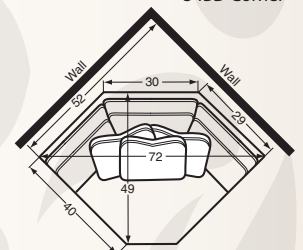

86W to 90W x 37D x 37H  
40BD Shallow Seat Depth Sofa

77W to 81W x 37D x 37H  
47BD Shallow Seat Depth Apt. Sofa

53W x 40D x 37H  
33BD Armless Loveseat

26W x 40D x 37H  
13BD Armless Chair

CHAIRS & OTTOMANS

35W to 39W x 40D x 37H  
10BD Chair

35W to 39W x 37D x 37H  
05BD Shallow Seat Depth Chair

31W x 24D x 20H  
00BD Ottoman

SECTIONAL PIECES

31W to 33W x 65D x 37H  
42BD LAF Chaise

31W to 33W x 65D x 37H  
41BD RAF Chaise

96W to 98W x 40D x 37H  
59BD LAF Sofa w/Return

96W to 98W x 40D x 37H  
58BD RAF Sofa w/Return

55W x 49D x 37H  
22BD LAF Cuddler

55W x 49D x 37H  
21BD RAF Cuddler

57W to 59W x 40D x 37H  
32BD LAF Loveseat

57W to 59W x 40D x 37H  
31BD RAF Loveseat

40W x 40D x 37H  
34BD Corner

83W to 85W x 40D x 37H  
52BD LAF Sofa

83W to 85W x 40D x 37H  
51BD RAF Sofa

72W x 49D x 37H  
14BD Pie Wedge

#14BD PIE WEDGE  
72Wx49Dx37H