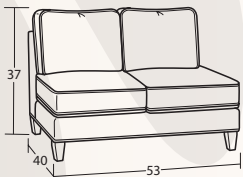

SOFAS & LOVESEATS

61W to 65W x 40D x 37H  
30BD Loveseat

86W to 90W x 40D x 37H  
50BD Sofa

95W to 99W x 40D x 37H  
54BD Extended Sofa

77W to 81W x 40D x 37H  
55BD Apartment Sofa

61W to 65W x 37D x 37H  
25BD Shallow Seat Depth Loveseat

86W to 90W x 37D x 37H  
40BD Shallow Seat Depth Sofa

77W to 81W x 37D x 37H  
47BD Shallow Seat Depth Apt. Sofa

53W x 40D x 37H  
33BD Armless Loveseat

26W x 40D x 37H  
13BD Armless Chair

CHAIRS & OTTOMANS

35W to 39W x 40D x 37H  
10BD Chair

35W to 39W x 37D x 37H  
05BD Shallow Seat Depth Chair

31W x 24D x 20H  
00BD Ottoman

SECTIONAL PIECES

31W to 33W x 65D x 37H  
42BD LAF Chaise

31W to 33W x 65D x 37H  
41BD RAF Chaise