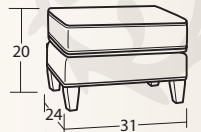

SOFAS & LOVESEATS

61W to 65W x 40D x 37H  
30BD Loveseat

86W to 90W x 40D x 37H  
50BD Sofa

95W to 99W x 40D x 37H  
54BD Extended Sofa

77W to 81W x 40D x 37H  
55BD Apartment Sofa

61W to 65W x 37D x 37H  
25BD Shallow Seat Depth Loveseat

86W to 90W x 37D x 37H  
40BD Shallow Seat Depth Sofa

77W to 81W x 37D x 37H  
47BD Shallow Seat Depth Apt. Sofa

53W x 40D x 37H  
33BD Armless Loveseat

26W x 40D x 37H  
13BD Armless Chair

CHAIRS & OTTOMANS

35W to 39W x 40D x 37H  
10BD Chair

35W to 39W x 37D x 37H  
05BD Shallow Seat Depth Chair

31W x 24D x 20H  
00BD Ottoman

SECTIONAL PIECES

31W to 33W x 65D x 37H  
42BD LAF Chaise

31W to 33W x 65D x 37H  
41BD RAF Chaise