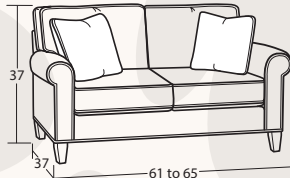

SOFAS & LOVESEATS

61W to 65W x 40D x 37H  
30BD Loveseat

86W to 90W x 40D x 37H  
50BD Sofa

95W to 99W x 40D x 37H  
54BD Extended Sofa

77W to 81W x 40D x 37H  
55BD Apartment Sofa

61W to 65W x 37D x 37H  
25BD Shallow Seat Depth Loveseat

86W to 90W x 37D x 37H  
40BD Shallow Seat Depth Sofa

77W to 81W x 37D x 37H  
47BD Shallow Seat Depth Apt. Sofa

53W x 40D x 37H  
33BD Armless Loveseat

26W x 40D x 37H  
13BD Armless Chair

CHAIRS & OTTOMANS

35W to 39W x 40D x 37H  
10BD Chair

35W to 39W x 37D x 37H  
05BD Shallow Seat Depth Chair

31W x 24D x 20H  
00BD Ottoman

SECTIONAL PIECES

31W to 33W x 65D x 37H  
42BD LAF Chaise

31W to 33W x 65D x 37H  
41BD RAF Chaise