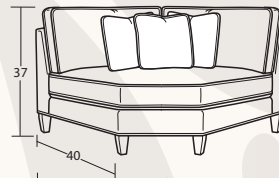

86W to 90W x 37D x 37H  
40BD Shallow Seat Depth Sofa

77W to 81W x 37D x 37H  
47BD Shallow Seat Depth Apt. Sofa

53W x 40D x 37H  
33BD Armless Loveseat

26W x 40D x 37H  
13BD Armless Chair

CHAIRS & OTTOMANS

35W to 39W x 40D x 37H  
10BD Chair

35W to 39W x 37D x 37H  
05BD Shallow Seat Depth Chair

31W x 24D x 20H  
00BD Ottoman

SECTIONAL PIECES

31W to 33W x 65D x 37H  
42BD LAF Chaise

31W to 33W x 65D x 37H  
41BD RAF Chaise

96W to 98W x 40D x 37H  
59BD LAF Sofa w/Return

96W to 98W x 40D x 37H  
58BD RAF Sofa w/Return

55W x 49D x 37H  
22BD LAF Cuddler

55W x 49D x 37H  
21BD RAF Cuddler

57W to 59W x 40D x 37H  
32BD LAF Loveseat

57W to 59W x 40D x 37H  
31BD RAF Loveseat

40W x 40D x 37H  
34BD Corner

83W to 85W x 40D x 37H  
52BD LAF Sofa

83W to 85W x 40D x 37H  
51BD RAF Sofa

72W x 49D x 37H  
14BD Pie Wedge

#14BD PIE WEDGE  
72Wx49Dx37H