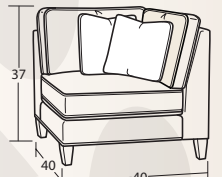

86W to 90W x 37D x 37H  
40BD Shallow Seat Depth Sofa

77W to 81W x 37D x 37H  
47BD Shallow Seat Depth Apt. Sofa

53W x 40D x 37H  
33BD Armless Loveseat

26W x 40D x 37H  
13BD Armless Chair

CHAIRS & OTTOMANS

35W to 39W x 40D x 37H  
10BD Chair

35W to 39W x 37D x 37H  
05BD Shallow Seat Depth Chair

31W x 24D x 20H  
00BD Ottoman

SECTIONAL PIECES

31W to 33W x 65D x 37H  
42BD LAF Chaise

31W to 33W x 65D x 37H  
41BD RAF Chaise

96W to 98W x 40D x 37H  
59BD LAF Sofa w/Return

96W to 98W x 40D x 37H  
58BD RAF Sofa w/Return

55W x 49D x 37H  
22BD LAF Cuddler

55W x 49D x 37H  
21BD RAF Cuddler

57W to 59W x 40D x 37H  
32BD LAF Loveseat

57W to 59W x 40D x 37H  
31BD RAF Loveseat

40W x 40D x 37H  
34BD Corner

83W to 85W x 40D x 37H  
52BD LAF Sofa

83W to 85W x 40D x 37H  
51BD RAF Sofa

72W x 49D x 37H  
14BD Pie Wedge

#14BD PIE WEDGE  
72Wx49Dx37H