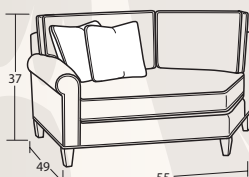

SOFAS & LOVESEATS

61W to 65W x 40D x 37H  
30BD Loveseat

86W to 90W x 40D x 37H  
50BD Sofa

95W to 99W x 40D x 37H  
54BD Extended Sofa

77W to 81W x 40D x 37H  
55BD Apartment Sofa

61W to 65W x 37D x 37H  
25BD Shallow Seat Depth Loveseat

86W to 90W x 37D x 37H  
40BD Shallow Seat Depth Sofa

77W to 81W x 37D x 37H  
47BD Shallow Seat Depth Apt. Sofa

53W x 40D x 37H  
33BD Armless Loveseat

26W x 40D x 37H  
13BD Armless Chair

CHAIRS & OTTOMANS

35W to 39W x 40D x 37H  
10BD Chair

35W to 39W x 37D x 37H  
05BD Shallow Seat Depth Chair

31W x 24D x 20H  
00BD Ottoman

SECTIONAL PIECES

31W to 33W x 65D x 37H  
42BD LAF Chaise

31W to 33W x 65D x 37H  
41BD RAF Chaise

96W to 98W x 40D x 37H  
59BD LAF Sofa w/Return

96W to 98W x 40D x 37H  
58BD RAF Sofa w/Return

55W x 49D x 37H  
22BD LAF Cuddler

55W x 49D x 37H  
21BD RAF Cuddler

57W to 59W x 40D x 37H  
32BD LAF Loveseat