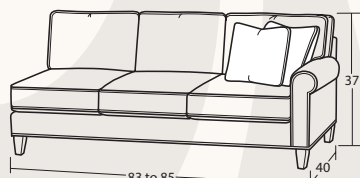

86W to 90W x 37D x 37H  
40BD Shallow Seat Depth Sofa

77W to 81W x 37D x 37H  
47BD Shallow Seat Depth Apt. Sofa

53W x 40D x 37H  
33BD Armless Loveseat

26W x 40D x 37H  
13BD Armless Chair

CHAIRS & OTTOMANS

35W to 39W x 40D x 37H  
10BD Chair

35W to 39W x 37D x 37H  
05BD Shallow Seat Depth Chair

31W x 24D x 20H  
00BD Ottoman

SECTIONAL PIECES

31W to 33W x 65D x 37H  
42BD LAF Chaise

31W to 33W x 65D x 37H  
41BD RAF Chaise

96W to 98W x 40D x 37H  
59BD LAF Sofa w/Return

96W to 98W x 40D x 37H  
58BD RAF Sofa w/Return

55W x 49D x 37H  
22BD LAF Cuddler

55W x 49D x 37H  
21BD RAF Cuddler

57W to 59W x 40D x 37H  
32BD LAF Loveseat

57W to 59W x 40D x 37H  
31BD RAF Loveseat

40W x 40D x 37H  
34BD Corner

83W to 85W x 40D x 37H  
52BD LAF Sofa

83W to 85W x 40D x 37H  
51BD RAF Sofa

72W x 49D x 37H  
14BD Pie Wedge

#14BD PIE WEDGE  
72Wx49Dx37H