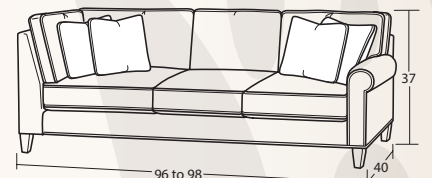

SOFAS & LOVESEATS

61W to 65W x 40D x 37H  
30BD Loveseat

86W to 90W x 40D x 37H  
50BD Sofa

95W to 99W x 40D x 37H  
54BD Extended Sofa

77W to 81W x 40D x 37H  
55BD Apartment Sofa

61W to 65W x 37D x 37H  
25BD Shallow Seat Depth Loveseat

86W to 90W x 37D x 37H  
40BD Shallow Seat Depth Sofa

77W to 81W x 37D x 37H  
47BD Shallow Seat Depth Apt. Sofa

53W x 40D x 37H  
33BD Armless Loveseat

26W x 40D x 37H  
13BD Armless Chair

CHAIRS & OTTOMANS

35W to 39W x 40D x 37H  
10BD Chair

35W to 39W x 37D x 37H  
05BD Shallow Seat Depth Chair

31W x 24D x 20H  
00BD Ottoman

SECTIONAL PIECES

31W to 33W x 65D x 37H  
42BD LAF Chaise

31W to 33W x 65D x 37H  
41BD RAF Chaise

96W to 98W x 40D x 37H  
59BD LAF Sofa w/Return

96W to 98W x 40D x 37H  
58BD RAF Sofa w/Return

55W x 49D x 37H  
22BD LAF Cuddler

55W x 49D x 37H  
21BD RAF Cuddler

57W to 59W x 40D x 37H  
32BD LAF Loveseat