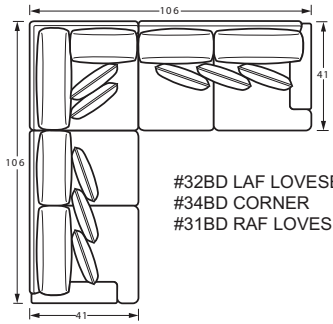

#32BD LAF LOVESEAT
#34BD CORNER
#31BD RAF LOVESEAT