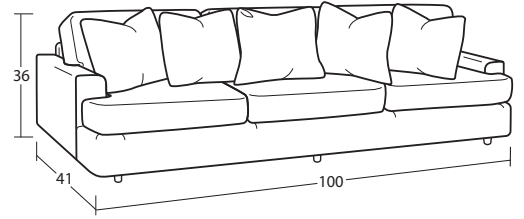

## Individual Pieces

**00BD OTTOMAN**  
36W x 26D x 18H

**20BD CHAIR & 1/2**  
42W x 41D x 36H  
2- 21" A Pillows

**30BD LOVESEAT**  
70W x 41D x 36H  
2- 21" A Pillows  
2- 21" B Pillows

**50BD 3 SEAT SOFA**  
100W x 41D x 36H  
3- 21" A Pillows  
2- 21" B Pillows

## Sectional Pieces

**13BD ARMLESS CHAIR**  
29W x 41D x 36H  
1- 21" A Pillow  
1- 21" B Pillow

**33BD ARMLESS LOVESEAT**  
59W x 41D x 36H  
2- 21" A Pillow  
1- 21" B Pillow

**32BD LAF LOVESEAT**  
65W x 41D x 36H  
2- 21" A Pillows  
1- 21" B Pillow

**31BD RAF LOVESEAT**  
65W x 41D x 36H  
2- 21" A Pillows  
1- 21" B Pillow

**34BD CORNER**  
41W x 41D x 36H  
1- 21" A Pillow  
1- 21" B Pillow

**52BD LAF SOFA**  
94W x 41D x 36H  
3- 21" A Pillows  
2- 21" B Pillows