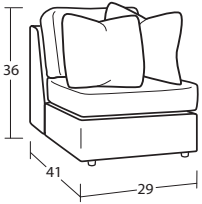

## Individual Pieces

**00BD OTTOMAN**  
36W x 26D x 18H

**20BD CHAIR & 1/2**  
42W x 41D x 36H  
2- 21" A Pillows

**30BD LOVESEAT**  
70W x 41D x 36H  
2- 21" A Pillows  
2- 21" B Pillows

**50BD 3 SEAT SOFA**  
100W x 41D x 36H  
3- 21" A Pillows  
2- 21" B Pillows

## Sectional Pieces

**13BD ARMLESS CHAIR**  
29W x 41D x 36H  
1- 21" A Pillow  
1- 21" B Pillow

**33BD ARMLESS LOVESEAT**  
59W x 41D x 36H  
2- 21" A Pillow  
1- 21" B Pillow

**32BD LAF LOVESEAT**  
65W x 41D x 36H  
2- 21" A Pillows  
1- 21" B Pillow

**31BD RAF LOVESEAT**  
65W x 41D x 36H  
2- 21" A Pillows  
1- 21" B Pillow

**34BD CORNER**  
41W x 41D x 36H  
1- 21" A Pillow  
1- 21" B Pillow

**52BD LAF SOFA**  
94W x 41D x 36H  
3- 21" A Pillows  
2- 21" B Pillows