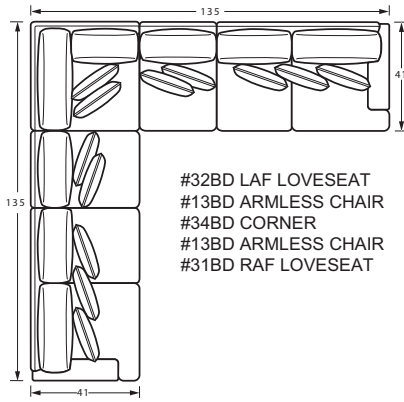

**31BD RAF LOVESEAT**  
65W x 41D x 36H  
2- 21" A Pillows  
1- 21" B Pillow

**34BD CORNER**  
41W x 41D x 36H  
1- 21" A Pillow  
1- 21" B Pillow

**52BD LAF SOFA**  
94W x 41D x 36H  
3- 21" A Pillows  
2- 21" B Pillows

**51BD RAF SOFA**  
94W x 41D x 36H  
3- 21" A Pillows  
2- 21" B Pillows

**22BD LAF CUDDLER**  
57W x 50D x 36H  
2- 21" A Pillows  
1- 21" B Pillow

**55BD RAF SOFA w/ RETURN**  
104W x 41D x 36H  
3- 21" A Pillows  
2- 21" B Pillows

**56BD LAF SOFA w/ RETURN**  
104W x 41D x 36H  
3- 21" A Pillows  
2- 21" B Pillows

**21BD RAF CUDDLER**  
57W x 50D x 36H  
2- 21" A Pillows  
1- 21" B Pillow

# SAMPLE CONFIGURATIONS

Create the perfect sectional for your living space

#32BD LAF LOVESEAT  
#34BD CORNER  
#31BD RAF LOVESEAT

#32BD LAF LOVESEAT  
#13BD ARMLESS CHAIR  
#34BD CORNER  
#13BD ARMLESS CHAIR  
#31BD RAF LOVESEAT