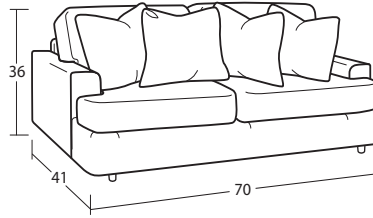

## Individual Pieces

**00BD OTTOMAN**  
36W x 26D x 18H

**20BD CHAIR & 1/2**  
42W x 41D x 36H  
2- 21" A Pillows

**30BD LOVESEAT**  
70W x 41D x 36H  
2- 21" A Pillows  
2- 21" B Pillows

**50BD 3 SEAT SOFA**  
100W x 41D x 36H  
3- 21" A Pillows  
2- 21" B Pillows

## Sectional Pieces

**13BD ARMLESS CHAIR**  
29W x 41D x 36H  
1- 21" A Pillow  
1- 21" B Pillow

**33BD ARMLESS LOVESEAT**  
59W x 41D x 36H  
2- 21" A Pillow  
1- 21" B Pillow

**32BD LAF LOVESEAT**  
65W x 41D x 36H  
2- 21" A Pillows  
1- 21" B Pillow