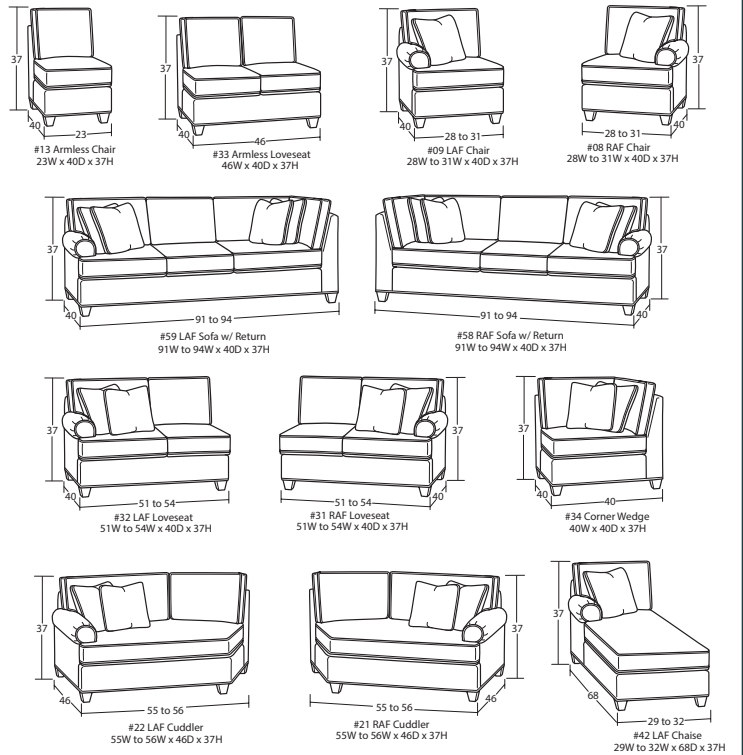

Designing a room full of furniture has never been so easy
40 pieces to choose from - endless possibilities!

CHAIRS & OTTOMANS

SECTIONAL PIECES

SOFAS & LOVESEATS

SLEEPERS

*For Blend Down seat cushion and toss pillow option (available at an upcharge) – add BD to item number. Standard seat cushion and toss pillow will ship if not specified.

* For *LowDown* toss pillow option (available at an upcharge) - add LD to order form

*Arm Height for All Pieces is 25"

Designing a room full of furniture has never been so easy! Sample Configurations