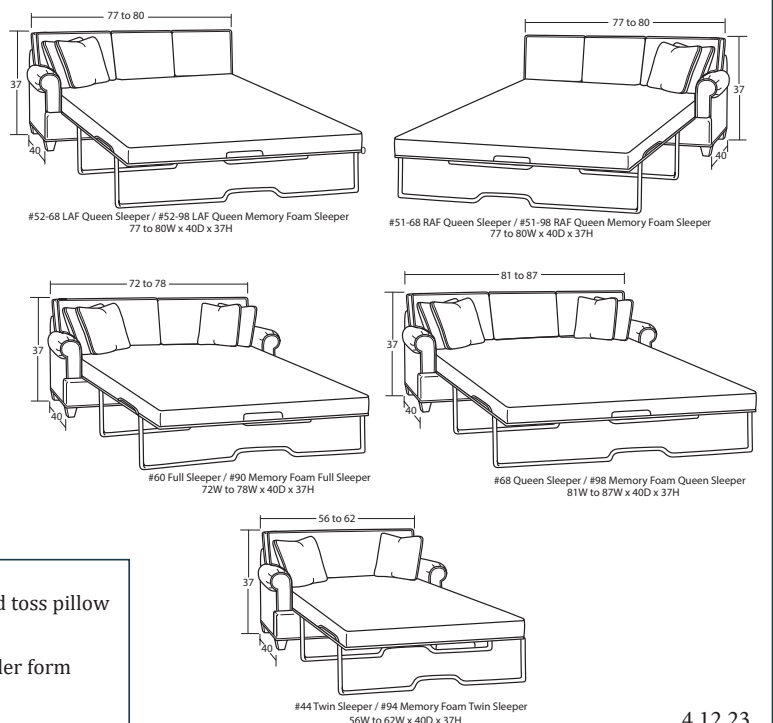

Designing a room full of furniture has never been so easy
40 pieces to choose from - endless possibilities!

CHAIRS & OTTOMANS

SECTIONAL PIECES

SOFAS & LOVESEATS

SLEEPERS

*For Blend Down seat cushion and toss pillow option (available at an upcharge) – add BD to item number. Standard seat cushion and toss pillow will ship if not specified.

* For *LowDown* toss pillow option (available at an upcharge) - add LD to order form

*Arm Height for All Pieces is 25"

Designing a room full of furniture has never been so easy! Sample Configurations