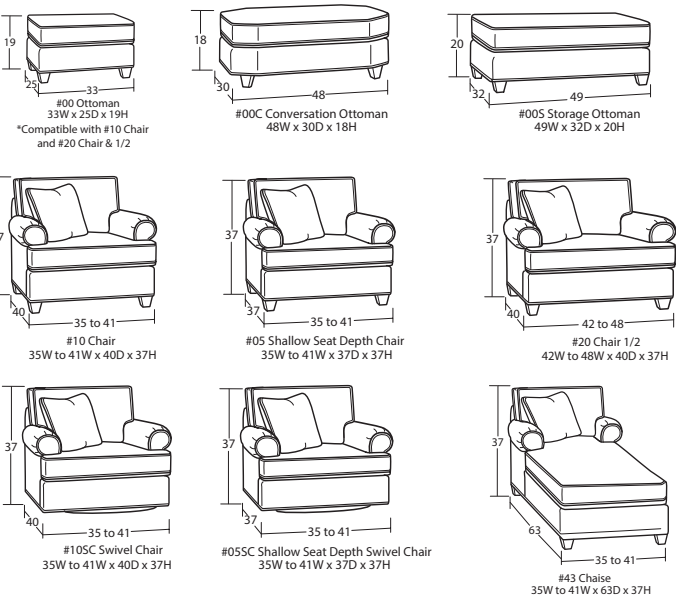

Designing a room full of furniture has never been so easy
40 pieces to choose from - endless possibilities!

CHAIRS & OTTOMANS

SECTIONAL PIECES

SOFAS & LOVESEATS

SLEEPERS

*For Blend Down seat cushion and toss pillow option (available at an upcharge) – add BD to item number. Standard seat cushion and toss pillow will ship if not specified.

* For *LowDown* toss pillow option (available at an upcharge) - add LD to order form

*Arm Height for All Pieces is 25"

Designing a room full of furniture has never been so easy! Sample Configurations