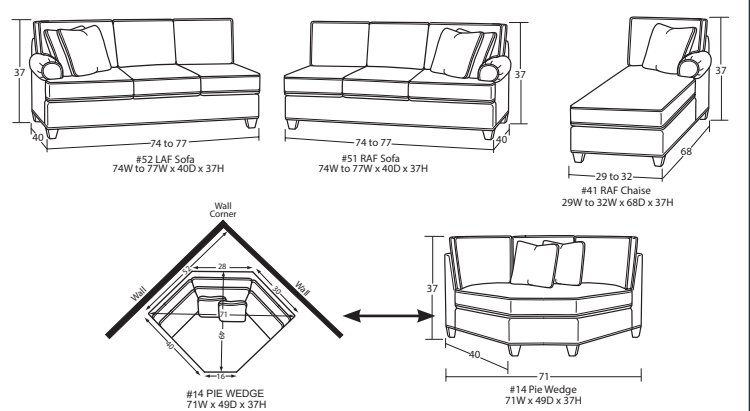

Designing a room full of furniture has never been so easy
40 pieces to choose from - endless possibilities!

CHAIRS & OTTOMANS

SECTIONAL PIECES

SOFAS & LOVESEATS

SLEEPERS

*For Blend Down seat cushion and toss pillow option (available at an upcharge) – add BD to item number. Standard seat cushion and toss pillow will ship if not specified.

* For *LowDown* toss pillow option (available at an upcharge) - add LD to order form

*Arm Height for All Pieces is 25"

Designing a room full of furniture has never been so easy! Sample Configurations