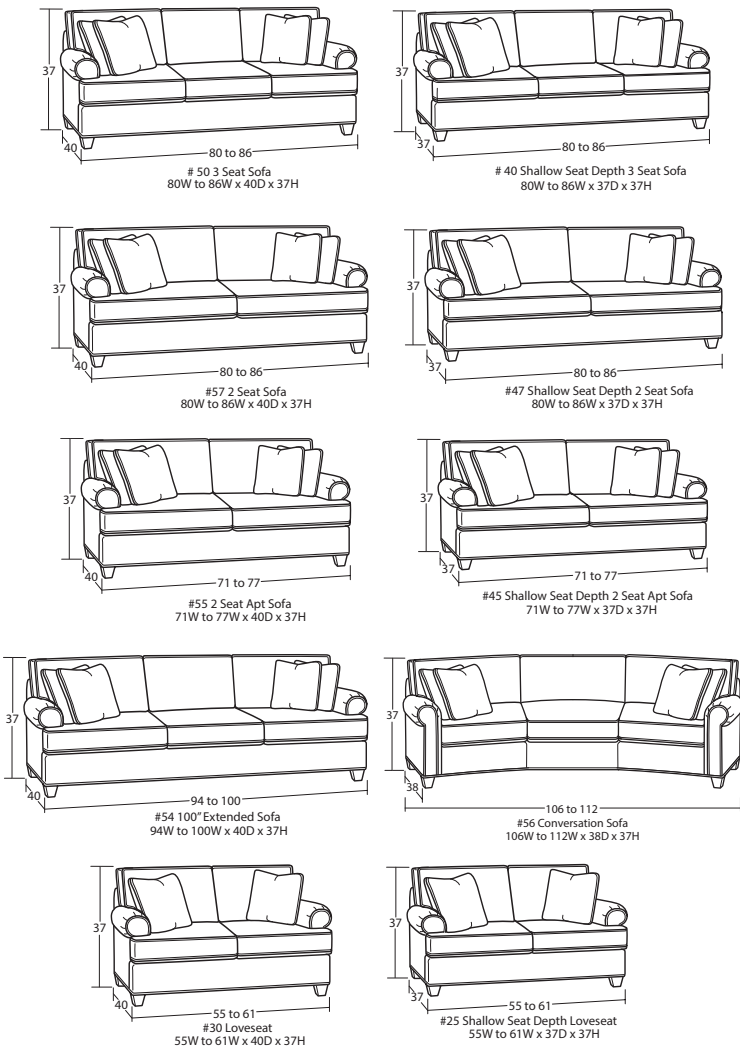

Designing a room full of furniture has never been so easy
40 pieces to choose from - endless possibilities!

CHAIRS & OTTOMANS

SECTIONAL PIECES

SOFAS & LOVESEATS

SLEEPERS

*For Blend Down seat cushion and toss pillow option (available at an upcharge) – add BD to item number. Standard seat cushion and toss pillow will ship if not specified.

* For *LowDown* toss pillow option (available at an upcharge) - add LD to order form

*Arm Height for All Pieces is 25"

Designing a room full of furniture has never been so easy! Sample Configurations