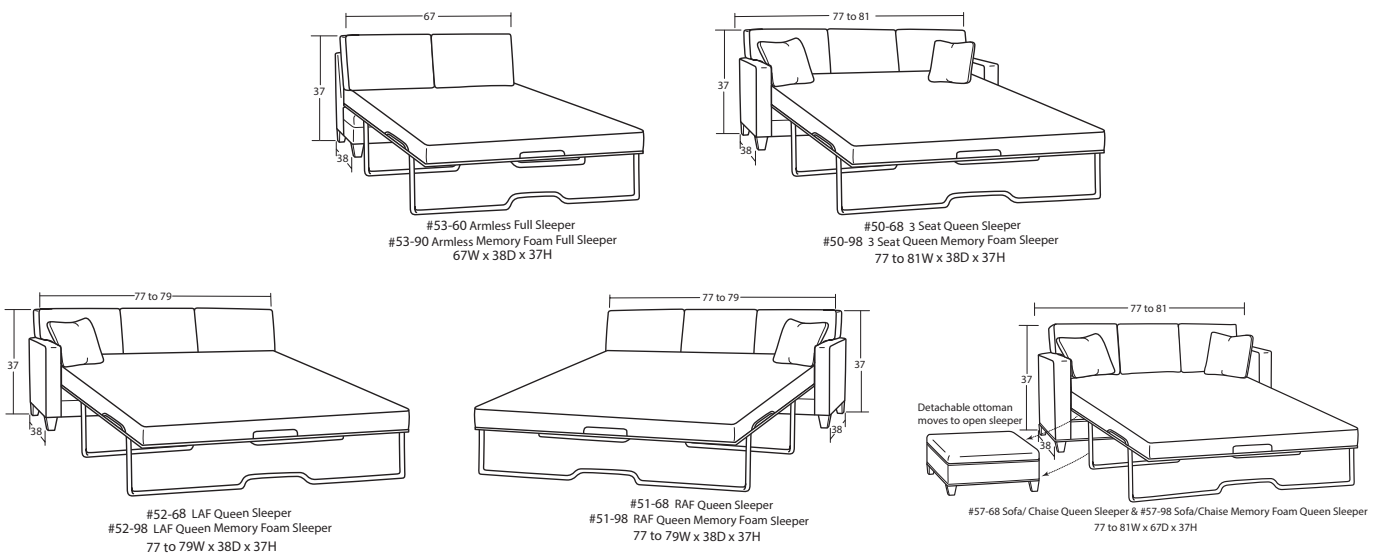

Handcrafted in AMERICA

30+ Pieces of Customizable Furniture to Fit your Every Need!

Sofas, Loveseats, Chairs, Ottomans

Sectional Pieces

Sleepers

Cocktail Ottomans

- Pillow trim or contrast welt available at an upcharge.
- You may substitute LuxDown pillows for the standard Comfortsoft pillows for a small upcharge on any style. LuxDown pillows are 90% down and feathers, and 10% fiber and have a luxurious, heavier weight.

- *Width varies depending on arm style selected.
- *See price list for specific dimensions.
- *Arm height for all pieces is 28".

Designing a room full of furniture has never been so easy!
Sample Configurations

* Our tight back pie wedge has a different shape and dimensions than the knife or box back pie wedge.