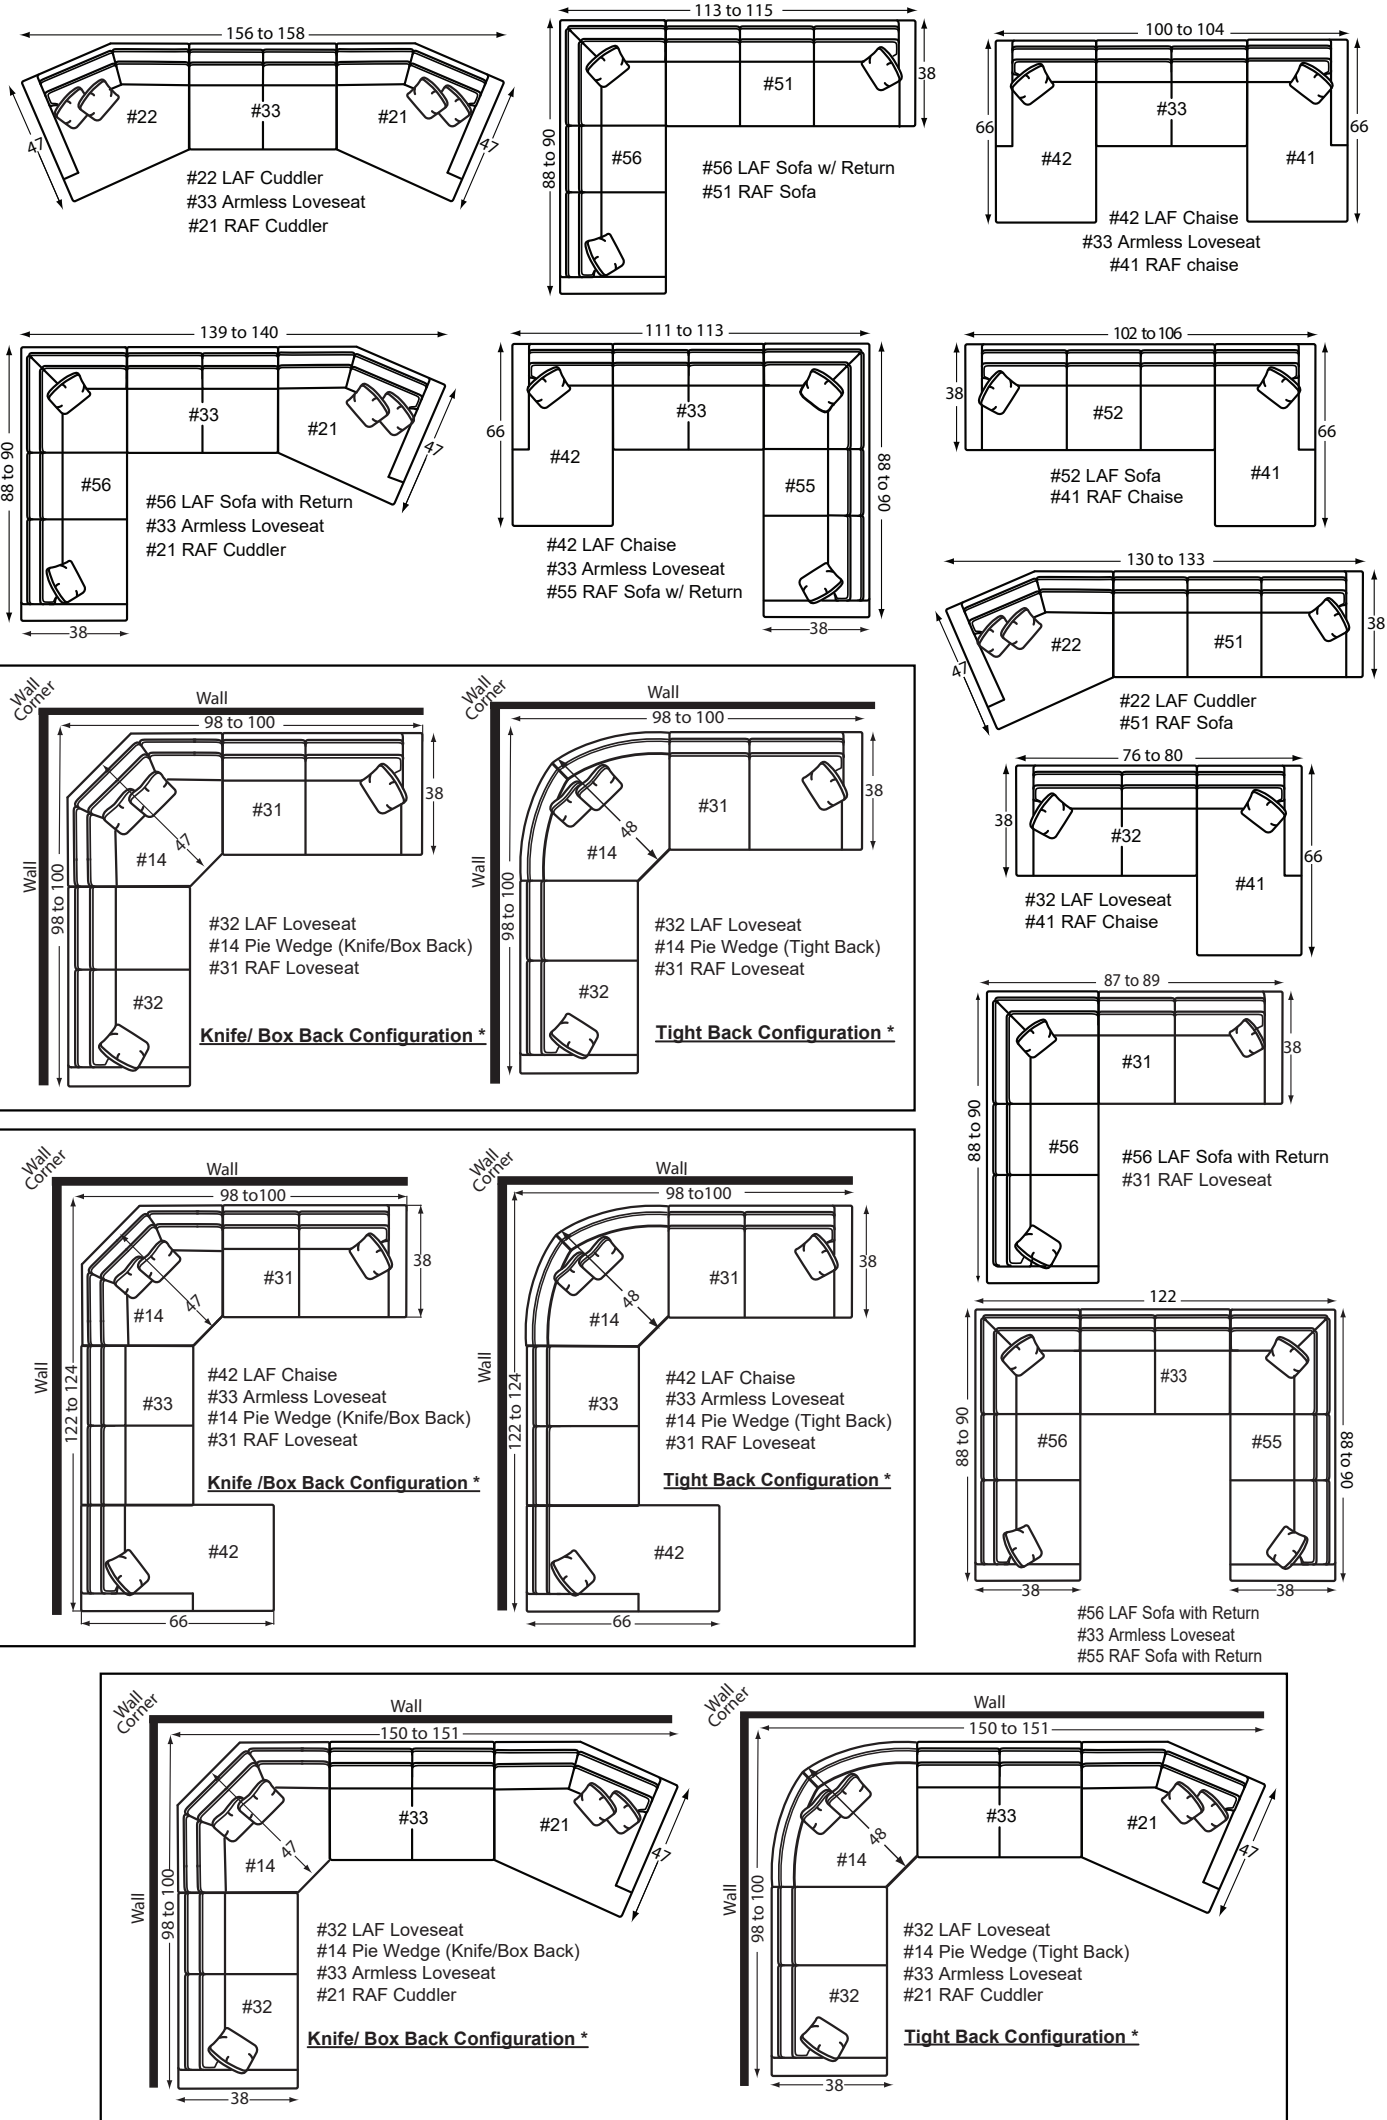

Handcrafted in AMERICA

30+ Pieces of Customizable Furniture to Fit your Every Need!

Sofas, Loveseats, Chairs, Ottomans

Sectional Pieces

Sleepers

Cocktail Ottomans

- Pillow trim or contrast welt available at an upcharge.
- You may substitute LuxDown pillows for the standard Comfortsoft pillows for a small upcharge on any style. LuxDown pillows are 90% down and feathers, and 10% fiber and have a luxurious, heavier weight.

- *Width varies depending on arm style selected.
- *See price list for specific dimensions.
- *Arm height for all pieces is 28".

Designing a room full of furniture has never been so easy!
Sample Configurations

* Our tight back pie wedge has a different shape and dimensions than the knife or box back pie wedge.