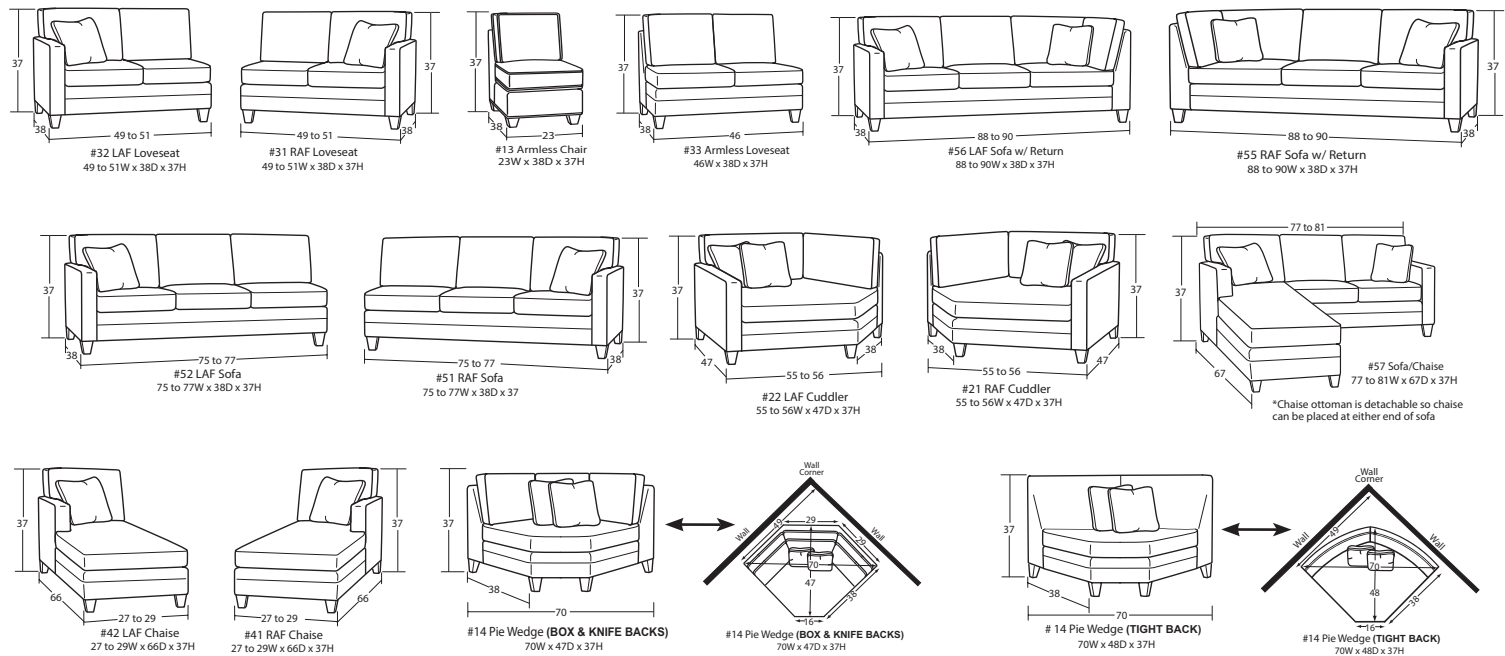

Handcrafted in AMERICA

30+ Pieces of Customizable Furniture to Fit your Every Need!

Sofas, Loveseats, Chairs, Ottomans

Sectional Pieces

Sleepers

Cocktail Ottomans

- Pillow trim or contrast welt available at an upcharge.
- You may substitute LuxDown pillows for the standard Comfortsoft pillows for a small upcharge on any style. LuxDown pillows are 90% down and feathers, and 10% fiber and have a luxurious, heavier weight.

- *Width varies depending on arm style selected.
- *See price list for specific dimensions.
- *Arm height for all pieces is 28".

Designing a room full of furniture has never been so easy!
Sample Configurations

* Our tight back pie wedge has a different shape and dimensions than the knife or box back pie wedge.