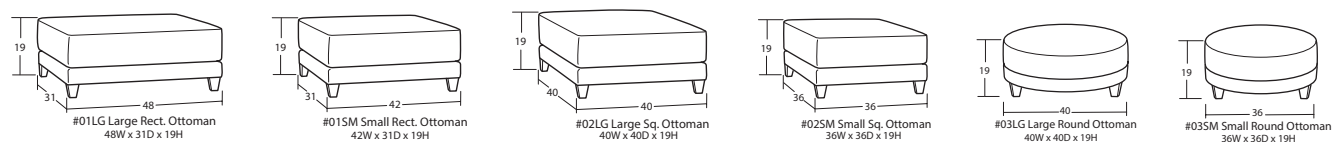

Handcrafted in AMERICA

30+ Pieces of Customizable Furniture to Fit your Every Need!

Sofas, Loveseats, Chairs, Ottomans

Sectional Pieces

Sleepers

Cocktail Ottomans

- Pillow trim or contrast welt available at an upcharge.
- You may substitute LuxDown pillows for the standard Comfortsoft pillows for a small upcharge on any style. LuxDown pillows are 90% down and feathers, and 10% fiber and have a luxurious, heavier weight.

- *Width varies depending on arm style selected.
- *See price list for specific dimensions.
- *Arm height for all pieces is 28".

Designing a room full of furniture has never been so easy!
Sample Configurations

* Our tight back pie wedge has a different shape and dimensions than the knife or box back pie wedge.