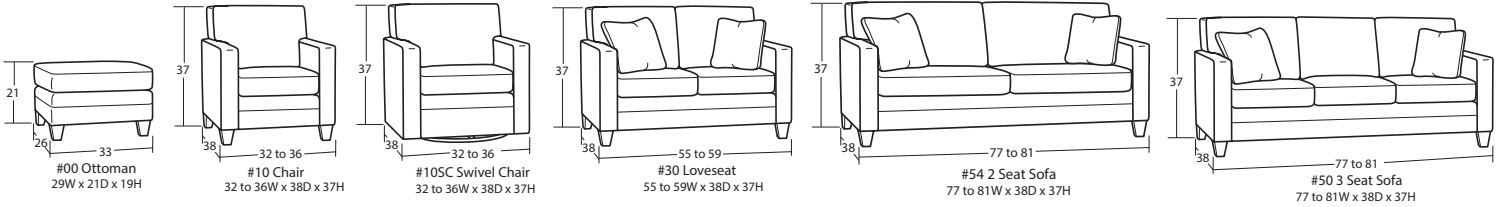

Handcrafted in AMERICA

30+ Pieces of Customizable Furniture to Fit your Every Need!

Sofas, Loveseats, Chairs, Ottomans

Sectional Pieces

Sleepers

Cocktail Ottomans

- Pillow trim or contrast welt available at an upcharge.
- You may substitute LuxDown pillows for the standard Comfortsoft pillows for a small upcharge on any style. LuxDown pillows are 90% down and feathers, and 10% fiber and have a luxurious, heavier weight.

- *Width varies depending on arm style selected.
- *See price list for specific dimensions.
- *Arm height for all pieces is 28".

Designing a room full of furniture has never been so easy!
Sample Configurations

* Our tight back pie wedge has a different shape and dimensions than the knife or box back pie wedge.