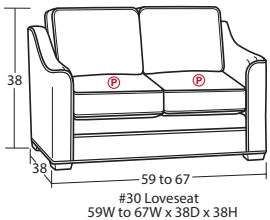

Handcrafted in
AMERICA

**100%
TOP GRAIN**
(NO VINYL
OR SPLITS)

Designing a room full of furniture has never been so easy.
40 pieces to choose from – endless possibilities!

SOFAS & LOVESEATS

CHAIRS & OTTOMANS

SLEEPERS

SECTIONAL PIECES

*Width varies depending on arm style. See price list for specific dimensions.
*Arm height for all pieces is 25".

- Ⓟ Indicates that this piece is also available with a power motion recliner on the seat next to the arm.
- Sofa & Loveseat have two recliners, one next to each arm. All others have one.
- To order this piece with the power option simply add a P to the end of the style number.
- All styles with power must have semi-attached backs. No loose backs.
- Power pieces require a 3" wall clearance.
- Note: Not all pieces are available with power option.
- If you are ordering any power motion piece, and that room has high-pile carpeting or rugs, you may choose to order the TALL LEG option (no charge), which gives an extra inch of clearance for the reclining mechanism to open. This option should be added to every F9 or L9 piece that will go into the same room, including all sectional pieces and stationary pieces, so that all legs will match. This option will add one inch to the overall height, seat height, and arm height.

#35
ENTERTAINMENT
CONSOLE
15W x 38D x 31H

- Console contains
- *2 Power Outlets
- *2 USB ports
- *2 Bluetooth speakers
- *2 cup holders
- *Detachable lamp
- *Storage compartment

Designing a room full of furniture has never been so easy! Sample Configurations