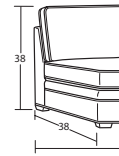

SLEEPERS

SECTIONAL PIECES

*Width varies depending on arm style. See price list for specific dimensions.
*Arm height for all pieces is 25".

- Ⓟ Indicates that this piece is also available with a power motion recliner on the seat next to the arm.
- Sofa & Loveseat have two recliners, one next to each arm. All others have one.
- To order this piece with the power option simply add a P to the end of the style number.
- All styles with power must have semi-attached backs. No loose backs.
- Power pieces require a 3" wall clearance.
- Note: Not all pieces are available with power option.
- If you are ordering any power motion piece, and that room has high-pile carpeting or rugs, you may choose to order the TALL LEG option (no charge), which gives an extra inch of clearance for the reclining mechanism to open. This option should be added to every F9 or L9 piece that will go into the same room, including all sectional pieces and stationary pieces, so that all legs will match. This option will add one inch to the overall height, seat height, and arm height.

#35
ENTERTAINMENT
CONSOLE
15W x 38D x 31H

- Console contains
- *2 Power Outlets
- *2 USB ports
- *2 Bluetooth speakers
- *2 cup holders
- *Detachable lamp
- *Storage compartment

Designing a room full of furniture has never been so easy! Sample Configurations