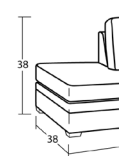

SLEEPERS

SECTIONAL PIECES

*Width varies depending on arm style. See price list for specific dimensions.
*Arm height for all pieces is 25".

- Ⓟ Indicates that this piece is also available with a power motion recliner on the seat next to the arm.
- Sofa & Loveseat have two recliners, one next to each arm. All others have one.
- To order this piece with the power option simply add a P to the end of the style number.
- All styles with power must have semi-attached backs. No loose backs.
- Power pieces require a 3" wall clearance.
- Note: Not all pieces are available with power option.
- If you are ordering any power motion piece, and that room has high-pile carpeting or rugs, you may choose to order the TALL LEG option (no charge), which gives an extra inch of clearance for the reclining mechanism to open. This option should be added to every F9 or L9 piece that will go into the same room, including all sectional pieces and stationary pieces, so that all legs will match. This option will add one inch to the overall height, seat height, and arm height.

#35
ENTERTAINMENT
CONSOLE
15W x 38D x 31H

- Console contains
- *2 Power Outlets
- *2 USB ports
- *2 Bluetooth speakers
- *2 cup holders
- *Detachable lamp
- *Storage compartment

Designing a room full of furniture has never been so easy! Sample Configurations