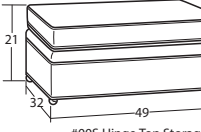

SLEEPERS

SECTIONAL PIECES

*Width varies depending on arm style. See price list for specific dimensions.
*Arm height for all pieces is 25".

- Ⓟ Indicates that this piece is also available with a power motion recliner on the seat next to the arm.
- Sofa & Loveseat have two recliners, one next to each arm. All others have one.
- To order this piece with the power option simply add a P to the end of the style number.
- All styles with power must have semi-attached backs. No loose backs.
- Power pieces require a 3" wall clearance.
- Note: Not all pieces are available with power option.
- If you are ordering any power motion piece, and that room has high-pile carpeting or rugs, you may choose to order the TALL LEG option (no charge), which gives an extra inch of clearance for the reclining mechanism to open. This option should be added to every F9 or L9 piece that will go into the same room, including all sectional pieces and stationary pieces, so that all legs will match. This option will add one inch to the overall height, seat height, and arm height.

#35
ENTERTAINMENT
CONSOLE
15W x 38D x 31H

- Console contains
- *2 Power Outlets
- *2 USB ports
- *2 Bluetooth speakers
- *2 cup holders
- *Detachable lamp
- *Storage compartment

Designing a room full of furniture has never been so easy! Sample Configurations