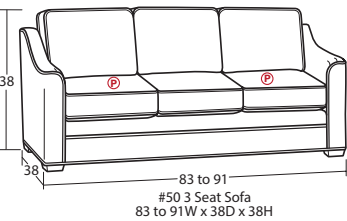

Handcrafted in
AMERICA

**100%
TOP GRAIN**
(NO VINYL
OR SPLITS)

Designing a room full of furniture has never been so easy.
40 pieces to choose from – endless possibilities!

SOFAS & LOVESEATS

CHAIRS & OTTOMANS

SLEEPERS

SECTIONAL PIECES

*Width varies depending on arm style. See price list for specific dimensions.
*Arm height for all pieces is 25".

- Ⓟ Indicates that this piece is also available with a power motion recliner on the seat next to the arm.
- Sofa & Loveseat have two recliners, one next to each arm. All others have one.
- To order this piece with the power option simply add a P to the end of the style number.
- All styles with power must have semi-attached backs. No loose backs.
- Power pieces require a 3" wall clearance.
- Note: Not all pieces are available with power option.
- If you are ordering any power motion piece, and that room has high-pile carpeting or rugs, you may choose to order the TALL LEG option (no charge), which gives an extra inch of clearance for the reclining mechanism to open. This option should be added to every F9 or L9 piece that will go into the same room, including all sectional pieces and stationary pieces, so that all legs will match. This option will add one inch to the overall height, seat height, and arm height.

#35
ENTERTAINMENT
CONSOLE
15W x 38D x 31H

- Console contains
- *2 Power Outlets
- *2 USB ports
- *2 Bluetooth speakers
- *2 cup holders
- *Detachable lamp
- *Storage compartment

Designing a room full of furniture has never been so easy! Sample Configurations