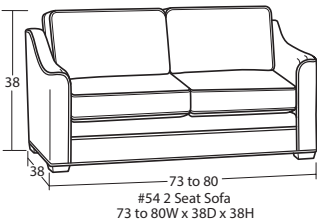

Handcrafted in
AMERICA

**100%
TOP GRAIN**
(NO VINYL
OR SPLITS)

Designing a room full of furniture has never been so easy.
40 pieces to choose from – endless possibilities!

SOFAS & LOVESEATS

CHAIRS & OTTOMANS

SLEEPERS

SECTIONAL PIECES

*Width varies depending on arm style. See price list for specific dimensions.
*Arm height for all pieces is 25".

- Ⓟ Indicates that this piece is also available with a power motion recliner on the seat next to the arm.
- Sofa & Loveseat have two recliners, one next to each arm. All others have one.
- To order this piece with the power option simply add a P to the end of the style number.
- All styles with power must have semi-attached backs. No loose backs.
- Power pieces require a 3" wall clearance.
- Note: Not all pieces are available with power option.
- If you are ordering any power motion piece, and that room has high-pile carpeting or rugs, you may choose to order the TALL LEG option (no charge), which gives an extra inch of clearance for the reclining mechanism to open. This option should be added to every F9 or L9 piece that will go into the same room, including all sectional pieces and stationary pieces, so that all legs will match. This option will add one inch to the overall height, seat height, and arm height.

#35
ENTERTAINMENT
CONSOLE
15W x 38D x 31H

- Console contains
- *2 Power Outlets
- *2 USB ports
- *2 Bluetooth speakers
- *2 cup holders
- *Detachable lamp
- *Storage compartment

Designing a room full of furniture has never been so easy! Sample Configurations