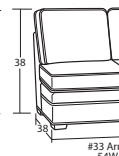

SLEEPERS

SECTIONAL PIECES

*Width varies depending on arm style. See price list for specific dimensions.
*Arm height for all pieces is 25".

- Ⓟ Indicates that this piece is also available with a power motion recliner on the seat next to the arm.
- Sofa & Loveseat have two recliners, one next to each arm. All others have one.
- To order this piece with the power option simply add a P to the end of the style number.
- All styles with power must have semi-attached backs. No loose backs.
- Power pieces require a 3" wall clearance.
- Note: Not all pieces are available with power option.
- If you are ordering any power motion piece, and that room has high-pile carpeting or rugs, you may choose to order the TALL LEG option (no charge), which gives an extra inch of clearance for the reclining mechanism to open. This option should be added to every F9 or L9 piece that will go into the same room, including all sectional pieces and stationary pieces, so that all legs will match. This option will add one inch to the overall height, seat height, and arm height.

#35
ENTERTAINMENT
CONSOLE
15W x 38D x 31H

- Console contains
- *2 Power Outlets
- *2 USB ports
- *2 Bluetooth speakers
- *2 cup holders
- *Detachable lamp
- *Storage compartment

Designing a room full of furniture has never been so easy! Sample Configurations