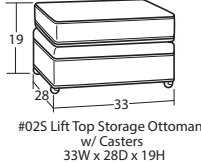

SLEEPERS

SECTIONAL PIECES

*Width varies depending on arm style. See price list for specific dimensions.
*Arm height for all pieces is 25".

- Ⓟ Indicates that this piece is also available with a power motion recliner on the seat next to the arm.
- Sofa & Loveseat have two recliners, one next to each arm. All others have one.
- To order this piece with the power option simply add a P to the end of the style number.
- All styles with power must have semi-attached backs. No loose backs.
- Power pieces require a 3" wall clearance.
- Note: Not all pieces are available with power option.
- If you are ordering any power motion piece, and that room has high-pile carpeting or rugs, you may choose to order the TALL LEG option (no charge), which gives an extra inch of clearance for the reclining mechanism to open. This option should be added to every F9 or L9 piece that will go into the same room, including all sectional pieces and stationary pieces, so that all legs will match. This option will add one inch to the overall height, seat height, and arm height.

#35
ENTERTAINMENT
CONSOLE
15W x 38D x 31H

- Console contains
- *2 Power Outlets
- *2 USB ports
- *2 Bluetooth speakers
- *2 cup holders
- *Detachable lamp
- *Storage compartment

Designing a room full of furniture has never been so easy! Sample Configurations