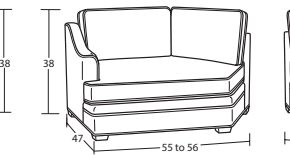

Handcrafted in
AMERICA

**100%
TOP GRAIN**
(NO VINYL
OR SPLITS)

Designing a room full of furniture has never been so easy.
40 pieces to choose from – endless possibilities!

SOFAS & LOVESEATS

CHAIRS & OTTOMANS

SLEEPERS

SECTIONAL PIECES

*Width varies depending on arm style. See price list for specific dimensions.
*Arm height for all pieces is 25".

- Ⓟ Indicates that this piece is also available with a power motion recliner on the seat next to the arm.
- Sofa & Loveseat have two recliners, one next to each arm. All others have one.
- To order this piece with the power option simply add a P to the end of the style number.
- All styles with power must have semi-attached backs. No loose backs.
- Power pieces require a 3" wall clearance.
- Note: Not all pieces are available with power option.
- If you are ordering any power motion piece, and that room has high-pile carpeting or rugs, you may choose to order the TALL LEG option (no charge), which gives an extra inch of clearance for the reclining mechanism to open. This option should be added to every F9 or L9 piece that will go into the same room, including all sectional pieces and stationary pieces, so that all legs will match. This option will add one inch to the overall height, seat height, and arm height.

#35
ENTERTAINMENT
CONSOLE
15W x 38D x 31H

- Console contains
- *2 Power Outlets
- *2 USB ports
- *2 Bluetooth speakers
- *2 cup holders
- *Detachable lamp
- *Storage compartment

Designing a room full of furniture has never been so easy! Sample Configurations