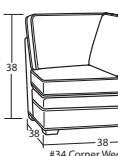

SLEEPERS

SECTIONAL PIECES

*Width varies depending on arm style. See price list for specific dimensions.
*Arm height for all pieces is 25".

- Ⓟ Indicates that this piece is also available with a power motion recliner on the seat next to the arm.
- Sofa & Loveseat have two recliners, one next to each arm. All others have one.
- To order this piece with the power option simply add a P to the end of the style number.
- All styles with power must have semi-attached backs. No loose backs.
- Power pieces require a 3" wall clearance.
- Note: Not all pieces are available with power option.
- If you are ordering any power motion piece, and that room has high-pile carpeting or rugs, you may choose to order the TALL LEG option (no charge), which gives an extra inch of clearance for the reclining mechanism to open. This option should be added to every F9 or L9 piece that will go into the same room, including all sectional pieces and stationary pieces, so that all legs will match. This option will add one inch to the overall height, seat height, and arm height.

#35
ENTERTAINMENT
CONSOLE
15W x 38D x 31H

- Console contains
- *2 Power Outlets
- *2 USB ports
- *2 Bluetooth speakers
- *2 cup holders
- *Detachable lamp
- *Storage compartment

Designing a room full of furniture has never been so easy! Sample Configurations