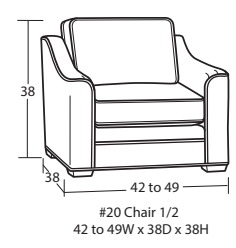

Handcrafted in
AMERICA

**100%
TOP GRAIN**
(NO VINYL
OR SPLITS)

Designing a room full of furniture has never been so easy.
40 pieces to choose from – endless possibilities!

SOFAS & LOVESEATS

CHAIRS & OTTOMANS

SLEEPERS

SECTIONAL PIECES

*Width varies depending on arm style. See price list for specific dimensions.
*Arm height for all pieces is 25".

- Ⓟ Indicates that this piece is also available with a power motion recliner on the seat next to the arm.
- Sofa & Loveseat have two recliners, one next to each arm. All others have one.
- To order this piece with the power option simply add a P to the end of the style number.
- All styles with power must have semi-attached backs. No loose backs.
- Power pieces require a 3" wall clearance.
- Note: Not all pieces are available with power option.
- If you are ordering any power motion piece, and that room has high-pile carpeting or rugs, you may choose to order the TALL LEG option (no charge), which gives an extra inch of clearance for the reclining mechanism to open. This option should be added to every F9 or L9 piece that will go into the same room, including all sectional pieces and stationary pieces, so that all legs will match. This option will add one inch to the overall height, seat height, and arm height.

#35
ENTERTAINMENT
CONSOLE
15W x 38D x 31H

- Console contains
- *2 Power Outlets
- *2 USB ports
- *2 Bluetooth speakers
- *2 cup holders
- *Detachable lamp
- *Storage compartment

Designing a room full of furniture has never been so easy! Sample Configurations