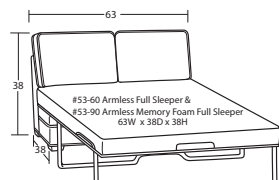

SLEEPERS

SECTIONAL PIECES

*Width varies depending on arm style. See price list for specific dimensions.
*Arm height for all pieces is 25".

- Ⓟ Indicates that this piece is also available with a power motion recliner on the seat next to the arm.
- Sofa & Loveseat have two recliners, one next to each arm. All others have one.
- To order this piece with the power option simply add a P to the end of the style number.
- All styles with power must have semi-attached backs. No loose backs.
- Power pieces require a 3" wall clearance.
- Note: Not all pieces are available with power option.
- If you are ordering any power motion piece, and that room has high-pile carpeting or rugs, you may choose to order the TALL LEG option (no charge), which gives an extra inch of clearance for the reclining mechanism to open. This option should be added to every F9 or L9 piece that will go into the same room, including all sectional pieces and stationary pieces, so that all legs will match. This option will add one inch to the overall height, seat height, and arm height.

#35
ENTERTAINMENT
CONSOLE
15W x 38D x 31H

- Console contains
- *2 Power Outlets
- *2 USB ports
- *2 Bluetooth speakers
- *2 cup holders
- *Detachable lamp
- *Storage compartment

Designing a room full of furniture has never been so easy! Sample Configurations