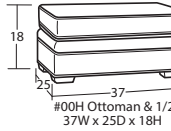

SLEEPERS

SECTIONAL PIECES

*Width varies depending on arm style. See price list for specific dimensions.
*Arm height for all pieces is 25".

- Ⓟ Indicates that this piece is also available with a power motion recliner on the seat next to the arm.
- Sofa & Loveseat have two recliners, one next to each arm. All others have one.
- To order this piece with the power option simply add a P to the end of the style number.
- All styles with power must have semi-attached backs. No loose backs.
- Power pieces require a 3" wall clearance.
- Note: Not all pieces are available with power option.
- If you are ordering any power motion piece, and that room has high-pile carpeting or rugs, you may choose to order the TALL LEG option (no charge), which gives an extra inch of clearance for the reclining mechanism to open. This option should be added to every F9 or L9 piece that will go into the same room, including all sectional pieces and stationary pieces, so that all legs will match. This option will add one inch to the overall height, seat height, and arm height.

#35
ENTERTAINMENT
CONSOLE
15W x 38D x 31H

- Console contains
- *2 Power Outlets
- *2 USB ports
- *2 Bluetooth speakers
- *2 cup holders
- *Detachable lamp
- *Storage compartment

Designing a room full of furniture has never been so easy! Sample Configurations