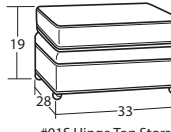

SLEEPERS

SECTIONAL PIECES

*Width varies depending on arm style. See price list for specific dimensions.
*Arm height for all pieces is 25".

- Ⓟ Indicates that this piece is also available with a power motion recliner on the seat next to the arm.
- Sofa & Loveseat have two recliners, one next to each arm. All others have one.
- To order this piece with the power option simply add a P to the end of the style number.
- All styles with power must have semi-attached backs. No loose backs.
- Power pieces require a 3" wall clearance.
- Note: Not all pieces are available with power option.
- If you are ordering any power motion piece, and that room has high-pile carpeting or rugs, you may choose to order the TALL LEG option (no charge), which gives an extra inch of clearance for the reclining mechanism to open. This option should be added to every F9 or L9 piece that will go into the same room, including all sectional pieces and stationary pieces, so that all legs will match. This option will add one inch to the overall height, seat height, and arm height.

#35
ENTERTAINMENT
CONSOLE
15W x 38D x 31H

- Console contains
- *2 Power Outlets
- *2 USB ports
- *2 Bluetooth speakers
- *2 cup holders
- *Detachable lamp
- *Storage compartment

Designing a room full of furniture has never been so easy! Sample Configurations