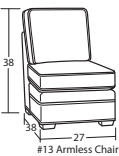

SLEEPERS

SECTIONAL PIECES

*Width varies depending on arm style. See price list for specific dimensions.
*Arm height for all pieces is 25".

- Ⓟ Indicates that this piece is also available with a power motion recliner on the seat next to the arm.
- Sofa & Loveseat have two recliners, one next to each arm. All others have one.
- To order this piece with the power option simply add a P to the end of the style number.
- All styles with power must have semi-attached backs. No loose backs.
- Power pieces require a 3" wall clearance.
- Note: Not all pieces are available with power option.
- If you are ordering any power motion piece, and that room has high-pile carpeting or rugs, you may choose to order the TALL LEG option (no charge), which gives an extra inch of clearance for the reclining mechanism to open. This option should be added to every F9 or L9 piece that will go into the same room, including all sectional pieces and stationary pieces, so that all legs will match. This option will add one inch to the overall height, seat height, and arm height.

#35
ENTERTAINMENT
CONSOLE
15W x 38D x 31H

- Console contains
- *2 Power Outlets
- *2 USB ports
- *2 Bluetooth speakers
- *2 cup holders
- *Detachable lamp
- *Storage compartment

Designing a room full of furniture has never been so easy! Sample Configurations