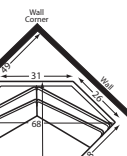

SLEEPERS

SECTIONAL PIECES

*Width varies depending on arm style. See price list for specific dimensions.
*Arm height for all pieces is 25".

- Ⓟ Indicates that this piece is also available with a power motion recliner on the seat next to the arm.
- Sofa & Loveseat have two recliners, one next to each arm. All others have one.
- To order this piece with the power option simply add a P to the end of the style number.
- All styles with power must have semi-attached backs. No loose backs.
- Power pieces require a 3" wall clearance.
- Note: Not all pieces are available with power option.
- If you are ordering any power motion piece, and that room has high-pile carpeting or rugs, you may choose to order the TALL LEG option (no charge), which gives an extra inch of clearance for the reclining mechanism to open. This option should be added to every F9 or L9 piece that will go into the same room, including all sectional pieces and stationary pieces, so that all legs will match. This option will add one inch to the overall height, seat height, and arm height.

#35
ENTERTAINMENT
CONSOLE
15W x 38D x 31H

- Console contains
- *2 Power Outlets
- *2 USB ports
- *2 Bluetooth speakers
- *2 cup holders
- *Detachable lamp
- *Storage compartment

Designing a room full of furniture has never been so easy! Sample Configurations