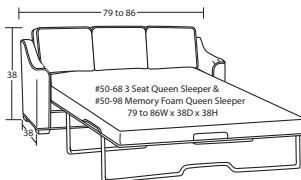

Handcrafted in
AMERICA

**100%
TOP GRAIN**
(NO VINYL
OR SPLITS)

Designing a room full of furniture has never been so easy.
40 pieces to choose from – endless possibilities!

SOFAS & LOVESEATS

CHAIRS & OTTOMANS

SLEEPERS

SECTIONAL PIECES

*Width varies depending on arm style. See price list for specific dimensions.
*Arm height for all pieces is 25".

- Ⓟ Indicates that this piece is also available with a power motion recliner on the seat next to the arm.
- Sofa & Loveseat have two recliners, one next to each arm. All others have one.
- To order this piece with the power option simply add a P to the end of the style number.
- All styles with power must have semi-attached backs. No loose backs.
- Power pieces require a 3" wall clearance.
- Note: Not all pieces are available with power option.
- If you are ordering any power motion piece, and that room has high-pile carpeting or rugs, you may choose to order the TALL LEG option (no charge), which gives an extra inch of clearance for the reclining mechanism to open. This option should be added to every F9 or L9 piece that will go into the same room, including all sectional pieces and stationary pieces, so that all legs will match. This option will add one inch to the overall height, seat height, and arm height.

#35
ENTERTAINMENT
CONSOLE
15W x 38D x 31H

- Console contains
- *2 Power Outlets
- *2 USB ports
- *2 Bluetooth speakers
- *2 cup holders
- *Detachable lamp
- *Storage compartment

Designing a room full of furniture has never been so easy! Sample Configurations