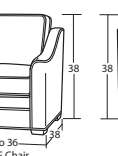

SLEEPERS

SECTIONAL PIECES

*Width varies depending on arm style. See price list for specific dimensions.
*Arm height for all pieces is 25".

- Ⓟ Indicates that this piece is also available with a power motion recliner on the seat next to the arm.
- Sofa & Loveseat have two recliners, one next to each arm. All others have one.
- To order this piece with the power option simply add a P to the end of the style number.
- All styles with power must have semi-attached backs. No loose backs.
- Power pieces require a 3" wall clearance.
- Note: Not all pieces are available with power option.
- If you are ordering any power motion piece, and that room has high-pile carpeting or rugs, you may choose to order the TALL LEG option (no charge), which gives an extra inch of clearance for the reclining mechanism to open. This option should be added to every F9 or L9 piece that will go into the same room, including all sectional pieces and stationary pieces, so that all legs will match. This option will add one inch to the overall height, seat height, and arm height.

#35
ENTERTAINMENT
CONSOLE
15W x 38D x 31H

- Console contains
- *2 Power Outlets
- *2 USB ports
- *2 Bluetooth speakers
- *2 cup holders
- *Detachable lamp
- *Storage compartment

Designing a room full of furniture has never been so easy! Sample Configurations