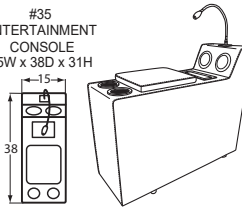

SLEEPERS

SECTIONAL PIECES

*Width varies depending on arm style. See price list for specific dimensions.
*Arm height for all pieces is 25".

- Ⓟ Indicates that this piece is also available with a power motion recliner on the seat next to the arm.
- Sofa & Loveseat have two recliners, one next to each arm. All others have one.
- To order this piece with the power option simply add a P to the end of the style number.
- All styles with power must have semi-attached backs. No loose backs.
- Power pieces require a 3" wall clearance.
- Note: Not all pieces are available with power option.
- If you are ordering any power motion piece, and that room has high-pile carpeting or rugs, you may choose to order the TALL LEG option (no charge), which gives an extra inch of clearance for the reclining mechanism to open. This option should be added to every F9 or L9 piece that will go into the same room, including all sectional pieces and stationary pieces, so that all legs will match. This option will add one inch to the overall height, seat height, and arm height.

#35
ENTERTAINMENT
CONSOLE
15W x 38D x 31H

- Console contains
- *2 Power Outlets
- *2 USB ports
- *2 Bluetooth speakers
- *2 cup holders
- *Detachable lamp
- *Storage compartment

Designing a room full of furniture has never been so easy! Sample Configurations