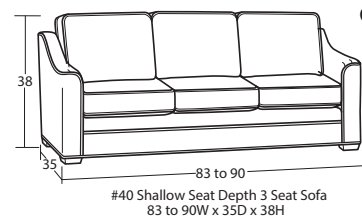

Handcrafted in
AMERICA

**100%
TOP GRAIN**
(NO VINYL
OR SPLITS)

Designing a room full of furniture has never been so easy.
40 pieces to choose from – endless possibilities!

SOFAS & LOVESEATS

CHAIRS & OTTOMANS

SLEEPERS

SECTIONAL PIECES

*Width varies depending on arm style. See price list for specific dimensions.
*Arm height for all pieces is 25".

- Ⓟ Indicates that this piece is also available with a power motion recliner on the seat next to the arm.
- Sofa & Loveseat have two recliners, one next to each arm. All others have one.
- To order this piece with the power option simply add a P to the end of the style number.
- All styles with power must have semi-attached backs. No loose backs.
- Power pieces require a 3" wall clearance.
- Note: Not all pieces are available with power option.
- If you are ordering any power motion piece, and that room has high-pile carpeting or rugs, you may choose to order the TALL LEG option (no charge), which gives an extra inch of clearance for the reclining mechanism to open. This option should be added to every F9 or L9 piece that will go into the same room, including all sectional pieces and stationary pieces, so that all legs will match. This option will add one inch to the overall height, seat height, and arm height.

#35
ENTERTAINMENT
CONSOLE
15W x 38D x 31H

- Console contains
- *2 Power Outlets
- *2 USB ports
- *2 Bluetooth speakers
- *2 cup holders
- *Detachable lamp
- *Storage compartment

Designing a room full of furniture has never been so easy! Sample Configurations