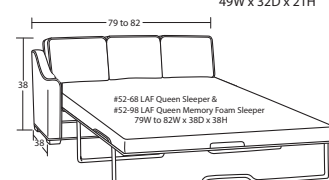

SLEEPERS

SECTIONAL PIECES

*Width varies depending on arm style. See price list for specific dimensions.
*Arm height for all pieces is 25".

- Ⓟ Indicates that this piece is also available with a power motion recliner on the seat next to the arm.
- Sofa & Loveseat have two recliners, one next to each arm. All others have one.
- To order this piece with the power option simply add a P to the end of the style number.
- All styles with power must have semi-attached backs. No loose backs.
- Power pieces require a 3" wall clearance.
- Note: Not all pieces are available with power option.
- If you are ordering any power motion piece, and that room has high-pile carpeting or rugs, you may choose to order the TALL LEG option (no charge), which gives an extra inch of clearance for the reclining mechanism to open. This option should be added to every F9 or L9 piece that will go into the same room, including all sectional pieces and stationary pieces, so that all legs will match. This option will add one inch to the overall height, seat height, and arm height.

#35
ENTERTAINMENT
CONSOLE
15W x 38D x 31H

- Console contains
- *2 Power Outlets
- *2 USB ports
- *2 Bluetooth speakers
- *2 cup holders
- *Detachable lamp
- *Storage compartment

Designing a room full of furniture has never been so easy! Sample Configurations