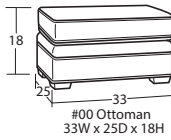

SLEEPERS

SECTIONAL PIECES

*Width varies depending on arm style. See price list for specific dimensions.
*Arm height for all pieces is 25".

- Ⓟ Indicates that this piece is also available with a power motion recliner on the seat next to the arm.
- Sofa & Loveseat have two recliners, one next to each arm. All others have one.
- To order this piece with the power option simply add a P to the end of the style number.
- All styles with power must have semi-attached backs. No loose backs.
- Power pieces require a 3" wall clearance.
- Note: Not all pieces are available with power option.
- If you are ordering any power motion piece, and that room has high-pile carpeting or rugs, you may choose to order the TALL LEG option (no charge), which gives an extra inch of clearance for the reclining mechanism to open. This option should be added to every F9 or L9 piece that will go into the same room, including all sectional pieces and stationary pieces, so that all legs will match. This option will add one inch to the overall height, seat height, and arm height.

#35
ENTERTAINMENT
CONSOLE
15W x 38D x 31H

- Console contains
- *2 Power Outlets
- *2 USB ports
- *2 Bluetooth speakers
- *2 cup holders
- *Detachable lamp
- *Storage compartment

Designing a room full of furniture has never been so easy! Sample Configurations