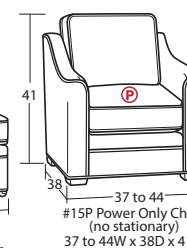

SLEEPERS

SECTIONAL PIECES

*Width varies depending on arm style. See price list for specific dimensions.
*Arm height for all pieces is 25".

- Ⓟ Indicates that this piece is also available with a power motion recliner on the seat next to the arm.
- Sofa & Loveseat have two recliners, one next to each arm. All others have one.
- To order this piece with the power option simply add a P to the end of the style number.
- All styles with power must have semi-attached backs. No loose backs.
- Power pieces require a 3" wall clearance.
- Note: Not all pieces are available with power option.
- If you are ordering any power motion piece, and that room has high-pile carpeting or rugs, you may choose to order the TALL LEG option (no charge), which gives an extra inch of clearance for the reclining mechanism to open. This option should be added to every F9 or L9 piece that will go into the same room, including all sectional pieces and stationary pieces, so that all legs will match. This option will add one inch to the overall height, seat height, and arm height.

#35
ENTERTAINMENT
CONSOLE
15W x 38D x 31H

- Console contains
- *2 Power Outlets
- *2 USB ports
- *2 Bluetooth speakers
- *2 cup holders
- *Detachable lamp
- *Storage compartment

Designing a room full of furniture has never been so easy! Sample Configurations