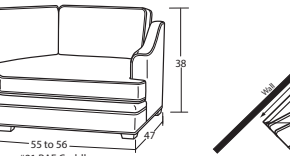

Handcrafted in
AMERICA

**100%
TOP GRAIN**
(NO VINYL
OR SPLITS)

Designing a room full of furniture has never been so easy.
40 pieces to choose from – endless possibilities!

SOFAS & LOVESEATS

CHAIRS & OTTOMANS

SLEEPERS

SECTIONAL PIECES

*Width varies depending on arm style. See price list for specific dimensions.
*Arm height for all pieces is 25".

- Ⓟ Indicates that this piece is also available with a power motion recliner on the seat next to the arm.
- Sofa & Loveseat have two recliners, one next to each arm. All others have one.
- To order this piece with the power option simply add a P to the end of the style number.
- All styles with power must have semi-attached backs. No loose backs.
- Power pieces require a 3" wall clearance.
- Note: Not all pieces are available with power option.
- If you are ordering any power motion piece, and that room has high-pile carpeting or rugs, you may choose to order the TALL LEG option (no charge), which gives an extra inch of clearance for the reclining mechanism to open. This option should be added to every F9 or L9 piece that will go into the same room, including all sectional pieces and stationary pieces, so that all legs will match. This option will add one inch to the overall height, seat height, and arm height.

#35
ENTERTAINMENT
CONSOLE
15W x 38D x 31H

- Console contains
- *2 Power Outlets
- *2 USB ports
- *2 Bluetooth speakers
- *2 cup holders
- *Detachable lamp
- *Storage compartment

Designing a room full of furniture has never been so easy! Sample Configurations