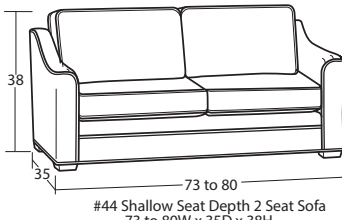

Handcrafted in
AMERICA

**100%
TOP GRAIN**
(NO VINYL
OR SPLITS)

Designing a room full of furniture has never been so easy.
40 pieces to choose from – endless possibilities!

SOFAS & LOVESEATS

CHAIRS & OTTOMANS

SLEEPERS

SECTIONAL PIECES

*Width varies depending on arm style. See price list for specific dimensions.
*Arm height for all pieces is 25".

- Ⓟ Indicates that this piece is also available with a power motion recliner on the seat next to the arm.
- Sofa & Loveseat have two recliners, one next to each arm. All others have one.
- To order this piece with the power option simply add a P to the end of the style number.
- All styles with power must have semi-attached backs. No loose backs.
- Power pieces require a 3" wall clearance.
- Note: Not all pieces are available with power option.
- If you are ordering any power motion piece, and that room has high-pile carpeting or rugs, you may choose to order the TALL LEG option (no charge), which gives an extra inch of clearance for the reclining mechanism to open. This option should be added to every F9 or L9 piece that will go into the same room, including all sectional pieces and stationary pieces, so that all legs will match. This option will add one inch to the overall height, seat height, and arm height.

#35
ENTERTAINMENT
CONSOLE
15W x 38D x 31H

- Console contains
- *2 Power Outlets
- *2 USB ports
- *2 Bluetooth speakers
- *2 cup holders
- *Detachable lamp
- *Storage compartment

Designing a room full of furniture has never been so easy! Sample Configurations