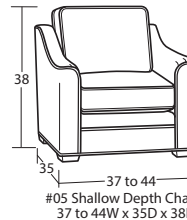

SLEEPERS

SECTIONAL PIECES

*Width varies depending on arm style. See price list for specific dimensions.
*Arm height for all pieces is 25".

- Ⓟ Indicates that this piece is also available with a power motion recliner on the seat next to the arm.
- Sofa & Loveseat have two recliners, one next to each arm. All others have one.
- To order this piece with the power option simply add a P to the end of the style number.
- All styles with power must have semi-attached backs. No loose backs.
- Power pieces require a 3" wall clearance.
- Note: Not all pieces are available with power option.
- If you are ordering any power motion piece, and that room has high-pile carpeting or rugs, you may choose to order the TALL LEG option (no charge), which gives an extra inch of clearance for the reclining mechanism to open. This option should be added to every F9 or L9 piece that will go into the same room, including all sectional pieces and stationary pieces, so that all legs will match. This option will add one inch to the overall height, seat height, and arm height.

#35
ENTERTAINMENT
CONSOLE
15W x 38D x 31H

- Console contains
- *2 Power Outlets
- *2 USB ports
- *2 Bluetooth speakers
- *2 cup holders
- *Detachable lamp
- *Storage compartment

Designing a room full of furniture has never been so easy! Sample Configurations