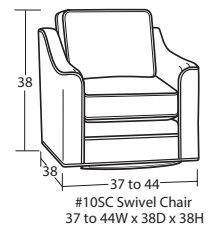

Handcrafted in
AMERICA

**100%
TOP GRAIN**
(NO VINYL
OR SPLITS)

Designing a room full of furniture has never been so easy.
40 pieces to choose from – endless possibilities!

SOFAS & LOVESEATS

CHAIRS & OTTOMANS

SLEEPERS

SECTIONAL PIECES

*Width varies depending on arm style. See price list for specific dimensions.
*Arm height for all pieces is 25".

- Ⓟ Indicates that this piece is also available with a power motion recliner on the seat next to the arm.
- Sofa & Loveseat have two recliners, one next to each arm. All others have one.
- To order this piece with the power option simply add a P to the end of the style number.
- All styles with power must have semi-attached backs. No loose backs.
- Power pieces require a 3" wall clearance.
- Note: Not all pieces are available with power option.
- If you are ordering any power motion piece, and that room has high-pile carpeting or rugs, you may choose to order the TALL LEG option (no charge), which gives an extra inch of clearance for the reclining mechanism to open. This option should be added to every F9 or L9 piece that will go into the same room, including all sectional pieces and stationary pieces, so that all legs will match. This option will add one inch to the overall height, seat height, and arm height.

#35
ENTERTAINMENT
CONSOLE
15W x 38D x 31H

- Console contains
- *2 Power Outlets
- *2 USB ports
- *2 Bluetooth speakers
- *2 cup holders
- *Detachable lamp
- *Storage compartment

Designing a room full of furniture has never been so easy! Sample Configurations