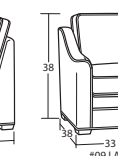

SLEEPERS

SECTIONAL PIECES

*Width varies depending on arm style. See price list for specific dimensions.
*Arm height for all pieces is 25".

- Ⓟ Indicates that this piece is also available with a power motion recliner on the seat next to the arm.
- Sofa & Loveseat have two recliners, one next to each arm. All others have one.
- To order this piece with the power option simply add a P to the end of the style number.
- All styles with power must have semi-attached backs. No loose backs.
- Power pieces require a 3" wall clearance.
- Note: Not all pieces are available with power option.
- If you are ordering any power motion piece, and that room has high-pile carpeting or rugs, you may choose to order the TALL LEG option (no charge), which gives an extra inch of clearance for the reclining mechanism to open. This option should be added to every F9 or L9 piece that will go into the same room, including all sectional pieces and stationary pieces, so that all legs will match. This option will add one inch to the overall height, seat height, and arm height.

#35
ENTERTAINMENT
CONSOLE
15W x 38D x 31H

- Console contains
- *2 Power Outlets
- *2 USB ports
- *2 Bluetooth speakers
- *2 cup holders
- *Detachable lamp
- *Storage compartment

Designing a room full of furniture has never been so easy! Sample Configurations