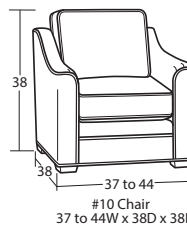

SLEEPERS

SECTIONAL PIECES

*Width varies depending on arm style. See price list for specific dimensions.
*Arm height for all pieces is 25".

- Ⓟ Indicates that this piece is also available with a power motion recliner on the seat next to the arm.
- Sofa & Loveseat have two recliners, one next to each arm. All others have one.
- To order this piece with the power option simply add a P to the end of the style number.
- All styles with power must have semi-attached backs. No loose backs.
- Power pieces require a 3" wall clearance.
- Note: Not all pieces are available with power option.
- If you are ordering any power motion piece, and that room has high-pile carpeting or rugs, you may choose to order the TALL LEG option (no charge), which gives an extra inch of clearance for the reclining mechanism to open. This option should be added to every F9 or L9 piece that will go into the same room, including all sectional pieces and stationary pieces, so that all legs will match. This option will add one inch to the overall height, seat height, and arm height.

#35
ENTERTAINMENT
CONSOLE
15W x 38D x 31H

- Console contains
- *2 Power Outlets
- *2 USB ports
- *2 Bluetooth speakers
- *2 cup holders
- *Detachable lamp
- *Storage compartment

Designing a room full of furniture has never been so easy! Sample Configurations