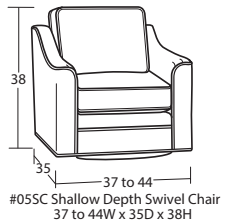

SLEEPERS

SECTIONAL PIECES

*Width varies depending on arm style. See price list for specific dimensions.
*Arm height for all pieces is 25".

- Ⓟ Indicates that this piece is also available with a power motion recliner on the seat next to the arm.
- Sofa & Loveseat have two recliners, one next to each arm. All others have one.
- To order this piece with the power option simply add a P to the end of the style number.
- All styles with power must have semi-attached backs. No loose backs.
- Power pieces require a 3" wall clearance.
- Note: Not all pieces are available with power option.
- If you are ordering any power motion piece, and that room has high-pile carpeting or rugs, you may choose to order the TALL LEG option (no charge), which gives an extra inch of clearance for the reclining mechanism to open. This option should be added to every F9 or L9 piece that will go into the same room, including all sectional pieces and stationary pieces, so that all legs will match. This option will add one inch to the overall height, seat height, and arm height.

#35
ENTERTAINMENT
CONSOLE
15W x 38D x 31H

- Console contains
- *2 Power Outlets
- *2 USB ports
- *2 Bluetooth speakers
- *2 cup holders
- *Detachable lamp
- *Storage compartment

Designing a room full of furniture has never been so easy! Sample Configurations