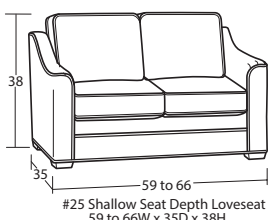

Handcrafted in
AMERICA

**100%
TOP GRAIN**
(NO VINYL
OR SPLITS)

Designing a room full of furniture has never been so easy.
40 pieces to choose from – endless possibilities!

SOFAS & LOVESEATS

CHAIRS & OTTOMANS

SLEEPERS

SECTIONAL PIECES

*Width varies depending on arm style. See price list for specific dimensions.
*Arm height for all pieces is 25".

- Ⓟ Indicates that this piece is also available with a power motion recliner on the seat next to the arm.
- Sofa & Loveseat have two recliners, one next to each arm. All others have one.
- To order this piece with the power option simply add a P to the end of the style number.
- All styles with power must have semi-attached backs. No loose backs.
- Power pieces require a 3" wall clearance.
- Note: Not all pieces are available with power option.
- If you are ordering any power motion piece, and that room has high-pile carpeting or rugs, you may choose to order the TALL LEG option (no charge), which gives an extra inch of clearance for the reclining mechanism to open. This option should be added to every F9 or L9 piece that will go into the same room, including all sectional pieces and stationary pieces, so that all legs will match. This option will add one inch to the overall height, seat height, and arm height.

#35
ENTERTAINMENT
CONSOLE
15W x 38D x 31H

- Console contains
- *2 Power Outlets
- *2 USB ports
- *2 Bluetooth speakers
- *2 cup holders
- *Detachable lamp
- *Storage compartment

Designing a room full of furniture has never been so easy! Sample Configurations