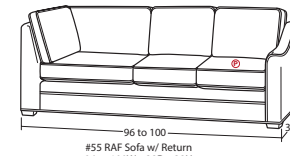

Handcrafted in
AMERICA

**100%
TOP GRAIN**
(NO VINYL
OR SPLITS)

Designing a room full of furniture has never been so easy.
40 pieces to choose from – endless possibilities!

SOFAS & LOVESEATS

CHAIRS & OTTOMANS

SLEEPERS

SECTIONAL PIECES

*Width varies depending on arm style. See price list for specific dimensions.
*Arm height for all pieces is 25".

- Ⓟ Indicates that this piece is also available with a power motion recliner on the seat next to the arm.
- Sofa & Loveseat have two recliners, one next to each arm. All others have one.
- To order this piece with the power option simply add a P to the end of the style number.
- All styles with power must have semi-attached backs. No loose backs.
- Power pieces require a 3" wall clearance.
- Note: Not all pieces are available with power option.
- If you are ordering any power motion piece, and that room has high-pile carpeting or rugs, you may choose to order the TALL LEG option (no charge), which gives an extra inch of clearance for the reclining mechanism to open. This option should be added to every F9 or L9 piece that will go into the same room, including all sectional pieces and stationary pieces, so that all legs will match. This option will add one inch to the overall height, seat height, and arm height.

#35
ENTERTAINMENT
CONSOLE
15W x 38D x 31H

- Console contains
- *2 Power Outlets
- *2 USB ports
- *2 Bluetooth speakers
- *2 cup holders
- *Detachable lamp
- *Storage compartment

Designing a room full of furniture has never been so easy! Sample Configurations