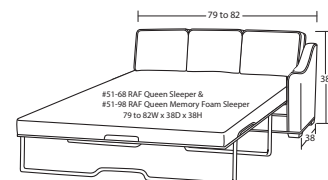

SLEEPERS

SECTIONAL PIECES

*Width varies depending on arm style. See price list for specific dimensions.
*Arm height for all pieces is 25".

- Ⓟ Indicates that this piece is also available with a power motion recliner on the seat next to the arm.
- Sofa & Loveseat have two recliners, one next to each arm. All others have one.
- To order this piece with the power option simply add a P to the end of the style number.
- All styles with power must have semi-attached backs. No loose backs.
- Power pieces require a 3" wall clearance.
- Note: Not all pieces are available with power option.
- If you are ordering any power motion piece, and that room has high-pile carpeting or rugs, you may choose to order the TALL LEG option (no charge), which gives an extra inch of clearance for the reclining mechanism to open. This option should be added to every F9 or L9 piece that will go into the same room, including all sectional pieces and stationary pieces, so that all legs will match. This option will add one inch to the overall height, seat height, and arm height.

#35
ENTERTAINMENT
CONSOLE
15W x 38D x 31H

- Console contains
- *2 Power Outlets
- *2 USB ports
- *2 Bluetooth speakers
- *2 cup holders
- *Detachable lamp
- *Storage compartment

Designing a room full of furniture has never been so easy! Sample Configurations