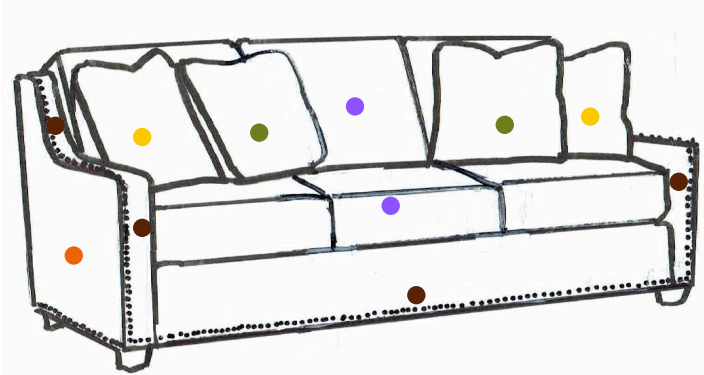

CUSTOM BLENDS

Fully Customizable Leather and Fabric Collage Styles

LF702950BD SOFA

Quantity: Price: \$

- _____ **Leather** ● In-Arm and Front Rail
- _____ **Fabric 1** ● Outside and In-Back
- _____ **Fabric 2** ● Seat Cushions, Backs
- _____ **Fabric 3** ● A Pillows (2)
- _____ **Fabric 4** ● B Pillows (2)
- _____ **Leg Finish**
- _____ **Nail Finish**

LF702930BD LOVESEAT

Quantity: Price: \$

- _____ **Leather** ● In-Arm and Front Rail
- _____ **Fabric 1** ● Outside and In-Back
- _____ **Fabric 2** ● Seat Cushions, Backs,
- _____ **Fabric 3** ● A Pillows (2)
- _____ **Leg Finish**
- _____ **Nail Finish**

LF702920BD CHAIR 1/2

Quantity: Price: \$

- _____ **Leather** ● In-Arm and Front Rail
- _____ **Fabric 1** ● Outside and In-Back
- _____ **Fabric 2** ● Seat Cushion, Back
- _____ **Fabric 3** ● A Pillow (1)
- _____ **Leg Finish**
- _____ **Nail Finish**