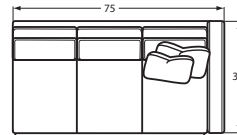

#51-68BD RAF QUEEN SLEEPER
#51-98BD RAF QUEEN MEMORY FOAM SLEEPER
1- 22" A Pillow
1- 19" B Pillow

see reverse