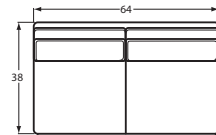

#52BD LAF SOFA
1- 22" A Pillow
1- 19" B Pillow

#51BD RAF SOFA
1- 22" A Pillow
1- 19" B Pillow

#42BD LAF CHAISE
1- 22" A Pillow
1- 19" B Pillow

#41BD RAF CHAISE
1- 22" A Pillow
1- 19" B Pillow

#53-60BD ARMLESS FULL SLEEPER
#53-90BD FULL MEMORY FOAM SLEEPER