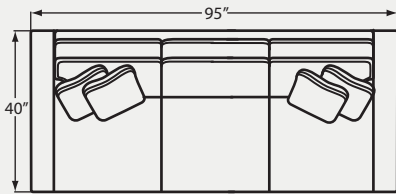

7839 Group

Featuring Blend-Down Seat Cushions + Accent Pillows!

#00BD OTTOMAN
30W x 25D x 17H

#20BD CHAIR 1/2
43W x 40D x 36H
1- 21" A Pillow

#30BD LOVESEAT
68W x 40D x 36H
2- 21" A Pillow
1- 17" Accent Pillow

#49BD 86" SOFA
86W x 40D x 36H
2- 21" A Pillow
1- 21" B Pillow
1- 17" Accent Pillow

#50BD 95" Sofa
95W x 40D x 36H
2- 21" A Pillow
1- 21" B Pillow
1- 17" Accent Pillow

#34BD CORNER WEDGE
40W x 40D x 36H
1- 21" A Pillow
1- 21" B Pillow