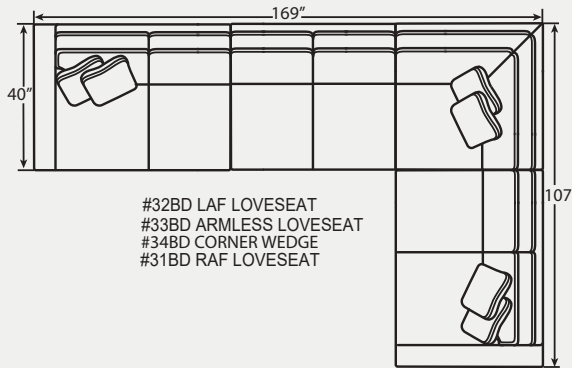

#33BD ARMLESS LOVESEAT
62W x 40D x 36H

#13BD ARMLESS CHAIR
31W x 40D x 36H

#22BD LAF CUDDLER
56W x 48D x 36H
1- 21" A Pillow
1- 21" B Pillow

#21BD RAF CUDDLER
56W x 48D x 36H
1- 21" A Pillow
1- 21" B Pillow

Arm height for all- 27"

7839 Group

Create the perfect sectional for your living space!

SUGGESTED SECTIONAL CONFIGURATIONS

#22BD LAF CUDDLER
#33BD ARMLESS LOVESEAT
#34BD CORNER WEDGE
#31BD RAF LOVESEAT

#32BD LAF LOVESEAT
#33BD ARMLESS LOVESEAT
#34BD CORNER WEDGE
#31BD RAF LOVESEAT