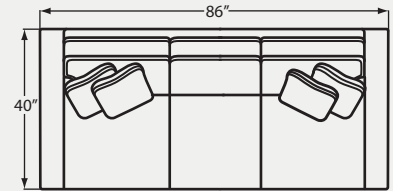

7839 Group

Featuring Blend-Down Seat Cushions + Accent Pillows!

#00BD OTTOMAN
30W x 25D x 17H

#20BD CHAIR 1/2
43W x 40D x 36H
1- 21" A Pillow

#30BD LOVESEAT
68W x 40D x 36H
2- 21" A Pillow
1- 17" Accent Pillow

#49BD 86" SOFA
86W x 40D x 36H
2- 21" A Pillow
1- 21" B Pillow
1- 17" Accent Pillow

#50BD 95" Sofa
95W x 40D x 36H
2- 21" A Pillow
1- 21" B Pillow
1- 17" Accent Pillow

#34BD CORNER WEDGE
40W x 40D x 36H
1- 21" A Pillow
1- 21" B Pillow