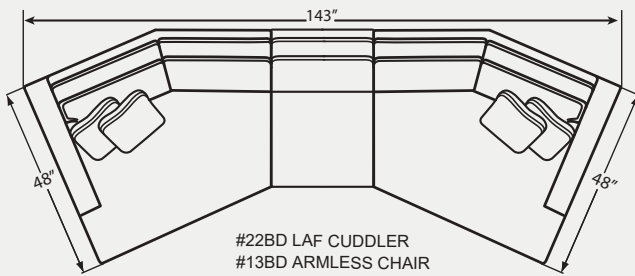

#22BD LAF CUDDLER
#13BD ARMLESS CHAIR
#21BD RAF CUDDLER