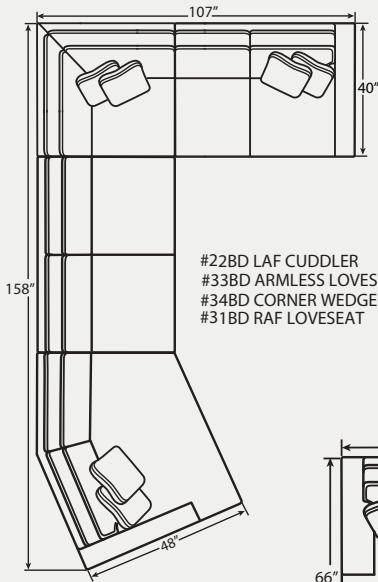

#32BD LAF LOVESEAT
67W x 40D x 36H
1- 21" A Pillow
1- 21" B Pillow

#31BD RAF LOVESEAT
67W x 40D x 36H
1- 21" A Pillow
1- 21" B Pillow

#42BD LAF CHAISE
37W x 66D x 36H
1- 21" A Pillow
1- 21" B Pillow

#41BD RAF CHAISE
37W x 66D x 36H
1- 21" A Pillow
1- 21" B Pillow

#33BD ARMLESS LOVESEAT
62W x 40D x 36H

#13BD ARMLESS CHAIR
31W x 40D x 36H

#22BD LAF CUDDLER
56W x 48D x 36H
1- 21" A Pillow
1- 21" B Pillow

#21BD RAF CUDDLER
56W x 48D x 36H
1- 21" A Pillow
1- 21" B Pillow

Arm height for all- 27"

7839 Group

Create the perfect sectional for your living space!

SUGGESTED SECTIONAL CONFIGURATIONS

#22BD LAF CUDDLER
#33BD ARMLESS LOVESEAT
#34BD CORNER WEDGE
#31BD RAF LOVESEAT

#32BD LAF LOVESEAT
#33BD ARMLESS LOVESEAT
#34BD CORNER WEDGE
#31BD RAF LOVESEAT