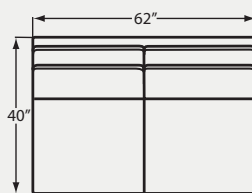

#49BD 86" SOFA
86W x 40D x 36H
2- 21" A Pillow
1- 21" B Pillow
1- 17" Accent Pillow

#50BD 95" Sofa
95W x 40D x 36H
2- 21" A Pillow
1- 21" B Pillow
1- 17" Accent Pillow

#34BD CORNER WEDGE
40W x 40D x 36H
1- 21" A Pillow
1- 21" B Pillow

#32BD LAF LOVESEAT
67W x 40D x 36H
1- 21" A Pillow
1- 21" B Pillow

#31BD RAF LOVESEAT
67W x 40D x 36H
1- 21" A Pillow
1- 21" B Pillow

#42BD LAF CHAISE
37W x 66D x 36H
1- 21" A Pillow
1- 21" B Pillow

#41BD RAF CHAISE
37W x 66D x 36H
1- 21" A Pillow
1- 21" B Pillow

#33BD ARMLESS LOVESEAT
62W x 40D x 36H

#13BD ARMLESS CHAIR
31W x 40D x 36H

#22BD LAF CUDDLER
56W x 48D x 36H
1- 21" A Pillow
1- 21" B Pillow

#21BD RAF CUDDLER
56W x 48D x 36H
1- 21" A Pillow
1- 21" B Pillow