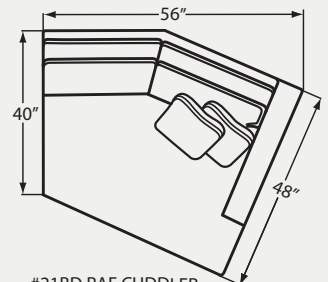

#49BD 86" SOFA
86W x 40D x 36H
2- 21" A Pillow
1- 21" B Pillow
1- 17" Accent Pillow

#50BD 95" Sofa
95W x 40D x 36H
2- 21" A Pillow
1- 21" B Pillow
1- 17" Accent Pillow

#34BD CORNER WEDGE
40W x 40D x 36H
1- 21" A Pillow
1- 21" B Pillow

#32BD LAF LOVESEAT
67W x 40D x 36H
1- 21" A Pillow
1- 21" B Pillow

#31BD RAF LOVESEAT
67W x 40D x 36H
1- 21" A Pillow
1- 21" B Pillow

#42BD LAF CHAISE
37W x 66D x 36H
1- 21" A Pillow
1- 21" B Pillow

#41BD RAF CHAISE
37W x 66D x 36H
1- 21" A Pillow
1- 21" B Pillow

#33BD ARMLESS LOVESEAT
62W x 40D x 36H

#13BD ARMLESS CHAIR
31W x 40D x 36H

#22BD LAF CUDDLER
56W x 48D x 36H
1- 21" A Pillow
1- 21" B Pillow

#21BD RAF CUDDLER
56W x 48D x 36H
1- 21" A Pillow
1- 21" B Pillow