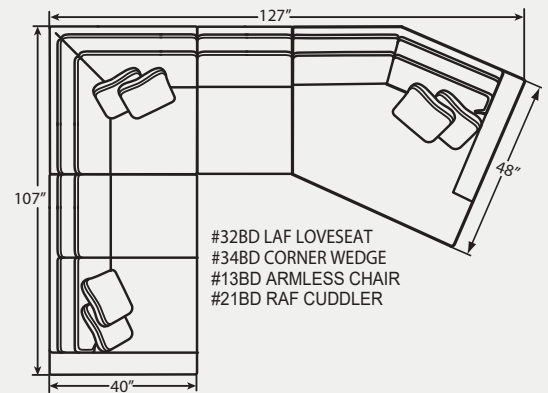

#32BD LAF LOVESEAT
#34BD CORNER WEDGE
#13BD ARMLESS CHAIR
#21BD RAF CUDDLER