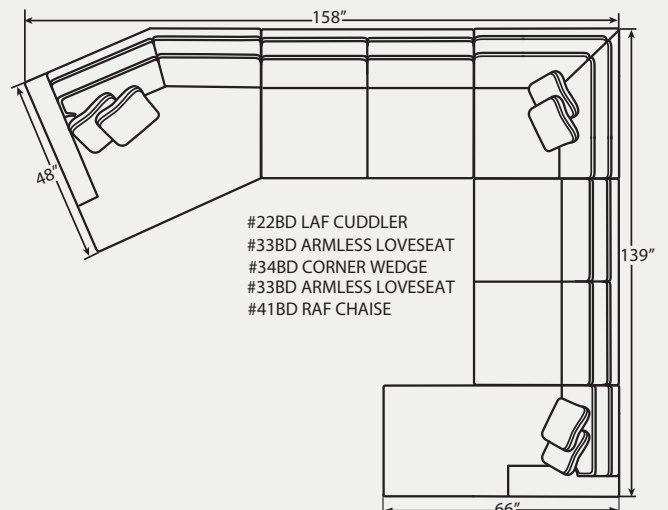

#22BD LAF CUDDLER
#33BD ARMLESS LOVESEAT
#34BD CORNER WEDGE
#33BD ARMLESS LOVESEAT
#41BD RAF CHAISE