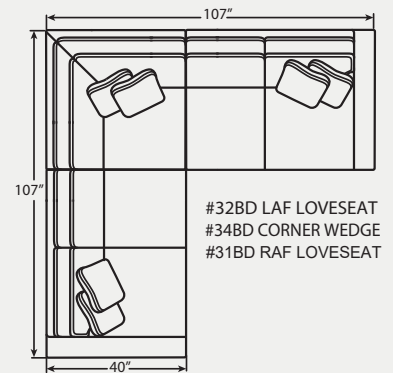

#33BD ARMLESS LOVESEAT
62W x 40D x 36H

#13BD ARMLESS CHAIR
31W x 40D x 36H

#22BD LAF CUDDLER
56W x 48D x 36H
1- 21" A Pillow
1- 21" B Pillow

#21BD RAF CUDDLER
56W x 48D x 36H
1- 21" A Pillow
1- 21" B Pillow

Arm height for all- 27"

7839 Group

Create the perfect sectional for your living space!

SUGGESTED SECTIONAL CONFIGURATIONS

#22BD LAF CUDDLER
#33BD ARMLESS LOVESEAT
#34BD CORNER WEDGE
#31BD RAF LOVESEAT

#32BD LAF LOVESEAT
#33BD ARMLESS LOVESEAT
#34BD CORNER WEDGE
#31BD RAF LOVESEAT