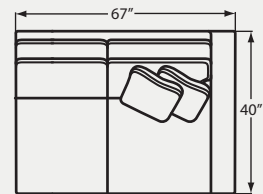

7839 Group

Featuring Blend-Down Seat Cushions + Accent Pillows!

#00BD OTTOMAN
30W x 25D x 17H

#20BD CHAIR 1/2
43W x 40D x 36H
1- 21" A Pillow

#30BD LOVESEAT
68W x 40D x 36H
2- 21" A Pillow
1- 17" Accent Pillow

#49BD 86" SOFA
86W x 40D x 36H
2- 21" A Pillow
1- 21" B Pillow
1- 17" Accent Pillow

#50BD 95" Sofa
95W x 40D x 36H
2- 21" A Pillow
1- 21" B Pillow
1- 17" Accent Pillow

#34BD CORNER WEDGE
40W x 40D x 36H
1- 21" A Pillow
1- 21" B Pillow

#32BD LAF LOVESEAT
67W x 40D x 36H
1- 21" A Pillow
1- 21" B Pillow

#31BD RAF LOVESEAT
67W x 40D x 36H
1- 21" A Pillow
1- 21" B Pillow

#42BD LAF CHAISE
37W x 66D x 36H
1- 21" A Pillow
1- 21" B Pillow

#41BD RAF CHAISE
37W x 66D x 36H
1- 21" A Pillow
1- 21" B Pillow