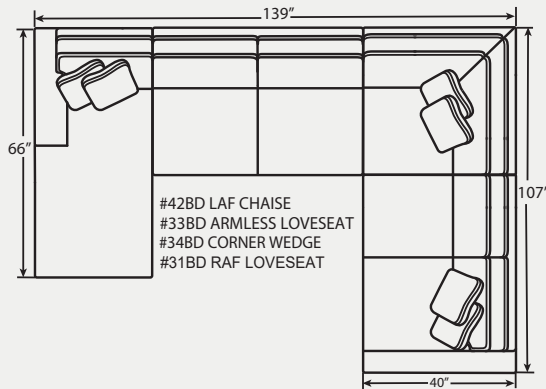

#42BD LAF CHAISE
#33BD ARMLESS LOVESEAT
#34BD CORNER WEDGE
#31BD RAF LOVESEAT