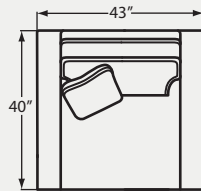

7839 Group

Featuring Blend-Down Seat Cushions + Accent Pillows!

#00BD OTTOMAN
30W x 25D x 17H

#20BD CHAIR 1/2
43W x 40D x 36H
1- 21" A Pillow

#30BD LOVESEAT
68W x 40D x 36H
2- 21" A Pillow
1- 17" Accent Pillow

#49BD 86" SOFA
86W x 40D x 36H
2- 21" A Pillow
1- 21" B Pillow
1- 17" Accent Pillow

#50BD 95" Sofa
95W x 40D x 36H
2- 21" A Pillow
1- 21" B Pillow
1- 17" Accent Pillow

#34BD CORNER WEDGE
40W x 40D x 36H
1- 21" A Pillow
1- 21" B Pillow

#32BD LAF LOVESEAT
67W x 40D x 36H
1- 21" A Pillow
1- 21" B Pillow

#31BD RAF LOVESEAT
67W x 40D x 36H
1- 21" A Pillow
1- 21" B Pillow

#42BD LAF CHAISE
37W x 66D x 36H
1- 21" A Pillow
1- 21" B Pillow

#41BD RAF CHAISE
37W x 66D x 36H
1- 21" A Pillow
1- 21" B Pillow