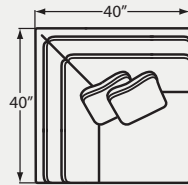

7839 Group

Featuring Blend-Down Seat Cushions + Accent Pillows!

#00BD OTTOMAN
30W x 25D x 17H

#20BD CHAIR 1/2
43W x 40D x 36H
1- 21" A Pillow

#30BD LOVESEAT
68W x 40D x 36H
2- 21" A Pillow
1- 17" Accent Pillow

#49BD 86" SOFA
86W x 40D x 36H
2- 21" A Pillow
1- 21" B Pillow
1- 17" Accent Pillow

#50BD 95" Sofa
95W x 40D x 36H
2- 21" A Pillow
1- 21" B Pillow
1- 17" Accent Pillow

#34BD CORNER WEDGE
40W x 40D x 36H
1- 21" A Pillow
1- 21" B Pillow

#32BD LAF LOVESEAT
67W x 40D x 36H
1- 21" A Pillow
1- 21" B Pillow

#31BD RAF LOVESEAT
67W x 40D x 36H
1- 21" A Pillow
1- 21" B Pillow

#42BD LAF CHAISE
37W x 66D x 36H
1- 21" A Pillow
1- 21" B Pillow

#41BD RAF CHAISE
37W x 66D x 36H
1- 21" A Pillow
1- 21" B Pillow