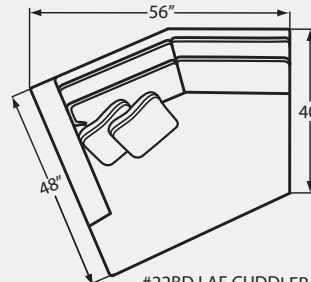

#49BD 86" SOFA
86W x 40D x 36H
2- 21" A Pillow
1- 21" B Pillow
1- 17" Accent Pillow

#50BD 95" Sofa
95W x 40D x 36H
2- 21" A Pillow
1- 21" B Pillow
1- 17" Accent Pillow

#34BD CORNER WEDGE
40W x 40D x 36H
1- 21" A Pillow
1- 21" B Pillow

#32BD LAF LOVESEAT
67W x 40D x 36H
1- 21" A Pillow
1- 21" B Pillow

#31BD RAF LOVESEAT
67W x 40D x 36H
1- 21" A Pillow
1- 21" B Pillow

#42BD LAF CHAISE
37W x 66D x 36H
1- 21" A Pillow
1- 21" B Pillow

#41BD RAF CHAISE
37W x 66D x 36H
1- 21" A Pillow
1- 21" B Pillow

#33BD ARMLESS LOVESEAT
62W x 40D x 36H

#13BD ARMLESS CHAIR
31W x 40D x 36H

#22BD LAF CUDDLER
56W x 48D x 36H
1- 21" A Pillow
1- 21" B Pillow

#21BD RAF CUDDLER
56W x 48D x 36H
1- 21" A Pillow
1- 21" B Pillow