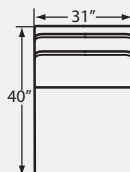

#49BD 86" SOFA
86W x 40D x 36H
2- 21" A Pillow
1- 21" B Pillow
1- 17" Accent Pillow

#50BD 95" Sofa
95W x 40D x 36H
2- 21" A Pillow
1- 21" B Pillow
1- 17" Accent Pillow

#34BD CORNER WEDGE
40W x 40D x 36H
1- 21" A Pillow
1- 21" B Pillow

#32BD LAF LOVESEAT
67W x 40D x 36H
1- 21" A Pillow
1- 21" B Pillow

#31BD RAF LOVESEAT
67W x 40D x 36H
1- 21" A Pillow
1- 21" B Pillow

#42BD LAF CHAISE
37W x 66D x 36H
1- 21" A Pillow
1- 21" B Pillow

#41BD RAF CHAISE
37W x 66D x 36H
1- 21" A Pillow
1- 21" B Pillow

#33BD ARMLESS LOVESEAT
62W x 40D x 36H

#13BD ARMLESS CHAIR
31W x 40D x 36H

#22BD LAF CUDDLER
56W x 48D x 36H
1- 21" A Pillow
1- 21" B Pillow

#21BD RAF CUDDLER
56W x 48D x 36H
1- 21" A Pillow
1- 21" B Pillow

Arm height for all- 27"

7839 Group

Create the perfect sectional for your living space!

SUGGESTED SECTIONAL CONFIGURATIONS

#22BD LAF CUDDLER
#33BD ARMLESS LOVESEAT
#34BD CORNER WEDGE
#31BD RAF LOVESEAT

#32BD LAF LOVESEAT
#33BD ARMLESS LOVESEAT
#34BD CORNER WEDGE
#31BD RAF LOVESEAT