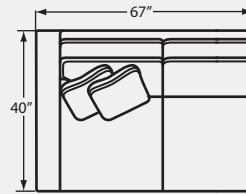

7839 Group

Featuring Blend-Down Seat Cushions + Accent Pillows!

#00BD OTTOMAN
30W x 25D x 17H

#20BD CHAIR 1/2
43W x 40D x 36H
1- 21" A Pillow

#30BD LOVESEAT
68W x 40D x 36H
2- 21" A Pillow
1- 17" Accent Pillow

#49BD 86" SOFA
86W x 40D x 36H
2- 21" A Pillow
1- 21" B Pillow
1- 17" Accent Pillow

#50BD 95" Sofa
95W x 40D x 36H
2- 21" A Pillow
1- 21" B Pillow
1- 17" Accent Pillow

#34BD CORNER WEDGE
40W x 40D x 36H
1- 21" A Pillow
1- 21" B Pillow

#32BD LAF LOVESEAT
67W x 40D x 36H
1- 21" A Pillow
1- 21" B Pillow

#31BD RAF LOVESEAT
67W x 40D x 36H
1- 21" A Pillow
1- 21" B Pillow

#42BD LAF CHAISE
37W x 66D x 36H
1- 21" A Pillow
1- 21" B Pillow

#41BD RAF CHAISE
37W x 66D x 36H
1- 21" A Pillow
1- 21" B Pillow