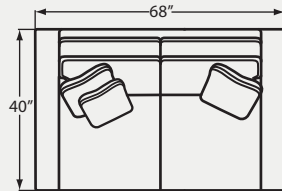

7839 Group

Featuring Blend-Down Seat Cushions + Accent Pillows!

#00BD OTTOMAN
30W x 25D x 17H

#20BD CHAIR 1/2
43W x 40D x 36H
1- 21" A Pillow

#30BD LOVESEAT
68W x 40D x 36H
2- 21" A Pillow
1- 17" Accent Pillow

#49BD 86" SOFA
86W x 40D x 36H
2- 21" A Pillow
1- 21" B Pillow
1- 17" Accent Pillow

#50BD 95" Sofa
95W x 40D x 36H
2- 21" A Pillow
1- 21" B Pillow
1- 17" Accent Pillow

#34BD CORNER WEDGE
40W x 40D x 36H
1- 21" A Pillow
1- 21" B Pillow

#32BD LAF LOVESEAT
67W x 40D x 36H
1- 21" A Pillow
1- 21" B Pillow

#31BD RAF LOVESEAT
67W x 40D x 36H
1- 21" A Pillow
1- 21" B Pillow

#42BD LAF CHAISE
37W x 66D x 36H
1- 21" A Pillow
1- 21" B Pillow

#41BD RAF CHAISE
37W x 66D x 36H
1- 21" A Pillow
1- 21" B Pillow