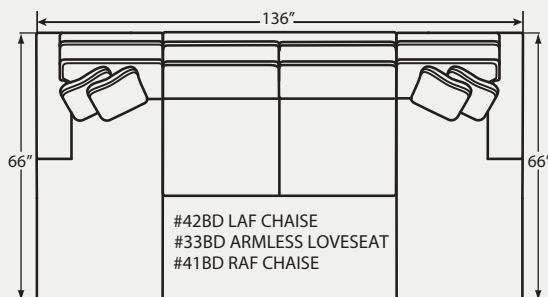

#42BD LAF CHAISE
#33BD ARMLESS LOVESEAT
#41BD RAF CHAISE