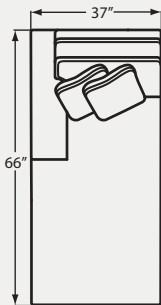

7839 Group

Featuring Blend-Down Seat Cushions + Accent Pillows!

#00BD OTTOMAN
30W x 25D x 17H

#20BD CHAIR 1/2
43W x 40D x 36H
1- 21" A Pillow

#30BD LOVESEAT
68W x 40D x 36H
2- 21" A Pillow
1- 17" Accent Pillow

#49BD 86" SOFA
86W x 40D x 36H
2- 21" A Pillow
1- 21" B Pillow
1- 17" Accent Pillow

#50BD 95" Sofa
95W x 40D x 36H
2- 21" A Pillow
1- 21" B Pillow
1- 17" Accent Pillow

#34BD CORNER WEDGE
40W x 40D x 36H
1- 21" A Pillow
1- 21" B Pillow

#32BD LAF LOVESEAT
67W x 40D x 36H
1- 21" A Pillow
1- 21" B Pillow

#31BD RAF LOVESEAT
67W x 40D x 36H
1- 21" A Pillow
1- 21" B Pillow

#42BD LAF CHAISE
37W x 66D x 36H
1- 21" A Pillow
1- 21" B Pillow

#41BD RAF CHAISE
37W x 66D x 36H
1- 21" A Pillow
1- 21" B Pillow

#33BD ARMLESS LOVESEAT
62W x 40D x 36H

#13BD ARMLESS CHAIR
31W x 40D x 36H

#22BD LAF CUDDLER
56W x 48D x 36H
1- 21" A Pillow
1- 21" B Pillow

#21BD RAF CUDDLER
56W x 48D x 36H
1- 21" A Pillow
1- 21" B Pillow