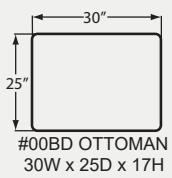

7839 Group

Featuring Blend-Down Seat Cushions + Accent Pillows!

#00BD OTTOMAN
30W x 25D x 17H

#20BD CHAIR 1/2
43W x 40D x 36H
1- 21" A Pillow

#30BD LOVESEAT
68W x 40D x 36H
2- 21" A Pillow
1- 17" Accent Pillow

#49BD 86" SOFA
86W x 40D x 36H
2- 21" A Pillow
1- 21" B Pillow
1- 17" Accent Pillow

#50BD 95" Sofa
95W x 40D x 36H
2- 21" A Pillow
1- 21" B Pillow
1- 17" Accent Pillow

#34BD CORNER WEDGE
40W x 40D x 36H
1- 21" A Pillow
1- 21" B Pillow