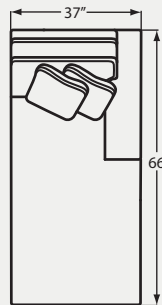

7839 Group

Featuring Blend-Down Seat Cushions + Accent Pillows!

#00BD OTTOMAN
30W x 25D x 17H

#20BD CHAIR 1/2
43W x 40D x 36H
1- 21" A Pillow

#30BD LOVESEAT
68W x 40D x 36H
2- 21" A Pillow
1- 17" Accent Pillow

#49BD 86" SOFA
86W x 40D x 36H
2- 21" A Pillow
1- 21" B Pillow
1- 17" Accent Pillow

#50BD 95" Sofa
95W x 40D x 36H
2- 21" A Pillow
1- 21" B Pillow
1- 17" Accent Pillow

#34BD CORNER WEDGE
40W x 40D x 36H
1- 21" A Pillow
1- 21" B Pillow

#32BD LAF LOVESEAT
67W x 40D x 36H
1- 21" A Pillow
1- 21" B Pillow

#31BD RAF LOVESEAT
67W x 40D x 36H
1- 21" A Pillow
1- 21" B Pillow

#42BD LAF CHAISE
37W x 66D x 36H
1- 21" A Pillow
1- 21" B Pillow

#41BD RAF CHAISE
37W x 66D x 36H
1- 21" A Pillow
1- 21" B Pillow

#33BD ARMLESS LOVESEAT
62W x 40D x 36H

#13BD ARMLESS CHAIR
31W x 40D x 36H

#22BD LAF CUDDLER
56W x 48D x 36H
1- 21" A Pillow
1- 21" B Pillow

#21BD RAF CUDDLER
56W x 48D x 36H
1- 21" A Pillow
1- 21" B Pillow