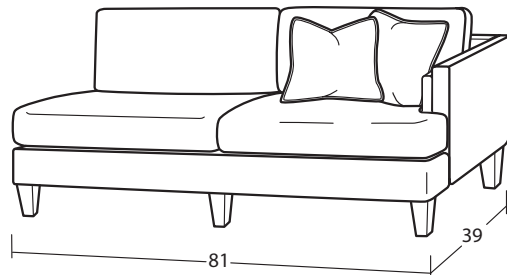

Individual Pieces

#50BD Sofa
86W x 39D x 37H
2 - 21" A Pillows

#20BD CHAIR 1/2
42W x 39D x 37H
1 - 21" A Pillow

#00BD OTTOMAN
37W x 25D x 22H

Sectional Pieces

#12BD ARMLESS CHAIR 1/2
37W x 39D x 37H

#48BD RAF BUMPER CHAISE
58W x 39D x 37H
1 - 21" A Pillow | 1 - 21" B Pillow

#49BD LAF BUMPER CHAISE
58W x 39D x 37H
1 - 21" A Pillow | 1 - 21" B Pillow

#51BD RAF Sofa
81W x 39D x 37H
1 - 21" A Pillow | 1 - 21" B Pillow

#52BD LAF Sofa
81W x 39D x 37H
1 - 21" A Pillow | 1 - 21" B Pillow

#34BD CORNER
39W x 39D x 37H
1 - 21" A Pillow | 1 - 21" B Pillow

Handcrafted in America

SAMPLE CONFIGURATIONS

Create the perfect sectional for your living space!