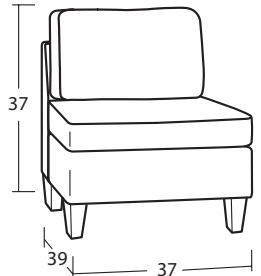

Individual Pieces

#50BD Sofa
86W x 39D x 37H
2 - 21" A Pillows

#20BD CHAIR 1/2
42W x 39D x 37H
1 - 21" A Pillow

#00BD OTTOMAN
37W x 25D x 22H

Sectional Pieces

#12BD ARMLESS CHAIR 1/2
37W x 39D x 37H

#48BD RAF BUMPER CHAISE
58W x 39D x 37H
1 - 21" A Pillow | 1 - 21" B Pillow

#49BD LAF BUMPER CHAISE
58W x 39D x 37H
1 - 21" A Pillow | 1 - 21" B Pillow

#51BD RAF Sofa
81W x 39D x 37H
1 - 21" A Pillow | 1 - 21" B Pillow

#52BD LAF Sofa
81W x 39D x 37H
1 - 21" A Pillow | 1 - 21" B Pillow

#34BD CORNER
39W x 39D x 37H
1 - 21" A Pillow | 1 - 21" B Pillow

Handcrafted in America

SAMPLE CONFIGURATIONS

Create the perfect sectional for your living space!