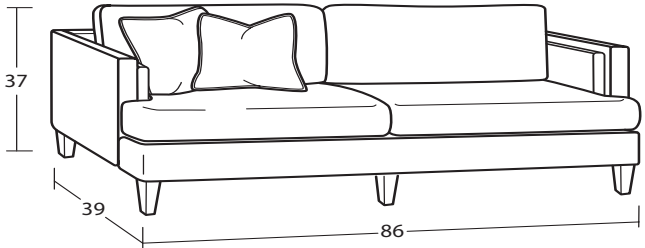

7469 Group

This collection allows you to have a clean and stylish aesthetic while still enjoying sumptuous comfort. These modern silhouettes have a unique inset panel on the inside of the arm, plush toss pillows and premium Blend Down seat cushions. Choose the pieces that work best in your own space.

Individual Pieces

#50BD Sofa
86W x 39D x 37H
2 - 21" A Pillows

#20BD CHAIR 1/2
42W x 39D x 37H
1 - 21" A Pillow

#00BD OTTOMAN
37W x 25D x 22H

Sectional Pieces

#12BD ARMLESS CHAIR 1/2
37W x 39D x 37H

#48BD RAF BUMPER CHAISE
58W x 39D x 37H
1 - 21" A Pillow | 1 - 21" B Pillow

#49BD LAF BUMPER CHAISE
58W x 39D x 37H
1 - 21" A Pillow | 1 - 21" B Pillow

#51BD RAF Sofa
81W x 39D x 37H
1 - 21" A Pillow | 1 - 21" B Pillow

#52BD LAF Sofa
81W x 39D x 37H
1 - 21" A Pillow | 1 - 21" B Pillow

#34BD CORNER
39W x 39D x 37H
1 - 21" A Pillow | 1 - 21" B Pillow

Handcrafted in America

SAMPLE CONFIGURATIONS

Create the perfect sectional for your living space!