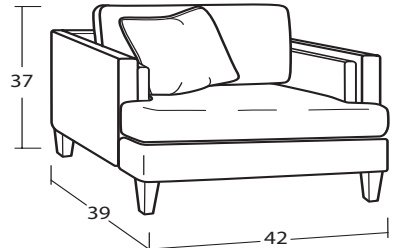

Individual Pieces

#50BD Sofa
86W x 39D x 37H
2 - 21" A Pillows

#20BD CHAIR 1/2
42W x 39D x 37H
1 - 21" A Pillow

#00BD OTTOMAN
37W x 25D x 22H

Sectional Pieces

#12BD ARMLESS CHAIR 1/2
37W x 39D x 37H

#48BD RAF BUMPER CHAISE
58W x 39D x 37H
1 - 21" A Pillow | 1 - 21" B Pillow

#49BD LAF BUMPER CHAISE
58W x 39D x 37H
1 - 21" A Pillow | 1 - 21" B Pillow

#51BD RAF Sofa
81W x 39D x 37H
1 - 21" A Pillow | 1 - 21" B Pillow

#52BD LAF Sofa
81W x 39D x 37H
1 - 21" A Pillow | 1 - 21" B Pillow

#34BD CORNER
39W x 39D x 37H
1 - 21" A Pillow | 1 - 21" B Pillow

Handcrafted in America

SAMPLE CONFIGURATIONS

Create the perfect sectional for your living space!