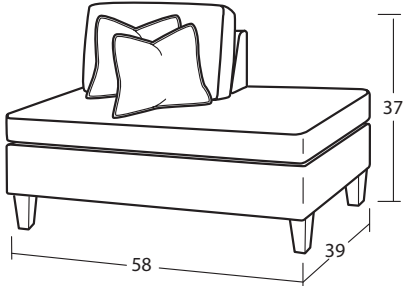

Individual Pieces

#50BD Sofa
86W x 39D x 37H
2 - 21" A Pillows

#20BD CHAIR 1/2
42W x 39D x 37H
1 - 21" A Pillow

#00BD OTTOMAN
37W x 25D x 22H

Sectional Pieces

#12BD ARMLESS CHAIR 1/2
37W x 39D x 37H

#48BD RAF BUMPER CHAISE
58W x 39D x 37H
1 - 21" A Pillow | 1 - 21" B Pillow

#49BD LAF BUMPER CHAISE
58W x 39D x 37H
1 - 21" A Pillow | 1 - 21" B Pillow

#51BD RAF Sofa
81W x 39D x 37H
1 - 21" A Pillow | 1 - 21" B Pillow

#52BD LAF Sofa
81W x 39D x 37H
1 - 21" A Pillow | 1 - 21" B Pillow

#34BD CORNER
39W x 39D x 37H
1 - 21" A Pillow | 1 - 21" B Pillow

Handcrafted in America

SAMPLE CONFIGURATIONS

Create the perfect sectional for your living space!