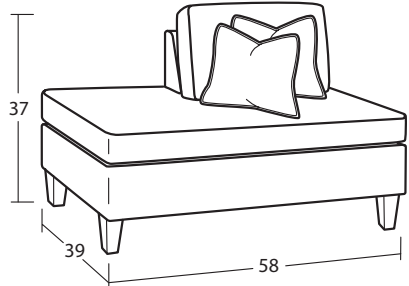

Individual Pieces

#50BD Sofa
86W x 39D x 37H
2 - 21" A Pillows

#20BD CHAIR 1/2
42W x 39D x 37H
1 - 21" A Pillow

#00BD OTTOMAN
37W x 25D x 22H

Sectional Pieces

#12BD ARMLESS CHAIR 1/2
37W x 39D x 37H

#48BD RAF BUMPER CHAISE
58W x 39D x 37H
1 - 21" A Pillow | 1 - 21" B Pillow

#49BD LAF BUMPER CHAISE
58W x 39D x 37H
1 - 21" A Pillow | 1 - 21" B Pillow

#51BD RAF Sofa
81W x 39D x 37H
1 - 21" A Pillow | 1 - 21" B Pillow

#52BD LAF Sofa
81W x 39D x 37H
1 - 21" A Pillow | 1 - 21" B Pillow

#34BD CORNER
39W x 39D x 37H
1 - 21" A Pillow | 1 - 21" B Pillow

Handcrafted in America

SAMPLE CONFIGURATIONS

Create the perfect sectional for your living space!