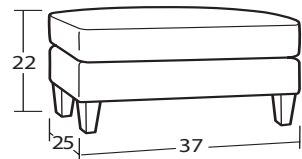

Individual Pieces

#50BD Sofa
86W x 39D x 37H
2 - 21" A Pillows

#20BD CHAIR 1/2
42W x 39D x 37H
1 - 21" A Pillow

#00BD OTTOMAN
37W x 25D x 22H

Sectional Pieces

#12BD ARMLESS CHAIR 1/2
37W x 39D x 37H

#48BD RAF BUMPER CHAISE
58W x 39D x 37H
1 - 21" A Pillow | 1 - 21" B Pillow

#34BD CORNER
39W x 39D x 37H
1 - 21" A Pillow | 1 - 21" B Pillow

Handcrafted in America

SAMPLE CONFIGURATIONS

Create the perfect sectional for your living space!