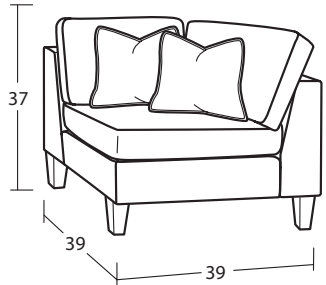

Individual Pieces

#50BD Sofa
86W x 39D x 37H
2 - 21" A Pillows

#20BD CHAIR 1/2
42W x 39D x 37H
1 - 21" A Pillow

#00BD OTTOMAN
37W x 25D x 22H

Sectional Pieces

#12BD ARMLESS CHAIR 1/2
37W x 39D x 37H

#48BD RAF BUMPER CHAISE
58W x 39D x 37H
1 - 21" A Pillow | 1 - 21" B Pillow

#49BD LAF BUMPER CHAISE
58W x 39D x 37H
1 - 21" A Pillow | 1 - 21" B Pillow

#51BD RAF Sofa
81W x 39D x 37H
1 - 21" A Pillow | 1 - 21" B Pillow

#52BD LAF Sofa
81W x 39D x 37H
1 - 21" A Pillow | 1 - 21" B Pillow

#34BD CORNER
39W x 39D x 37H
1 - 21" A Pillow | 1 - 21" B Pillow

Handcrafted in America

SAMPLE CONFIGURATIONS

Create the perfect sectional for your living space!