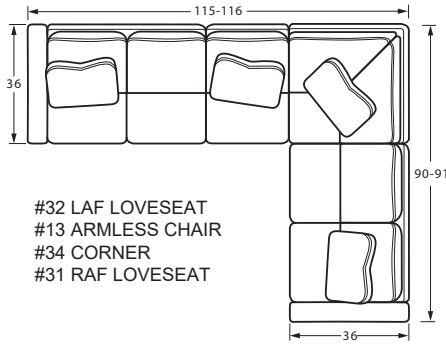

#32 LAF LOVESEAT
#13 ARMLESS CHAIR
#34 CORNER
#31 RAF LOVESEAT