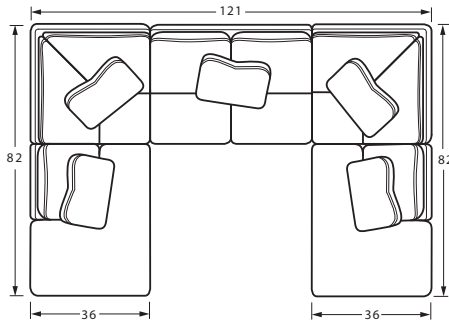

#49 LAF BUMPER CHAISE
#34 CORNER
#33 ARMLESS LOVESEAT
#34 CORNER
#48 RAF BUMPER CHAISE