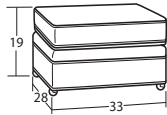

## Arm Options

7370 Slender Track Arm    7380 Rounded Track arm    7390 Padded Track Arm

## Individual Pieces

**00 OTTOMAN**  
31W x 24D x 18H

**01 COCKTAIL OTTOMAN  
w/ CASTERS**  
36W x 36D x 18H

**#025 LIFT TOP STORAGE  
OTTOMAN w/ CASTERS**  
33W x 28D x 19H

**10SC SWIVEL CHAIR**  
33-35W x 36D x 36H