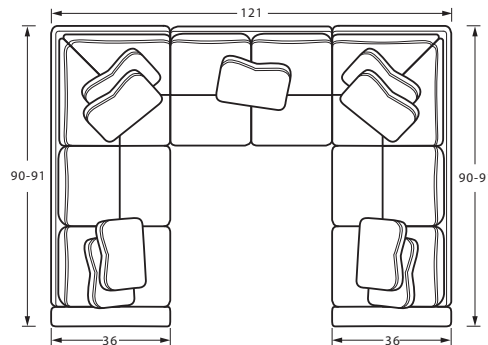

#56 LAF SOFA w/ RETURN
#33 ARMLESS LOVESEAT
#55 RAF SOFA w/ RETURN