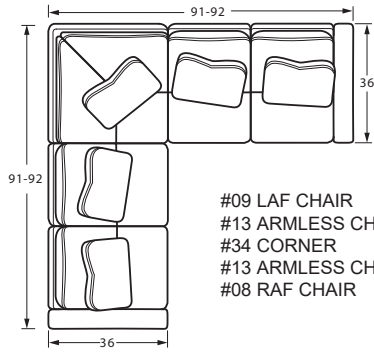

Sample Configurations

Create the perfect sectional for your living space!

#09 LAF CHAIR
#13 ARMLESS CHAIR
#34 CORNER
#13 ARMLESS CHAIR
#08 RAF CHAIR