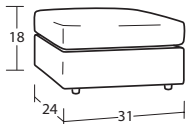

## Individual Pieces

**00 OTTOMAN**  
31W x 24D x 18H

**01 COCKTAIL OTTOMAN  
w/ CASTERS**  
36W x 36D x 18H

**#025 LIFT TOP STORAGE  
OTTOMAN w/ CASTERS**  
33W x 28D x 19H

**10SC SWIVEL CHAIR**  
33-35W x 36D x 36H