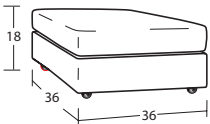

## Arm Options

7370 Slender Track Arm    7380 Rounded Track arm    7390 Padded Track Arm

## Individual Pieces

**00 OTTOMAN**  
31W x 24D x 18H

**01 COCKTAIL OTTOMAN  
w/ CASTERS**  
36W x 36D x 18H

**#025 LIFT TOP STORAGE  
OTTOMAN w/ CASTERS**  
33W x 28D x 19H

**10SC SWIVEL CHAIR**  
33-35W x 36D x 36H