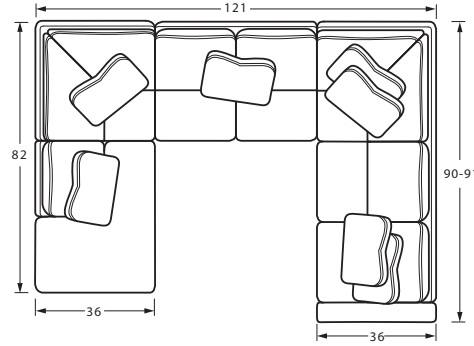

#49 LAF BUMPER CHAISE
#34 CORNER
#33 ARMLESS LOVESEAT
#55 RAF SOFA w/ RETURN