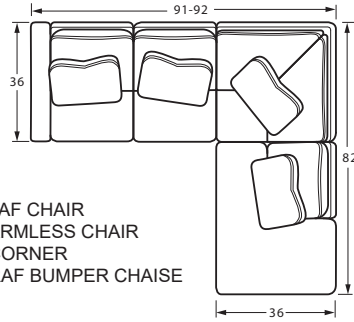

#56 LAF SOFA w/ RETURN
#31 RAF LOVESEAT

#09 LAF CHAIR
#13 ARMLESS CHAIR
#34 CORNER
#48 RAF BUMPER CHAISE