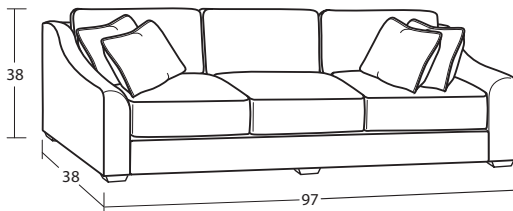

INDIVIDUAL PIECES

00BD OTTOMAN
35W x 25D x 22H

**01BD COCKTAIL OTTOMAN
W/ CASTERS**
36W x 36D x 20H

20BD CHAIR 1/2
43W x 38D x 38H
1- 20" A Pillow

20BDSC SWIVEL CHAIR 1/2
43W x 38D x 38H
1- 20" A Pillow

54BD 3 SEAT SOFA
97W x 38D x 38H
2- 20" A Pillows
2- 20" B Pillows

50BD 2 SEAT SOFA
88W x 38D x 38H
2- 20" A Pillows
2- 20" B Pillows

SECTIONAL PIECES

13BD ARMLESS CHAIR
28W x 38D x 38H

34BD CORNER
38W x 38D x 38H
2- 20" A Pillows
1- 20" B Pillows

32BD LAF LOVESEAT
63W x 38D x 38H
1- 20" A Pillow
1- 20" B Pillow

31BD RAF LOVESEAT
63W x 38D x 38H
1- 20" A Pillow
1- 20" B Pillow

56BD LAF SOFA w/ RETURN
101W x 38D x 38H
3- 20" A Pillows
2- 30" B Pillows

55BD RAF SOFA w/ RETURN
101W x 38D x 38H
3- 20" A Pillows
2- 20" B Pillows