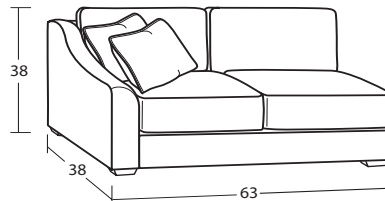

INDIVIDUAL PIECES

00BD OTTOMAN
35W x 25D x 22H

**01BD COCKTAIL OTTOMAN
W/ CASTERS**
36W x 36D x 20H

20BD CHAIR 1/2
43W x 38D x 38H
1- 20" A Pillow

20BDSC SWIVEL CHAIR 1/2
43W x 38D x 38H
1- 20" A Pillow

54BD 3 SEAT SOFA
97W x 38D x 38H
2- 20" A Pillows
2- 20" B Pillows

50BD 2 SEAT SOFA
88W x 38D x 38H
2- 20" A Pillows
2- 20" B Pillows

SECTIONAL PIECES

13BD ARMLESS CHAIR
28W x 38D x 38H

34BD CORNER
38W x 38D x 38H
2- 20" A Pillows
1- 20" B Pillows

32BD LAF LOVESEAT
63W x 38D x 38H
1- 20" A Pillow
1- 20" B Pillow

31BD RAF LOVESEAT
63W x 38D x 38H
1- 20" A Pillow
1- 20" B Pillow

56BD LAF SOFA w/ RETURN
101W x 38D x 38H
3- 20" A Pillows
2- 30" B Pillows

55BD RAF SOFA w/ RETURN
101W x 38D x 38H
3- 20" A Pillows
2- 20" B Pillows