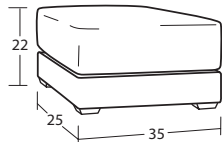

INDIVIDUAL PIECES

00BD OTTOMAN
35W x 25D x 22H

**01BD COCKTAIL OTTOMAN
W/ CASTERS**
36W x 36D x 20H

20BD CHAIR 1/2
43W x 38D x 38H
1- 20" A Pillow

20BDSC SWIVEL CHAIR 1/2
43W x 38D x 38H
1- 20" A Pillow

54BD 3 SEAT SOFA
97W x 38D x 38H
2- 20" A Pillows
2- 20" B Pillows

50BD 2 SEAT SOFA
88W x 38D x 38H
2- 20" A Pillows
2- 20" B Pillows

SECTIONAL PIECES

13BD ARMLESS CHAIR
28W x 38D x 38H

34BD CORNER
38W x 38D x 38H
2- 20" A Pillows
1- 20" B Pillows

32BD LAF LOVESEAT
63W x 38D x 38H
1- 20" A Pillow
1- 20" B Pillow