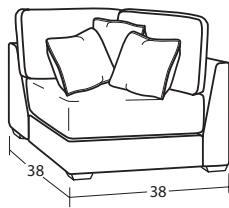

INDIVIDUAL PIECES

00BD OTTOMAN
35W x 25D x 22H

**01BD COCKTAIL OTTOMAN
W/ CASTERS**
36W x 36D x 20H

20BD CHAIR 1/2
43W x 38D x 38H
1- 20" A Pillow

20BDSC SWIVEL CHAIR 1/2
43W x 38D x 38H
1- 20" A Pillow

54BD 3 SEAT SOFA
97W x 38D x 38H
2- 20" A Pillows
2- 20" B Pillows

50BD 2 SEAT SOFA
88W x 38D x 38H
2- 20" A Pillows
2- 20" B Pillows

SECTIONAL PIECES

13BD ARMLESS CHAIR
28W x 38D x 38H

34BD CORNER
38W x 38D x 38H
2- 20" A Pillows
1- 20" B Pillows

32BD LAF LOVESEAT
63W x 38D x 38H
1- 20" A Pillow
1- 20" B Pillow

31BD RAF LOVESEAT
63W x 38D x 38H
1- 20" A Pillow
1- 20" B Pillow

56BD LAF SOFA w/ RETURN
101W x 38D x 38H
3- 20" A Pillows
2- 30" B Pillows

55BD RAF SOFA w/ RETURN
101W x 38D x 38H
3- 20" A Pillows
2- 20" B Pillows