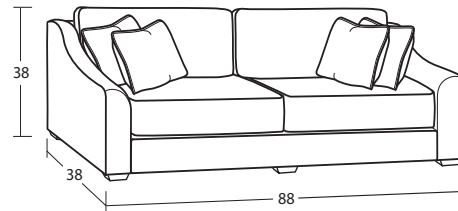

INDIVIDUAL PIECES

00BD OTTOMAN
35W x 25D x 22H

**01BD COCKTAIL OTTOMAN
W/ CASTERS**
36W x 36D x 20H

20BD CHAIR 1/2
43W x 38D x 38H
1- 20" A Pillow

20BDSC SWIVEL CHAIR 1/2
43W x 38D x 38H
1- 20" A Pillow

54BD 3 SEAT SOFA
97W x 38D x 38H
2- 20" A Pillows
2- 20" B Pillows

50BD 2 SEAT SOFA
88W x 38D x 38H
2- 20" A Pillows
2- 20" B Pillows

SECTIONAL PIECES

13BD ARMLESS CHAIR
28W x 38D x 38H

34BD CORNER
38W x 38D x 38H
2- 20" A Pillows
1- 20" B Pillows

32BD LAF LOVESEAT
63W x 38D x 38H
1- 20" A Pillow
1- 20" B Pillow

31BD RAF LOVESEAT
63W x 38D x 38H
1- 20" A Pillow
1- 20" B Pillow

56BD LAF SOFA w/ RETURN
101W x 38D x 38H
3- 20" A Pillows
2- 30" B Pillows

55BD RAF SOFA w/ RETURN
101W x 38D x 38H
3- 20" A Pillows
2- 20" B Pillows