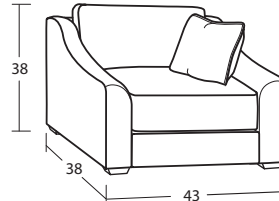

7354 Group

This collection offers full versatility and sumptuous comfort all in one luxurious package. Crafted with our softest 8-inch Blend-Down seat cushions and premium LuxDown toss pillows, these pieces bring true sanctuary to your home.

INDIVIDUAL PIECES

00BD OTTOMAN
35W x 25D x 22H

**01BD COCKTAIL OTTOMAN
W/ CASTERS**
36W x 36D x 20H

20BD CHAIR 1/2
43W x 38D x 38H
1- 20" A Pillow

20BDSC SWIVEL CHAIR 1/2
43W x 38D x 38H
1- 20" A Pillow

54BD 3 SEAT SOFA
97W x 38D x 38H
2- 20" A Pillows
2- 20" B Pillows

50BD 2 SEAT SOFA
88W x 38D x 38H
2- 20" A Pillows
2- 20" B Pillows

SECTIONAL PIECES

13BD ARMLESS CHAIR
28W x 38D x 38H

34BD CORNER
38W x 38D x 38H
2- 20" A Pillows
1- 20" B Pillows

32BD LAF LOVESEAT
63W x 38D x 38H
1- 20" A Pillow
1- 20" B Pillow

31BD RAF LOVESEAT
63W x 38D x 38H
1- 20" A Pillow
1- 20" B Pillow

56BD LAF SOFA w/ RETURN
101W x 38D x 38H
3- 20" A Pillows
2- 30" B Pillows

55BD RAF SOFA w/ RETURN
101W x 38D x 38H
3- 20" A Pillows
2- 20" B Pillows