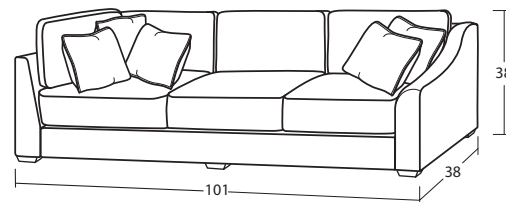

INDIVIDUAL PIECES

00BD OTTOMAN
35W x 25D x 22H

**01BD COCKTAIL OTTOMAN
W/ CASTERS**
36W x 36D x 20H

20BD CHAIR 1/2
43W x 38D x 38H
1- 20" A Pillow

20BDSC SWIVEL CHAIR 1/2
43W x 38D x 38H
1- 20" A Pillow

54BD 3 SEAT SOFA
97W x 38D x 38H
2- 20" A Pillows
2- 20" B Pillows

50BD 2 SEAT SOFA
88W x 38D x 38H
2- 20" A Pillows
2- 20" B Pillows

SECTIONAL PIECES

13BD ARMLESS CHAIR
28W x 38D x 38H

34BD CORNER
38W x 38D x 38H
2- 20" A Pillows
1- 20" B Pillows

32BD LAF LOVESEAT
63W x 38D x 38H
1- 20" A Pillow
1- 20" B Pillow

31BD RAF LOVESEAT
63W x 38D x 38H
1- 20" A Pillow
1- 20" B Pillow

56BD LAF SOFA w/ RETURN
101W x 38D x 38H
3- 20" A Pillows
2- 30" B Pillows

55BD RAF SOFA w/ RETURN
101W x 38D x 38H
3- 20" A Pillows
2- 20" B Pillows