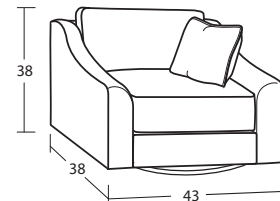

INDIVIDUAL PIECES

00BD OTTOMAN
35W x 25D x 22H

**01BD COCKTAIL OTTOMAN
W/ CASTERS**
36W x 36D x 20H

20BD CHAIR 1/2
43W x 38D x 38H
1- 20" A Pillow

20BDSC SWIVEL CHAIR 1/2
43W x 38D x 38H
1- 20" A Pillow

54BD 3 SEAT SOFA
97W x 38D x 38H
2- 20" A Pillows
2- 20" B Pillows

50BD 2 SEAT SOFA
88W x 38D x 38H
2- 20" A Pillows
2- 20" B Pillows

SECTIONAL PIECES

13BD ARMLESS CHAIR
28W x 38D x 38H

34BD CORNER
38W x 38D x 38H
2- 20" A Pillows
1- 20" B Pillows

32BD LAF LOVESEAT
63W x 38D x 38H
1- 20" A Pillow
1- 20" B Pillow

31BD RAF LOVESEAT
63W x 38D x 38H
1- 20" A Pillow
1- 20" B Pillow

56BD LAF SOFA w/ RETURN
101W x 38D x 38H
3- 20" A Pillows
2- 30" B Pillows

55BD RAF SOFA w/ RETURN
101W x 38D x 38H
3- 20" A Pillows
2- 20" B Pillows