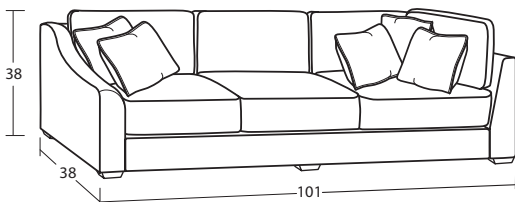

INDIVIDUAL PIECES

00BD OTTOMAN
35W x 25D x 22H

**01BD COCKTAIL OTTOMAN
W/ CASTERS**
36W x 36D x 20H

20BD CHAIR 1/2
43W x 38D x 38H
1- 20" A Pillow

20BDSC SWIVEL CHAIR 1/2
43W x 38D x 38H
1- 20" A Pillow

54BD 3 SEAT SOFA
97W x 38D x 38H
2- 20" A Pillows
2- 20" B Pillows

50BD 2 SEAT SOFA
88W x 38D x 38H
2- 20" A Pillows
2- 20" B Pillows

SECTIONAL PIECES

13BD ARMLESS CHAIR
28W x 38D x 38H

34BD CORNER
38W x 38D x 38H
2- 20" A Pillows
1- 20" B Pillows

32BD LAF LOVESEAT
63W x 38D x 38H
1- 20" A Pillow
1- 20" B Pillow

31BD RAF LOVESEAT
63W x 38D x 38H
1- 20" A Pillow
1- 20" B Pillow

56BD LAF SOFA w/ RETURN
101W x 38D x 38H
3- 20" A Pillows
2- 30" B Pillows

55BD RAF SOFA w/ RETURN
101W x 38D x 38H
3- 20" A Pillows
2- 20" B Pillows