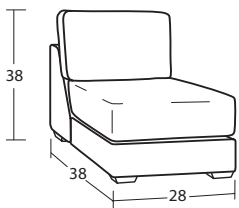

INDIVIDUAL PIECES

00BD OTTOMAN
35W x 25D x 22H

**01BD COCKTAIL OTTOMAN
W/ CASTERS**
36W x 36D x 20H

20BD CHAIR 1/2
43W x 38D x 38H
1- 20" A Pillow

20BDSC SWIVEL CHAIR 1/2
43W x 38D x 38H
1- 20" A Pillow

54BD 3 SEAT SOFA
97W x 38D x 38H
2- 20" A Pillows
2- 20" B Pillows

50BD 2 SEAT SOFA
88W x 38D x 38H
2- 20" A Pillows
2- 20" B Pillows

SECTIONAL PIECES

13BD ARMLESS CHAIR
28W x 38D x 38H

34BD CORNER
38W x 38D x 38H
2- 20" A Pillows
1- 20" B Pillows

32BD LAF LOVESEAT
63W x 38D x 38H
1- 20" A Pillow
1- 20" B Pillow

31BD RAF LOVESEAT
63W x 38D x 38H
1- 20" A Pillow
1- 20" B Pillow

56BD LAF SOFA w/ RETURN
101W x 38D x 38H
3- 20" A Pillows
2- 30" B Pillows

55BD RAF SOFA w/ RETURN
101W x 38D x 38H
3- 20" A Pillows
2- 20" B Pillows