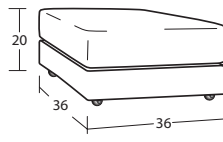

INDIVIDUAL PIECES

00BD OTTOMAN
35W x 25D x 22H

**01BD COCKTAIL OTTOMAN
W/ CASTERS**
36W x 36D x 20H

20BD CHAIR 1/2
43W x 38D x 38H
1- 20" A Pillow

20BDSC SWIVEL CHAIR 1/2
43W x 38D x 38H
1- 20" A Pillow

54BD 3 SEAT SOFA
97W x 38D x 38H
2- 20" A Pillows
2- 20" B Pillows

50BD 2 SEAT SOFA
88W x 38D x 38H
2- 20" A Pillows
2- 20" B Pillows

SECTIONAL PIECES

13BD ARMLESS CHAIR
28W x 38D x 38H

34BD CORNER
38W x 38D x 38H
2- 20" A Pillows
1- 20" B Pillows

32BD LAF LOVESEAT
63W x 38D x 38H
1- 20" A Pillow
1- 20" B Pillow