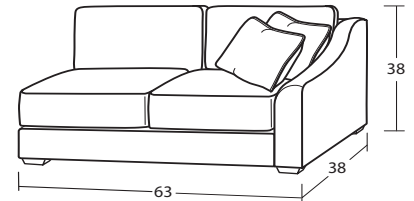

INDIVIDUAL PIECES

00BD OTTOMAN
35W x 25D x 22H

**01BD COCKTAIL OTTOMAN
W/ CASTERS**
36W x 36D x 20H

20BD CHAIR 1/2
43W x 38D x 38H
1- 20" A Pillow

20BDSC SWIVEL CHAIR 1/2
43W x 38D x 38H
1- 20" A Pillow

54BD 3 SEAT SOFA
97W x 38D x 38H
2- 20" A Pillows
2- 20" B Pillows

50BD 2 SEAT SOFA
88W x 38D x 38H
2- 20" A Pillows
2- 20" B Pillows

SECTIONAL PIECES

13BD ARMLESS CHAIR
28W x 38D x 38H

34BD CORNER
38W x 38D x 38H
2- 20" A Pillows
1- 20" B Pillows

32BD LAF LOVESEAT
63W x 38D x 38H
1- 20" A Pillow
1- 20" B Pillow

31BD RAF LOVESEAT
63W x 38D x 38H
1- 20" A Pillow
1- 20" B Pillow

56BD LAF SOFA w/ RETURN
101W x 38D x 38H
3- 20" A Pillows
2- 30" B Pillows

55BD RAF SOFA w/ RETURN
101W x 38D x 38H
3- 20" A Pillows
2- 20" B Pillows