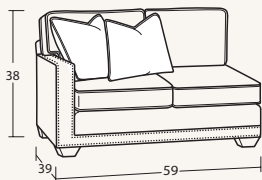

7231 Group
(No Nail Head Trim)

7232 Group
(With Nail Head Trim)

Featuring Blend-Down Seat Cushions + Accent Pillows!

Individual Pieces

00BD OTTOMAN
33W x 25D x 19H

10BD CHAIR
40W x 39D x 38H

10BDSW SWIVEL CHAIR
40W x 39D x 38H

30BD LOVESEAT
65W x 39D x 38H

50BD SOFA
90W x 39D x 38H

Sectional Pieces

32BD LAF LOVESEAT
59W x 39D x 38H

31BD RAF LOVESEAT
59W x 39D x 38H

52BD LAF SOFA
84W x 39D x 38H

51BD RAF SOFA
84W x 39D x 38H

56BD LAF SOFA w/ RETURN
98W x 39D x 38H

55BD RAF SOFA w/ RETURN
98W x 39D x 38H

Handcrafted in America

SAMPLE CONFIGURATIONS

Create the perfect sectional for your living space!

#56BD LAF SOFA w/ RETURN
#31BD RAF LOVESEAT

#32BD LAF LOVESEAT
#55BD RAF SOFA w/ RETURN