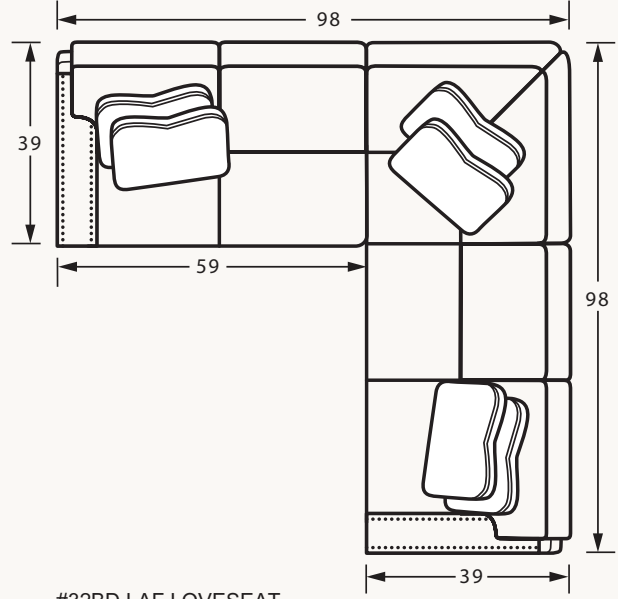

7231 Group
(No Nail Head Trim)

7232 Group
(With Nail Head Trim)

Featuring Blend-Down Seat Cushions + Accent Pillows!

Individual Pieces

00BD OTTOMAN
33W x 25D x 19H

10BD CHAIR
40W x 39D x 38H

10BDSW SWIVEL CHAIR
40W x 39D x 38H

30BD LOVESEAT
65W x 39D x 38H

50BD SOFA
90W x 39D x 38H

Sectional Pieces

32BD LAF LOVESEAT
59W x 39D x 38H

31BD RAF LOVESEAT
59W x 39D x 38H

52BD LAF SOFA
84W x 39D x 38H

51BD RAF SOFA
84W x 39D x 38H

56BD LAF SOFA w/ RETURN
98W x 39D x 38H

55BD RAF SOFA w/ RETURN
98W x 39D x 38H

Handcrafted in America

SAMPLE CONFIGURATIONS

Create the perfect sectional for your living space!

#56BD LAF SOFA w/ RETURN
#31BD RAF LOVESEAT

#32BD LAF LOVESEAT
#55BD RAF SOFA w/ RETURN