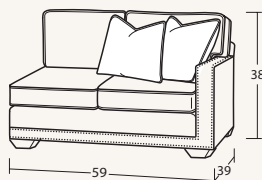

7231 Group
(No Nail Head Trim)

7232 Group
(With Nail Head Trim)

Featuring Blend-Down Seat Cushions + Accent Pillows!

Individual Pieces

00BD OTTOMAN
33W x 25D x 19H

10BD CHAIR
40W x 39D x 38H

10BDSW SWIVEL CHAIR
40W x 39D x 38H

30BD LOVESEAT
65W x 39D x 38H

50BD SOFA
90W x 39D x 38H

Sectional Pieces

32BD LAF LOVESEAT
59W x 39D x 38H

31BD RAF LOVESEAT
59W x 39D x 38H

52BD LAF SOFA
84W x 39D x 38H

51BD RAF SOFA
84W x 39D x 38H

56BD LAF SOFA w/ RETURN
98W x 39D x 38H

55BD RAF SOFA w/ RETURN
98W x 39D x 38H

Handcrafted in America

SAMPLE CONFIGURATIONS

Create the perfect sectional for your living space!

#56BD LAF SOFA w/ RETURN
#31BD RAF LOVESEAT

#32BD LAF LOVESEAT
#55BD RAF SOFA w/ RETURN