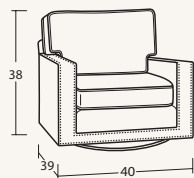

7231 Group
(No Nail Head Trim)

7232 Group
(With Nail Head Trim)

Featuring Blend-Down Seat Cushions + Accent Pillows!

Individual Pieces

00BD OTTOMAN
33W x 25D x 19H

10BD CHAIR
40W x 39D x 38H

10BDSW SWIVEL CHAIR
40W x 39D x 38H

30BD LOVESEAT
65W x 39D x 38H

50BD SOFA
90W x 39D x 38H

Sectional Pieces

32BD LAF LOVESEAT
59W x 39D x 38H

31BD RAF LOVESEAT
59W x 39D x 38H

52BD LAF SOFA
84W x 39D x 38H

51BD RAF SOFA
84W x 39D x 38H

56BD LAF SOFA w/ RETURN
98W x 39D x 38H

55BD RAF SOFA w/ RETURN
98W x 39D x 38H

Handcrafted in America

SAMPLE CONFIGURATIONS

Create the perfect sectional for your living space!

#56BD LAF SOFA w/ RETURN
#31BD RAF LOVESEAT

#32BD LAF LOVESEAT
#55BD RAF SOFA w/ RETURN