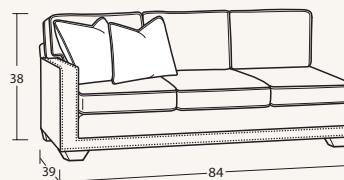

7231 Group
(No Nail Head Trim)

7232 Group
(With Nail Head Trim)

Featuring Blend-Down Seat Cushions + Accent Pillows!

Individual Pieces

00BD OTTOMAN
33W x 25D x 19H

10BD CHAIR
40W x 39D x 38H

10BDSW SWIVEL CHAIR
40W x 39D x 38H

30BD LOVESEAT
65W x 39D x 38H

50BD SOFA
90W x 39D x 38H

Sectional Pieces

32BD LAF LOVESEAT
59W x 39D x 38H

31BD RAF LOVESEAT
59W x 39D x 38H

52BD LAF SOFA
84W x 39D x 38H

51BD RAF SOFA
84W x 39D x 38H

56BD LAF SOFA w/ RETURN
98W x 39D x 38H

55BD RAF SOFA w/ RETURN
98W x 39D x 38H

Handcrafted in America

SAMPLE CONFIGURATIONS

Create the perfect sectional for your living space!

#56BD LAF SOFA w/ RETURN
#31BD RAF LOVESEAT

#32BD LAF LOVESEAT
#55BD RAF SOFA w/ RETURN