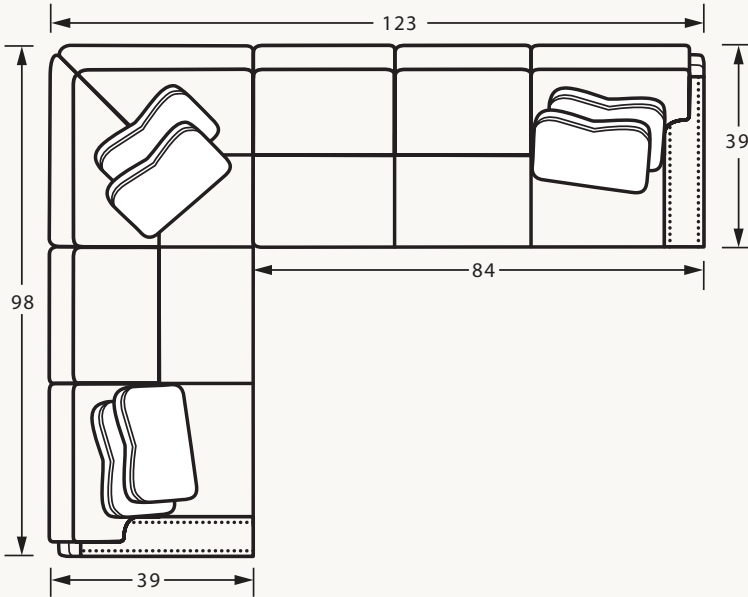

30BD LOVESEAT
65W x 39D x 38H

50BD SOFA
90W x 39D x 38H

Sectional Pieces

32BD LAF LOVESEAT
59W x 39D x 38H

31BD RAF LOVESEAT
59W x 39D x 38H

52BD LAF SOFA
84W x 39D x 38H

51BD RAF SOFA
84W x 39D x 38H

56BD LAF SOFA w/ RETURN
98W x 39D x 38H

55BD RAF SOFA w/ RETURN
98W x 39D x 38H

Handcrafted in America

SAMPLE CONFIGURATIONS

Create the perfect sectional for your living space!

#56BD LAF SOFA w/ RETURN
#31BD RAF LOVESEAT

#32BD LAF LOVESEAT
#55BD RAF SOFA w/ RETURN