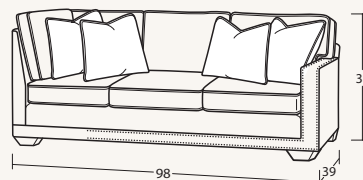

7231 Group
(No Nail Head Trim)

7232 Group
(With Nail Head Trim)

Featuring Blend-Down Seat Cushions + Accent Pillows!

Individual Pieces

00BD OTTOMAN
33W x 25D x 19H

10BD CHAIR
40W x 39D x 38H

10BDSW SWIVEL CHAIR
40W x 39D x 38H

30BD LOVESEAT
65W x 39D x 38H

50BD SOFA
90W x 39D x 38H

Sectional Pieces

32BD LAF LOVESEAT
59W x 39D x 38H

31BD RAF LOVESEAT
59W x 39D x 38H

52BD LAF SOFA
84W x 39D x 38H

51BD RAF SOFA
84W x 39D x 38H

56BD LAF SOFA w/ RETURN
98W x 39D x 38H

55BD RAF SOFA w/ RETURN
98W x 39D x 38H

Handcrafted in America

SAMPLE CONFIGURATIONS

Create the perfect sectional for your living space!

#56BD LAF SOFA w/ RETURN
#31BD RAF LOVESEAT

#32BD LAF LOVESEAT
#55BD RAF SOFA w/ RETURN