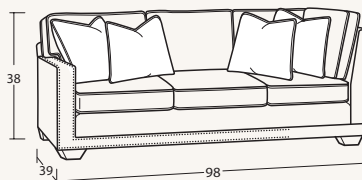

7231 Group
(No Nail Head Trim)

7232 Group
(With Nail Head Trim)

Featuring Blend-Down Seat Cushions + Accent Pillows!

Individual Pieces

00BD OTTOMAN
33W x 25D x 19H

10BD CHAIR
40W x 39D x 38H

10BDSW SWIVEL CHAIR
40W x 39D x 38H

30BD LOVESEAT
65W x 39D x 38H

50BD SOFA
90W x 39D x 38H

Sectional Pieces

32BD LAF LOVESEAT
59W x 39D x 38H

31BD RAF LOVESEAT
59W x 39D x 38H

52BD LAF SOFA
84W x 39D x 38H

51BD RAF SOFA
84W x 39D x 38H

56BD LAF SOFA w/ RETURN
98W x 39D x 38H

55BD RAF SOFA w/ RETURN
98W x 39D x 38H

Handcrafted in America

SAMPLE CONFIGURATIONS

Create the perfect sectional for your living space!

#56BD LAF SOFA w/ RETURN
#31BD RAF LOVESEAT

#32BD LAF LOVESEAT
#55BD RAF SOFA w/ RETURN