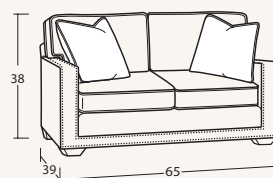

7231 Group
(No Nail Head Trim)

7232 Group
(With Nail Head Trim)

Featuring Blend-Down Seat Cushions + Accent Pillows!

Individual Pieces

00BD OTTOMAN
33W x 25D x 19H

10BD CHAIR
40W x 39D x 38H

10BDSW SWIVEL CHAIR
40W x 39D x 38H

30BD LOVESEAT
65W x 39D x 38H

50BD SOFA
90W x 39D x 38H

Sectional Pieces

32BD LAF LOVESEAT
59W x 39D x 38H

31BD RAF LOVESEAT
59W x 39D x 38H

52BD LAF SOFA
84W x 39D x 38H

51BD RAF SOFA
84W x 39D x 38H

56BD LAF SOFA w/ RETURN
98W x 39D x 38H

55BD RAF SOFA w/ RETURN
98W x 39D x 38H

Handcrafted in America

SAMPLE CONFIGURATIONS

Create the perfect sectional for your living space!

#56BD LAF SOFA w/ RETURN
#31BD RAF LOVESEAT

#32BD LAF LOVESEAT
#55BD RAF SOFA w/ RETURN