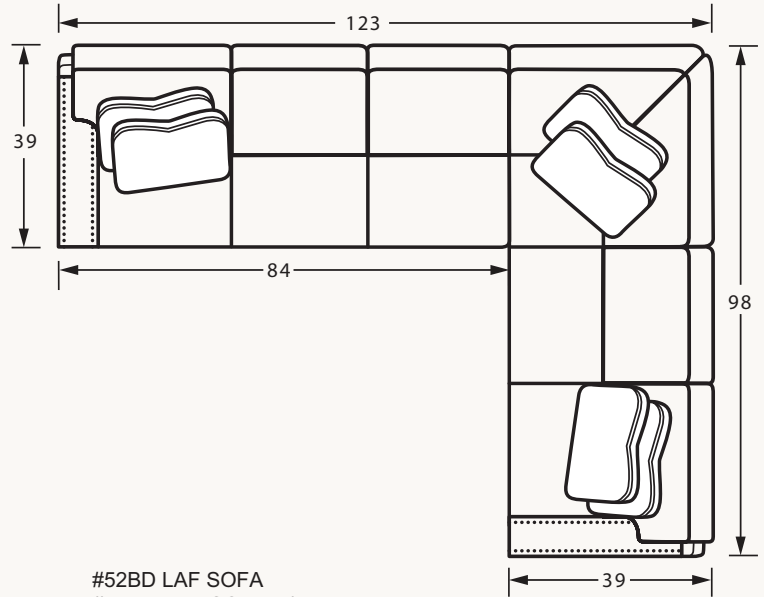

#52BD LAF SOFA
#55BD RAF SOFA w/ RETURN