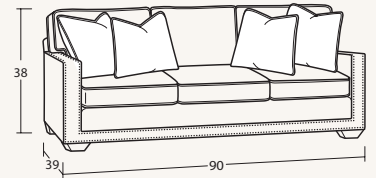

7231 Group
(No Nail Head Trim)

7232 Group
(With Nail Head Trim)

Featuring Blend-Down Seat Cushions + Accent Pillows!

Individual Pieces

00BD OTTOMAN
33W x 25D x 19H

10BD CHAIR
40W x 39D x 38H

10BDSW SWIVEL CHAIR
40W x 39D x 38H

30BD LOVESEAT
65W x 39D x 38H

50BD SOFA
90W x 39D x 38H

Sectional Pieces

32BD LAF LOVESEAT
59W x 39D x 38H

31BD RAF LOVESEAT
59W x 39D x 38H

52BD LAF SOFA
84W x 39D x 38H

51BD RAF SOFA
84W x 39D x 38H

56BD LAF SOFA w/ RETURN
98W x 39D x 38H

55BD RAF SOFA w/ RETURN
98W x 39D x 38H

Handcrafted in America

SAMPLE CONFIGURATIONS

Create the perfect sectional for your living space!

#56BD LAF SOFA w/ RETURN
#31BD RAF LOVESEAT

#32BD LAF LOVESEAT
#55BD RAF SOFA w/ RETURN