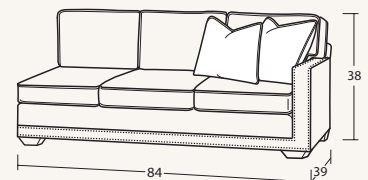

7231 Group
(No Nail Head Trim)

7232 Group
(With Nail Head Trim)

Featuring Blend-Down Seat Cushions + Accent Pillows!

Individual Pieces

00BD OTTOMAN
33W x 25D x 19H

10BD CHAIR
40W x 39D x 38H

10BDSW SWIVEL CHAIR
40W x 39D x 38H

30BD LOVESEAT
65W x 39D x 38H

50BD SOFA
90W x 39D x 38H

Sectional Pieces

32BD LAF LOVESEAT
59W x 39D x 38H

31BD RAF LOVESEAT
59W x 39D x 38H

52BD LAF SOFA
84W x 39D x 38H

51BD RAF SOFA
84W x 39D x 38H

56BD LAF SOFA w/ RETURN
98W x 39D x 38H

55BD RAF SOFA w/ RETURN
98W x 39D x 38H

Handcrafted in America

SAMPLE CONFIGURATIONS

Create the perfect sectional for your living space!

#56BD LAF SOFA w/ RETURN
#31BD RAF LOVESEAT

#32BD LAF LOVESEAT
#55BD RAF SOFA w/ RETURN