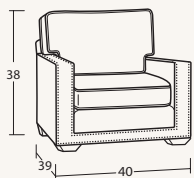

7231 Group
(No Nail Head Trim)

7232 Group
(With Nail Head Trim)

Featuring Blend-Down Seat Cushions + Accent Pillows!

Individual Pieces

00BD OTTOMAN
33W x 25D x 19H

10BD CHAIR
40W x 39D x 38H

10BDSW SWIVEL CHAIR
40W x 39D x 38H

30BD LOVESEAT
65W x 39D x 38H

50BD SOFA
90W x 39D x 38H

Sectional Pieces

32BD LAF LOVESEAT
59W x 39D x 38H

31BD RAF LOVESEAT
59W x 39D x 38H

52BD LAF SOFA
84W x 39D x 38H

51BD RAF SOFA
84W x 39D x 38H

56BD LAF SOFA w/ RETURN
98W x 39D x 38H

55BD RAF SOFA w/ RETURN
98W x 39D x 38H

Handcrafted in America

SAMPLE CONFIGURATIONS

Create the perfect sectional for your living space!

#56BD LAF SOFA w/ RETURN
#31BD RAF LOVESEAT

#32BD LAF LOVESEAT
#55BD RAF SOFA w/ RETURN