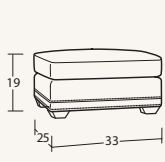

7231 Group
(No Nail Head Trim)

7232 Group
(With Nail Head Trim)

Featuring Blend-Down Seat Cushions + Accent Pillows!

Individual Pieces

00BD OTTOMAN
33W x 25D x 19H

10BD CHAIR
40W x 39D x 38H

10BDSW SWIVEL CHAIR
40W x 39D x 38H

30BD LOVESEAT
65W x 39D x 38H

50BD SOFA
90W x 39D x 38H

Sectional Pieces

32BD LAF LOVESEAT
59W x 39D x 38H

31BD RAF LOVESEAT
59W x 39D x 38H

52BD LAF SOFA
84W x 39D x 38H

51BD RAF SOFA
84W x 39D x 38H

56BD LAF SOFA w/ RETURN
98W x 39D x 38H

55BD RAF SOFA w/ RETURN
98W x 39D x 38H

Handcrafted in America

SAMPLE CONFIGURATIONS

Create the perfect sectional for your living space!

#56BD LAF SOFA w/ RETURN
#31BD RAF LOVESEAT

#32BD LAF LOVESEAT
#55BD RAF SOFA w/ RETURN