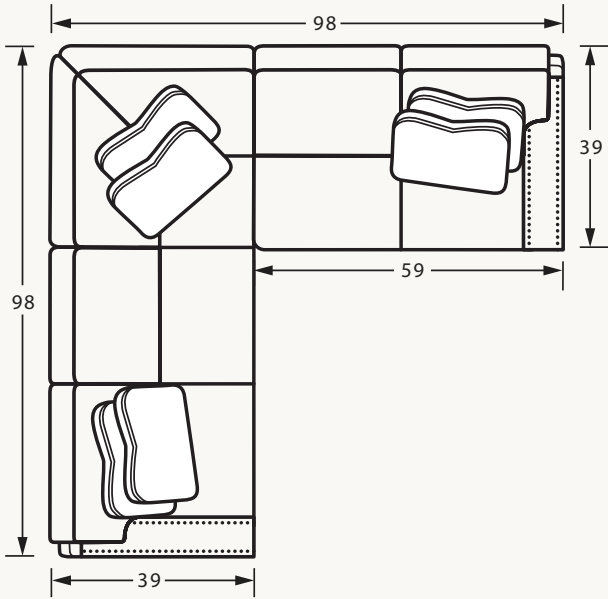

7231 Group
(No Nail Head Trim)

7232 Group
(With Nail Head Trim)

Featuring Blend-Down Seat Cushions + Accent Pillows!

Individual Pieces

00BD OTTOMAN
33W x 25D x 19H

10BD CHAIR
40W x 39D x 38H

10BDSW SWIVEL CHAIR
40W x 39D x 38H

30BD LOVESEAT
65W x 39D x 38H

50BD SOFA
90W x 39D x 38H

Sectional Pieces

32BD LAF LOVESEAT
59W x 39D x 38H

31BD RAF LOVESEAT
59W x 39D x 38H

52BD LAF SOFA
84W x 39D x 38H

51BD RAF SOFA
84W x 39D x 38H

56BD LAF SOFA w/ RETURN
98W x 39D x 38H

55BD RAF SOFA w/ RETURN
98W x 39D x 38H

Handcrafted in America

SAMPLE CONFIGURATIONS

Create the perfect sectional for your living space!

#56BD LAF SOFA w/ RETURN
#31BD RAF LOVESEAT

#32BD LAF LOVESEAT
#55BD RAF SOFA w/ RETURN