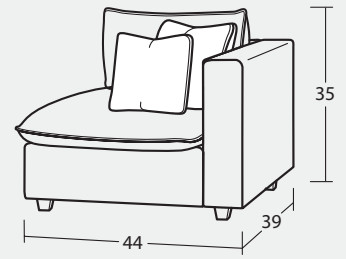

# 7127 Group

Handcrafted in America 

**01BD BUMPER OTTOMAN**  
36W x 36D x 20H  
(ON CASTERS)

**09BD LAF CHAIR 1/2**  
44W x 39D x 35H

**08BD RAF CHAIR 1/2**  
44W x 39D x 35H

**13BD ARMLESS CHAIR**  
35W x 39D x 35H

**33BD ARMLESS LOVESEAT**  
72W x 39D x 35H

**34BD CORNER**  
39W x 39D x 35H

**42BD LAF CHAISE**  
43W x 64D x 35H

**41BD RAF CHAISE**  
43W x 64D x 35H