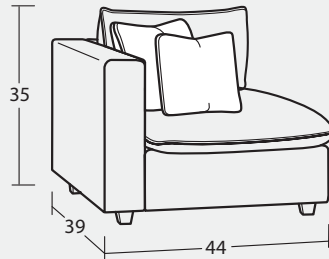

# 7127 Group

Handcrafted in America 

**01BD BUMPER OTTOMAN**  
36W x 36D x 20H  
(ON CASTERS)

**09BD LAF CHAIR 1/2**  
44W x 39D x 35H

**08BD RAF CHAIR 1/2**  
44W x 39D x 35H

**13BD ARMLESS CHAIR**  
35W x 39D x 35H

**33BD ARMLESS LOVESEAT**  
72W x 39D x 35H

**34BD CORNER**  
39W x 39D x 35H

**42BD LAF CHAISE**  
43W x 64D x 35H

**41BD RAF CHAISE**  
43W x 64D x 35H