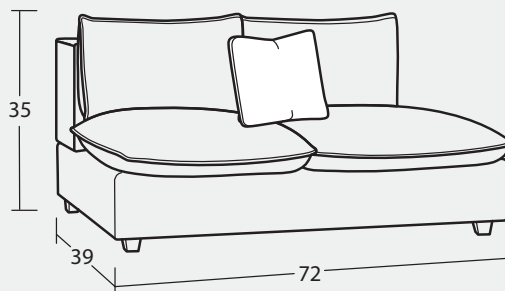

# 7127 Group

Handcrafted in America 

**01BD BUMPER OTTOMAN**  
36W x 36D x 20H  
(ON CASTERS)

**09BD LAF CHAIR 1/2**  
44W x 39D x 35H

**08BD RAF CHAIR 1/2**  
44W x 39D x 35H

**13BD ARMLESS CHAIR**  
35W x 39D x 35H

**33BD ARMLESS LOVESEAT**  
72W x 39D x 35H

**34BD CORNER**  
39W x 39D x 35H

**42BD LAF CHAISE**  
43W x 64D x 35H

**41BD RAF CHAISE**  
43W x 64D x 35H