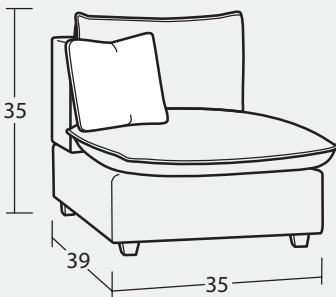

# 7127 Group

Handcrafted in America 

**01BD BUMPER OTTOMAN**  
36W x 36D x 20H  
(ON CASTERS)

**09BD LAF CHAIR 1/2**  
44W x 39D x 35H

**08BD RAF CHAIR 1/2**  
44W x 39D x 35H

**13BD ARMLESS CHAIR**  
35W x 39D x 35H

**33BD ARMLESS LOVESEAT**  
72W x 39D x 35H

**34BD CORNER**  
39W x 39D x 35H

**42BD LAF CHAISE**  
43W x 64D x 35H

**41BD RAF CHAISE**  
43W x 64D x 35H