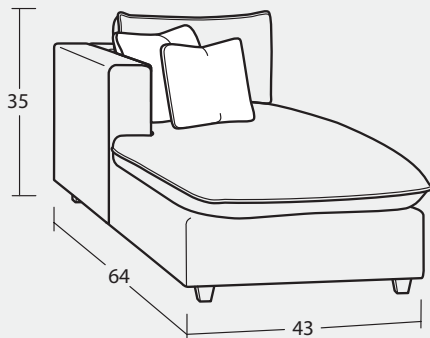

# 7127 Group

Handcrafted in America 

**01BD BUMPER OTTOMAN**  
36W x 36D x 20H  
(ON CASTERS)

**09BD LAF CHAIR 1/2**  
44W x 39D x 35H

**08BD RAF CHAIR 1/2**  
44W x 39D x 35H

**13BD ARMLESS CHAIR**  
35W x 39D x 35H

**33BD ARMLESS LOVESEAT**  
72W x 39D x 35H

**34BD CORNER**  
39W x 39D x 35H

**42BD LAF CHAISE**  
43W x 64D x 35H

**41BD RAF CHAISE**  
43W x 64D x 35H