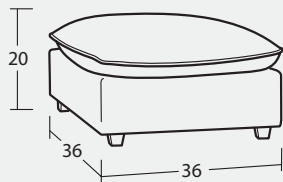

# 7127 Group

Handcrafted in America 

**01BD BUMPER OTTOMAN**  
36W x 36D x 20H  
(ON CASTERS)

**09BD LAF CHAIR 1/2**  
44W x 39D x 35H

**08BD RAF CHAIR 1/2**  
44W x 39D x 35H

**13BD ARMLESS CHAIR**  
35W x 39D x 35H

**33BD ARMLESS LOVESEAT**  
72W x 39D x 35H

**34BD CORNER**  
39W x 39D x 35H

**42BD LAF CHAISE**  
43W x 64D x 35H

**41BD RAF CHAISE**  
43W x 64D x 35H