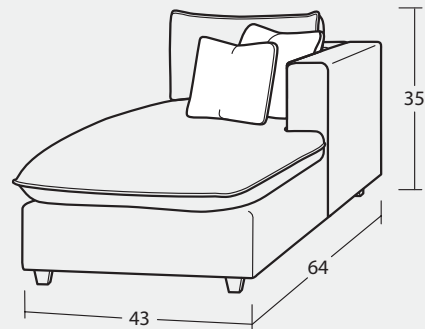

# 7127 Group

Handcrafted in America 

**01BD BUMPER OTTOMAN**  
36W x 36D x 20H  
(ON CASTERS)

**09BD LAF CHAIR 1/2**  
44W x 39D x 35H

**08BD RAF CHAIR 1/2**  
44W x 39D x 35H

**13BD ARMLESS CHAIR**  
35W x 39D x 35H

**33BD ARMLESS LOVESEAT**  
72W x 39D x 35H

**34BD CORNER**  
39W x 39D x 35H

**42BD LAF CHAISE**  
43W x 64D x 35H

**41BD RAF CHAISE**  
43W x 64D x 35H