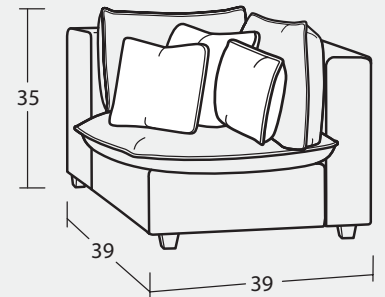

# 7127 Group

Handcrafted in America 

**01BD BUMPER OTTOMAN**  
36W x 36D x 20H  
(ON CASTERS)

**09BD LAF CHAIR 1/2**  
44W x 39D x 35H

**08BD RAF CHAIR 1/2**  
44W x 39D x 35H

**13BD ARMLESS CHAIR**  
35W x 39D x 35H

**33BD ARMLESS LOVESEAT**  
72W x 39D x 35H

**34BD CORNER**  
39W x 39D x 35H

**42BD LAF CHAISE**  
43W x 64D x 35H

**41BD RAF CHAISE**  
43W x 64D x 35H