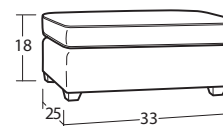

Individual Pieces

#49SS 3-SEAT SOFA
84W x 40D x 38H
2 - 19" A Pillows

#70SS BENCH SEAT SOFA
84W x 40D x 38H
2 - 19" A Pillows

#00SS OTTOMAN
33W x 25D x 18H

#50SS 2-SEAT SOFA
84W x 40D x 38H
2 - 19" A Pillows

Also available as a 2-Seat Queen Size Sleeper
#50-68SS Standard Mattress
#50-98SS Memory Foam Mattress

#30SS LOVESEAT
65W x 40D x 38H
2 - 19" A Pillows

#10SS CHAIR
42W x 40D x 38H

Sectional Pieces

#52SS LAF SOFA
78W x 40D x 38H
1 - 19" A pillow