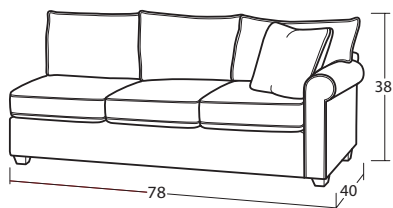

Individual Pieces

#49SS 3-SEAT SOFA
84W x 40D x 38H
2 - 19" A Pillows

#70SS BENCH SEAT SOFA
84W x 40D x 38H
2 - 19" A Pillows

#00SS OTTOMAN
33W x 25D x 18H

#50SS 2-SEAT SOFA
84W x 40D x 38H
2 - 19" A Pillows

Also available as a 2-Seat Queen Size Sleeper
#50-68SS Standard Mattress
#50-98SS Memory Foam Mattress

#30SS LOVESEAT
65W x 40D x 38H
2 - 19" A Pillows

#10SS CHAIR
42W x 40D x 38H

Sectional Pieces

#52SS LAF SOFA
78W x 40D x 38H
1 - 19" A pillow

#51SS RAF SOFA
78W x 40D x 38H
1 - 19" A pillow

#32SS LAF LOVESEAT
55W x 40D x 38H
1 - 19" A pillow

#34SS CORNER
40W x 40D x 38H
1 - 19" A Pillow / 2 - 19" B Pillows

#56SS LAF SOFA w/ RETURN
93W x 40D x 38H
2 - 19" A Pillows | 2 - 19" B Pillows