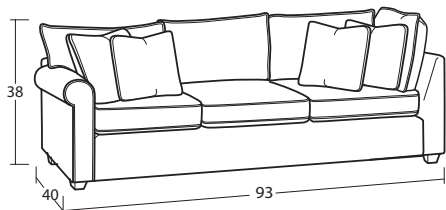

Individual Pieces

#49SS 3-SEAT SOFA
84W x 40D x 38H
2 - 19" A Pillows

#70SS BENCH SEAT SOFA
84W x 40D x 38H
2 - 19" A Pillows

#00SS OTTOMAN
33W x 25D x 18H

#50SS 2-SEAT SOFA
84W x 40D x 38H
2 - 19" A Pillows

Also available as a 2-Seat Queen Size Sleeper
#50-68SS Standard Mattress
#50-98SS Memory Foam Mattress

#30SS LOVESEAT
65W x 40D x 38H
2 - 19" A Pillows

#10SS CHAIR
42W x 40D x 38H

Sectional Pieces

#52SS LAF SOFA
78W x 40D x 38H
1 - 19" A pillow

#51SS RAF SOFA
78W x 40D x 38H
1 - 19" A pillow

#32SS LAF LOVESEAT
55W x 40D x 38H
1 - 19" A pillow

#34SS CORNER
40W x 40D x 38H
1 - 19" A Pillow / 2 - 19" B Pillows

#56SS LAF SOFA w/ RETURN
93W x 40D x 38H
2 - 19" A Pillows | 2 - 19" B Pillows