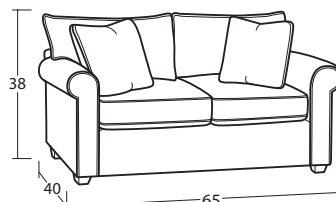

Individual Pieces

#49SS 3-SEAT SOFA
84W x 40D x 38H
2 - 19" A Pillows

#70SS BENCH SEAT SOFA
84W x 40D x 38H
2 - 19" A Pillows

#00SS OTTOMAN
33W x 25D x 18H

#50SS 2-SEAT SOFA
84W x 40D x 38H
2 - 19" A Pillows

Also available as a 2-Seat Queen Size Sleeper
#50-68SS Standard Mattress
#50-98SS Memory Foam Mattress

#30SS LOVESEAT
65W x 40D x 38H
2 - 19" A Pillows

#10SS CHAIR
42W x 40D x 38H

Sectional Pieces

#52SS LAF SOFA
78W x 40D x 38H
1 - 19" A pillow

#51SS RAF SOFA
78W x 40D x 38H
1 - 19" A pillow

#32SS LAF LOVESEAT
55W x 40D x 38H
1 - 19" A pillow

#34SS CORNER
40W x 40D x 38H
1 - 19" A Pillow / 2 - 19" B Pillows

#56SS LAF SOFA w/ RETURN
93W x 40D x 38H
2 - 19" A Pillows | 2 - 19" B Pillows