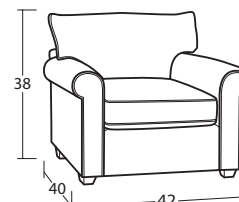

Individual Pieces

#49SS 3-SEAT SOFA
84W x 40D x 38H
2 - 19" A Pillows

#70SS BENCH SEAT SOFA
84W x 40D x 38H
2 - 19" A Pillows

#00SS OTTOMAN
33W x 25D x 18H

#50SS 2-SEAT SOFA
84W x 40D x 38H
2 - 19" A Pillows

Also available as a 2-Seat Queen Size Sleeper
#50-68SS Standard Mattress
#50-98SS Memory Foam Mattress

#30SS LOVESEAT
65W x 40D x 38H
2 - 19" A Pillows

#10SS CHAIR
42W x 40D x 38H

Sectional Pieces

#52SS LAF SOFA
78W x 40D x 38H
1 - 19" A pillow