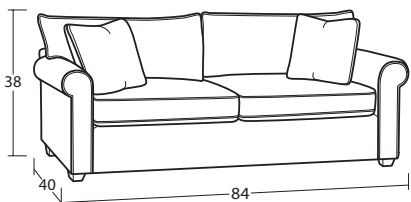

Individual Pieces

#49SS 3-SEAT SOFA
84W x 40D x 38H
2 - 19" A Pillows

#70SS BENCH SEAT SOFA
84W x 40D x 38H
2 - 19" A Pillows

#00SS OTTOMAN
33W x 25D x 18H

#50SS 2-SEAT SOFA
84W x 40D x 38H
2 - 19" A Pillows

Also available as a 2-Seat Queen Size Sleeper
#50-68SS Standard Mattress
#50-98SS Memory Foam Mattress

#30SS LOVESEAT
65W x 40D x 38H
2 - 19" A Pillows

#10SS CHAIR
42W x 40D x 38H

Sectional Pieces

#52SS LAF SOFA
78W x 40D x 38H
1 - 19" A pillow

#51SS RAF SOFA
78W x 40D x 38H
1 - 19" A pillow

#32SS LAF LOVESEAT
55W x 40D x 38H
1 - 19" A pillow

#34SS CORNER
40W x 40D x 38H
1 - 19" A Pillow / 2 - 19" B Pillows

#56SS LAF SOFA w/ RETURN
93W x 40D x 38H
2 - 19" A Pillows | 2 - 19" B Pillows