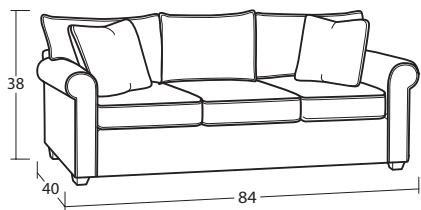

7364 Group Non-Slipcover

9364 Group Slipcover

ONE SILHOUETTE WITH TWO UNIQUE LOOKS!

Choose the 7364 for a classic look, or choose the 9364 to get the same style with a removable slipcover. Both styles come in any of these 14 pieces, so mix and match them to suit your space.

Individual Pieces

#49SS 3-SEAT SOFA
84W x 40D x 38H
2 - 19" A Pillows

#70SS BENCH SEAT SOFA
84W x 40D x 38H
2 - 19" A Pillows

#00SS OTTOMAN
33W x 25D x 18H

#50SS 2-SEAT SOFA
84W x 40D x 38H
2 - 19" A Pillows

Also available as a 2-Seat Queen Size Sleeper
#50-68SS Standard Mattress
#50-98SS Memory Foam Mattress

#30SS LOVESEAT
65W x 40D x 38H
2 - 19" A Pillows

#10SS CHAIR
42W x 40D x 38H

Sectional Pieces

#52SS LAF SOFA
78W x 40D x 38H
1 - 19" A pillow

#55SS RAF SOFA w/ RETURN
93W x 40D x 38H
2 - 19" A Pillows | 2 - 19" B Pillows

#31SS RAF LOVESEAT
55W x 40D x 38H
1 - 19" A pillow

#13SS ARMLESS CHAIR
24W x 40D x 38H

Handcrafted in America

11.15.24

SAMPLE CONFIGURATIONS