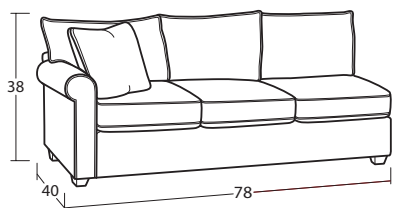

Individual Pieces

#49SS 3-SEAT SOFA
84W x 40D x 38H
2 - 19" A Pillows

#70SS BENCH SEAT SOFA
84W x 40D x 38H
2 - 19" A Pillows

#00SS OTTOMAN
33W x 25D x 18H

#50SS 2-SEAT SOFA
84W x 40D x 38H
2 - 19" A Pillows

Also available as a 2-Seat Queen Size Sleeper
#50-68SS Standard Mattress
#50-98SS Memory Foam Mattress

#30SS LOVESEAT
65W x 40D x 38H
2 - 19" A Pillows

#10SS CHAIR
42W x 40D x 38H

Sectional Pieces

#52SS LAF SOFA
78W x 40D x 38H
1 - 19" A pillow

#51SS RAF SOFA
78W x 40D x 38H
1 - 19" A pillow

#32SS LAF LOVESEAT
55W x 40D x 38H
1 - 19" A pillow

#34SS CORNER
40W x 40D x 38H
1 - 19" A Pillow / 2 - 19" B Pillows

#56SS LAF SOFA w/ RETURN
93W x 40D x 38H
2 - 19" A Pillows | 2 - 19" B Pillows