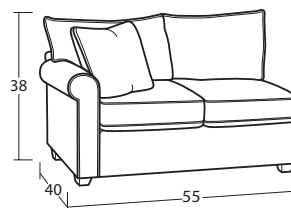

Individual Pieces

#49SS 3-SEAT SOFA
84W x 40D x 38H
2 - 19" A Pillows

#70SS BENCH SEAT SOFA
84W x 40D x 38H
2 - 19" A Pillows

#00SS OTTOMAN
33W x 25D x 18H

#50SS 2-SEAT SOFA
84W x 40D x 38H
2 - 19" A Pillows

Also available as a 2-Seat Queen Size Sleeper
#50-68SS Standard Mattress
#50-98SS Memory Foam Mattress

#30SS LOVESEAT
65W x 40D x 38H
2 - 19" A Pillows

#10SS CHAIR
42W x 40D x 38H

Sectional Pieces

#52SS LAF SOFA
78W x 40D x 38H
1 - 19" A pillow

#51SS RAF SOFA
78W x 40D x 38H
1 - 19" A pillow

#32SS LAF LOVESEAT
55W x 40D x 38H
1 - 19" A pillow

#34SS CORNER
40W x 40D x 38H
1 - 19" A Pillow / 2 - 19" B Pillows

#56SS LAF SOFA w/ RETURN
93W x 40D x 38H
2 - 19" A Pillows | 2 - 19" B Pillows