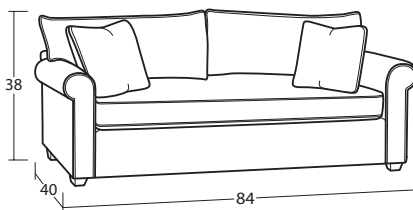

7364 Group Non-Slipcover

9364 Group Slipcover

ONE SILHOUETTE WITH TWO UNIQUE LOOKS!

Choose the 7364 for a classic look, or choose the 9364 to get the same style with a removable slipcover. Both styles come in any of these 14 pieces, so mix and match them to suit your space.

Individual Pieces

#49SS 3-SEAT SOFA
84W x 40D x 38H
2 - 19" A Pillows

#70SS BENCH SEAT SOFA
84W x 40D x 38H
2 - 19" A Pillows

#00SS OTTOMAN
33W x 25D x 18H

#50SS 2-SEAT SOFA
84W x 40D x 38H
2 - 19" A Pillows

Also available as a 2-Seat Queen Size Sleeper
#50-68SS Standard Mattress
#50-98SS Memory Foam Mattress

#30SS LOVESEAT
65W x 40D x 38H
2 - 19" A Pillows

#10SS CHAIR
42W x 40D x 38H

Sectional Pieces

#52SS LAF SOFA
78W x 40D x 38H
1 - 19" A pillow

#55SS RAF SOFA w/ RETURN
93W x 40D x 38H
2 - 19" A Pillows | 2 - 19" B Pillows

#31SS RAF LOVESEAT
55W x 40D x 38H
1 - 19" A pillow

#13SS ARMLESS CHAIR
24W x 40D x 38H

Handcrafted in America

11.15.24

SAMPLE CONFIGURATIONS