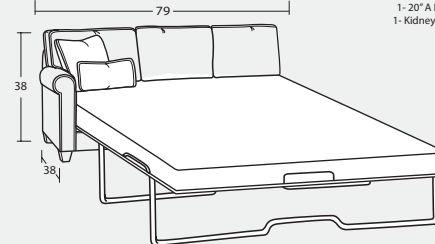

00BD OTTOMAN
31W x 24D x 18H

Sectional Pieces

13BD ARMLESS CHAIR
24 x 38D x 38H

33BD ARMLESS LOVESEAT
48W x 38D x 38H

32BD LAF LOVESEAT
56W x 38D x 38H
1- 20" A Pillow
1- Kidney Pillow

31BD RAF LOVESEAT
56W x 38D x 38H
1- 20" A Pillow
1- Kidney Pillow

42BD LAF CHAISE
35W x 63D x 38H
1- 20" A Pillow
1- Kidney Pillow

41BD RAF CHAISE
35W x 63D x 38H
1- 20" A Pillow
1- Kidney Pillow

56BD LAF SOFA w/ RETURN
92W x 38D x 38H
2- 20" A Pillow
1- Kidney Pillow

55BD RAF SOFA w/ RETURN
92W x 38D x 38H
2- 20" A Pillow
1- Kidney Pillow

**#52-68BD LAF QUEEN SLEEPER &
#52-98BD QUEEN MEMORY FOAM SLEEPER**
79W x 38D x 38H
1- 20" A Pillow
1- Kidney Pillow

52BD LAF SOFA
79W x 38D x 38H
1- 20" A Pillow
1- Kidney Pillow