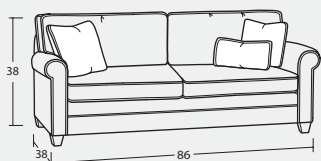

7174 Group Non-Slipcover

9174 Group Slipcover

ONE SILHOUETTE WITH TWO UNIQUE LOOKS!

Choose the 7174 for a classic look, or choose the 9174 to get the same style with a removable slipcover. Both styles come in any of these 20 pieces, so mix and match them to suit your space.

Individual Pieces

50BD 3-SEAT SOFA
86W x 38D x 38H
2- 20" A Pillow
1- Kidney Pillow

54BD 2-SEAT SOFA
86W x 38D x 38H
2- 20" A Pillow
1- Kidney Pillow

#49BD 3-SEAT APARTMENT SOFA
80W x 38D x 38H
2- 20" A Pillow
1- Kidney Pillow

30BD LOVESEAT
63W x 38D x 38H
2- 20" A Pillow

10BD CHAIR
39W x 38D x 38H

**#50-68BD 3-SEAT QUEEN SLEEPER &
#50-98BD QUEEN MEMORY FOAM SLEEPER**
83W x 38D x 38H
2- 20" A Pillow
1- Kidney Pillow

**#54-68BD 2-SEAT QUEEN SLEEPER &
#54-98BD QUEEN MEMORY FOAM SLEEPER**
83W x 38D x 38H
2- 20" A Pillow
1- Kidney Pillow

00BD OTTOMAN
31W x 24D x 18H

Sectional Pieces

13BD ARMLESS CHAIR
24 x 38D x 38H

33BD ARMLESS LOVESEAT
48W x 38D x 38H

32BD LAF LOVESEAT
56W x 38D x 38H
1- 20" A Pillow
1- Kidney Pillow

31BD RAF LOVESEAT
56W x 38D x 38H
1- 20" A Pillow
1- Kidney Pillow