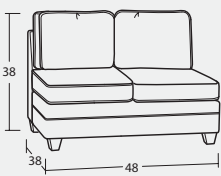

Individual Pieces

50BD 3-SEAT SOFA
86W x 38D x 38H
2- 20" A Pillow
1- Kidney Pillow

54BD 2-SEAT SOFA
86W x 38D x 38H
2- 20" A Pillow
1- Kidney Pillow

#49BD 3-SEAT APARTMENT SOFA
80W x 38D x 38H
2- 20" A Pillow
1- Kidney Pillow

30BD LOVESEAT
63W x 38D x 38H
2- 20" A Pillow

10BD CHAIR
39W x 38D x 38H

**#50-68BD 3-SEAT QUEEN SLEEPER &
#50-98BD QUEEN MEMORY FOAM SLEEPER**
83W x 38D x 38H
2- 20" A Pillow
1- Kidney Pillow

**#54-68BD 2-SEAT QUEEN SLEEPER &
#54-98BD QUEEN MEMORY FOAM SLEEPER**
83W x 38D x 38H
2- 20" A Pillow
1- Kidney Pillow

00BD OTTOMAN
31W x 24D x 18H

Sectional Pieces

13BD ARMLESS CHAIR
24 x 38D x 38H

33BD ARMLESS LOVESEAT
48W x 38D x 38H

32BD LAF LOVESEAT
56W x 38D x 38H
1- 20" A Pillow
1- Kidney Pillow

31BD RAF LOVESEAT
56W x 38D x 38H
1- 20" A Pillow
1- Kidney Pillow

42BD LAF CHAISE
35W x 63D x 38H
1- 20" A Pillow
1- Kidney Pillow

41BD RAF CHAISE
35W x 63D x 38H
1- 20" A Pillow
1- Kidney Pillow

56BD LAF SOFA w/ RETURN
92W x 38D x 38H
2- 20" A Pillow
1- Kidney Pillow