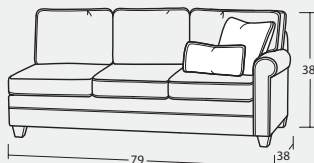

30BD LOVESEAT
63W x 38D x 38H
2- 20" A Pillow

10BD CHAIR
39W x 38D x 38H

**#50-68BD 3-SEAT QUEEN SLEEPER &
#50-98BD QUEEN MEMORY FOAM SLEEPER**
83W x 38D x 38H
2- 20" A Pillow
1- Kidney Pillow

**#54-68BD 2-SEAT QUEEN SLEEPER &
#54-98BD QUEEN MEMORY FOAM SLEEPER**
83W x 38D x 38H
2- 20" A Pillow
1- Kidney Pillow

00BD OTTOMAN
31W x 24D x 18H

Sectional Pieces

13BD ARMLESS CHAIR
24 x 38D x 38H

33BD ARMLESS LOVESEAT
48W x 38D x 38H

32BD LAF LOVESEAT
56W x 38D x 38H
1- 20" A Pillow
1- Kidney Pillow

31BD RAF LOVESEAT
56W x 38D x 38H
1- 20" A Pillow
1- Kidney Pillow

42BD LAF CHAISE
35W x 63D x 38H
1- 20" A Pillow
1- Kidney Pillow

41BD RAF CHAISE
35W x 63D x 38H
1- 20" A Pillow
1- Kidney Pillow

56BD LAF SOFA w/ RETURN
92W x 38D x 38H
2- 20" A Pillow
1- Kidney Pillow

55BD RAF SOFA w/ RETURN
92W x 38D x 38H
2- 20" A Pillow
1- Kidney Pillow

**#52-68BD LAF QUEEN SLEEPER &
#52-98BD QUEEN MEMORY FOAM SLEEPER**
79W x 38D x 38H
1- 20" A Pillow
1- Kidney Pillow

52BD LAF SOFA
79W x 38D x 38H
1- 20" A Pillow
1- Kidney Pillow