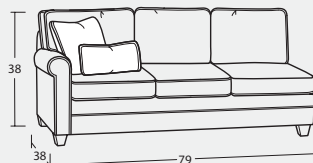

30BD LOVESEAT
63W x 38D x 38H
2- 20" A Pillow

10BD CHAIR
39W x 38D x 38H

**#50-68BD 3-SEAT QUEEN SLEEPER &
#50-98BD QUEEN MEMORY FOAM SLEEPER**
83W x 38D x 38H
2- 20" A Pillow
1- Kidney Pillow

**#54-68BD 2-SEAT QUEEN SLEEPER &
#54-98BD QUEEN MEMORY FOAM SLEEPER**
83W x 38D x 38H
2- 20" A Pillow
1- Kidney Pillow

00BD OTTOMAN
31W x 24D x 18H

Sectional Pieces

13BD ARMLESS CHAIR
24 x 38D x 38H

33BD ARMLESS LOVESEAT
48W x 38D x 38H

32BD LAF LOVESEAT
56W x 38D x 38H
1- 20" A Pillow
1- Kidney Pillow

31BD RAF LOVESEAT
56W x 38D x 38H
1- 20" A Pillow
1- Kidney Pillow

42BD LAF CHAISE
35W x 63D x 38H
1- 20" A Pillow
1- Kidney Pillow

41BD RAF CHAISE
35W x 63D x 38H
1- 20" A Pillow
1- Kidney Pillow

56BD LAF SOFA w/ RETURN
92W x 38D x 38H
2- 20" A Pillow
1- Kidney Pillow

55BD RAF SOFA w/ RETURN
92W x 38D x 38H
2- 20" A Pillow
1- Kidney Pillow

**#52-68BD LAF QUEEN SLEEPER &
#52-98BD QUEEN MEMORY FOAM SLEEPER**
79W x 38D x 38H
1- 20" A Pillow
1- Kidney Pillow

52BD LAF SOFA
79W x 38D x 38H
1- 20" A Pillow
1- Kidney Pillow