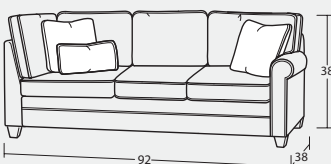

Individual Pieces

50BD 3-SEAT SOFA
86W x 38D x 38H
2- 20" A Pillow
1- Kidney Pillow

54BD 2-SEAT SOFA
86W x 38D x 38H
2- 20" A Pillow
1- Kidney Pillow

#49BD 3-SEAT APARTMENT SOFA
80W x 38D x 38H
2- 20" A Pillow
1- Kidney Pillow

30BD LOVESEAT
63W x 38D x 38H
2- 20" A Pillow

10BD CHAIR
39W x 38D x 38H

**#50-68BD 3-SEAT QUEEN SLEEPER &
#50-98BD QUEEN MEMORY FOAM SLEEPER**
83W x 38D x 38H
2- 20" A Pillow
1- Kidney Pillow

**#54-68BD 2-SEAT QUEEN SLEEPER &
#54-98BD QUEEN MEMORY FOAM SLEEPER**
83W x 38D x 38H
2- 20" A Pillow
1- Kidney Pillow

00BD OTTOMAN
31W x 24D x 18H

Sectional Pieces

13BD ARMLESS CHAIR
24 x 38D x 38H

33BD ARMLESS LOVESEAT
48W x 38D x 38H

32BD LAF LOVESEAT
56W x 38D x 38H
1- 20" A Pillow
1- Kidney Pillow

31BD RAF LOVESEAT
56W x 38D x 38H
1- 20" A Pillow
1- Kidney Pillow

42BD LAF CHAISE
35W x 63D x 38H
1- 20" A Pillow
1- Kidney Pillow

41BD RAF CHAISE
35W x 63D x 38H
1- 20" A Pillow
1- Kidney Pillow

56BD LAF SOFA w/ RETURN
92W x 38D x 38H
2- 20" A Pillow
1- Kidney Pillow