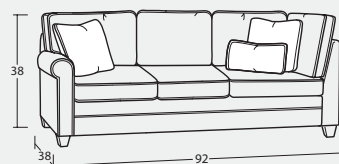

Individual Pieces

50BD 3-SEAT SOFA
86W x 38D x 38H
2- 20" A Pillow
1- Kidney Pillow

54BD 2-SEAT SOFA
86W x 38D x 38H
2- 20" A Pillow
1- Kidney Pillow

#49BD 3-SEAT APARTMENT SOFA
80W x 38D x 38H
2- 20" A Pillow
1- Kidney Pillow

30BD LOVESEAT
63W x 38D x 38H
2- 20" A Pillow

10BD CHAIR
39W x 38D x 38H

**#50-68BD 3-SEAT QUEEN SLEEPER &
#50-98BD QUEEN MEMORY FOAM SLEEPER**
83W x 38D x 38H
2- 20" A Pillow
1- Kidney Pillow

**#54-68BD 2-SEAT QUEEN SLEEPER &
#54-98BD QUEEN MEMORY FOAM SLEEPER**
83W x 38D x 38H
2- 20" A Pillow
1- Kidney Pillow

00BD OTTOMAN
31W x 24D x 18H

Sectional Pieces

13BD ARMLESS CHAIR
24 x 38D x 38H

33BD ARMLESS LOVESEAT
48W x 38D x 38H

32BD LAF LOVESEAT
56W x 38D x 38H
1- 20" A Pillow
1- Kidney Pillow

31BD RAF LOVESEAT
56W x 38D x 38H
1- 20" A Pillow
1- Kidney Pillow

42BD LAF CHAISE
35W x 63D x 38H
1- 20" A Pillow
1- Kidney Pillow

41BD RAF CHAISE
35W x 63D x 38H
1- 20" A Pillow
1- Kidney Pillow

56BD LAF SOFA w/ RETURN
92W x 38D x 38H
2- 20" A Pillow
1- Kidney Pillow