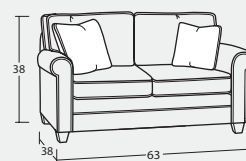

Individual Pieces

50BD 3-SEAT SOFA
86W x 38D x 38H
2- 20" A Pillow
1- Kidney Pillow

54BD 2-SEAT SOFA
86W x 38D x 38H
2- 20" A Pillow
1- Kidney Pillow

#49BD 3-SEAT APARTMENT SOFA
80W x 38D x 38H
2- 20" A Pillow
1- Kidney Pillow

30BD LOVESEAT
63W x 38D x 38H
2- 20" A Pillow

10BD CHAIR
39W x 38D x 38H

**#50-68BD 3-SEAT QUEEN SLEEPER &
#50-98BD QUEEN MEMORY FOAM SLEEPER**
83W x 38D x 38H
2- 20" A Pillow
1- Kidney Pillow

**#54-68BD 2-SEAT QUEEN SLEEPER &
#54-98BD QUEEN MEMORY FOAM SLEEPER**
83W x 38D x 38H
2- 20" A Pillow
1- Kidney Pillow

00BD OTTOMAN
31W x 24D x 18H

Sectional Pieces

13BD ARMLESS CHAIR
24 x 38D x 38H

33BD ARMLESS LOVESEAT
48W x 38D x 38H

32BD LAF LOVESEAT
56W x 38D x 38H
1- 20" A Pillow
1- Kidney Pillow

31BD RAF LOVESEAT
56W x 38D x 38H
1- 20" A Pillow
1- Kidney Pillow