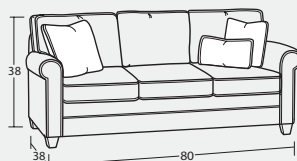

7174 Group Non-Slipcover

9174 Group Slipcover

ONE SILHOUETTE WITH TWO UNIQUE LOOKS!

Choose the 7174 for a classic look, or choose the 9174 to get the same style with a removable slipcover. Both styles come in any of these 20 pieces, so mix and match them to suit your space.

Individual Pieces

50BD 3-SEAT SOFA
86W x 38D x 38H
2- 20" A Pillow
1- Kidney Pillow

54BD 2-SEAT SOFA
86W x 38D x 38H
2- 20" A Pillow
1- Kidney Pillow

#49BD 3-SEAT APARTMENT SOFA
80W x 38D x 38H
2- 20" A Pillow
1- Kidney Pillow

30BD LOVESEAT
63W x 38D x 38H
2- 20" A Pillow

10BD CHAIR
39W x 38D x 38H

**#50-68BD 3-SEAT QUEEN SLEEPER &
#50-98BD QUEEN MEMORY FOAM SLEEPER**
83W x 38D x 38H
2- 20" A Pillow
1- Kidney Pillow

**#54-68BD 2-SEAT QUEEN SLEEPER &
#54-98BD QUEEN MEMORY FOAM SLEEPER**
83W x 38D x 38H
2- 20" A Pillow
1- Kidney Pillow

00BD OTTOMAN
31W x 24D x 18H

Sectional Pieces

13BD ARMLESS CHAIR
24 x 38D x 38H

33BD ARMLESS LOVESEAT
48W x 38D x 38H

32BD LAF LOVESEAT
56W x 38D x 38H
1- 20" A Pillow
1- Kidney Pillow

31BD RAF LOVESEAT
56W x 38D x 38H
1- 20" A Pillow
1- Kidney Pillow