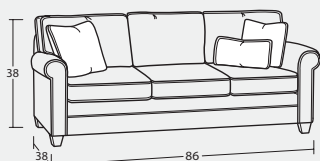

7174 Group Non-Slipcover

9174 Group Slipcover

ONE SILHOUETTE WITH TWO UNIQUE LOOKS!

Choose the 7174 for a classic look, or choose the 9174 to get the same style with a removable slipcover. Both styles come in any of these 20 pieces, so mix and match them to suit your space.

Individual Pieces

50BD 3-SEAT SOFA
86W x 38D x 38H
2- 20" A Pillow
1- Kidney Pillow

54BD 2-SEAT SOFA
86W x 38D x 38H
2- 20" A Pillow
1- Kidney Pillow

#49BD 3-SEAT APARTMENT SOFA
80W x 38D x 38H
2- 20" A Pillow
1- Kidney Pillow

30BD LOVESEAT
63W x 38D x 38H
2- 20" A Pillow

10BD CHAIR
39W x 38D x 38H

**#50-68BD 3-SEAT QUEEN SLEEPER &
#50-98BD QUEEN MEMORY FOAM SLEEPER**
83W x 38D x 38H
2- 20" A Pillow
1- Kidney Pillow

**#54-68BD 2-SEAT QUEEN SLEEPER &
#54-98BD QUEEN MEMORY FOAM SLEEPER**
83W x 38D x 38H
2- 20" A Pillow
1- Kidney Pillow

00BD OTTOMAN
31W x 24D x 18H

Sectional Pieces

13BD ARMLESS CHAIR
24 x 38D x 38H

33BD ARMLESS LOVESEAT
48W x 38D x 38H

32BD LAF LOVESEAT
56W x 38D x 38H
1- 20" A Pillow
1- Kidney Pillow

31BD RAF LOVESEAT
56W x 38D x 38H
1- 20" A Pillow
1- Kidney Pillow