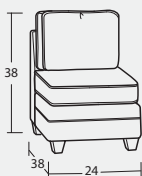

Individual Pieces

50BD 3-SEAT SOFA
86W x 38D x 38H
2- 20" A Pillow
1- Kidney Pillow

54BD 2-SEAT SOFA
86W x 38D x 38H
2- 20" A Pillow
1- Kidney Pillow

#49BD 3-SEAT APARTMENT SOFA
80W x 38D x 38H
2- 20" A Pillow
1- Kidney Pillow

30BD LOVESEAT
63W x 38D x 38H
2- 20" A Pillow

10BD CHAIR
39W x 38D x 38H

**#50-68BD 3-SEAT QUEEN SLEEPER &
#50-98BD QUEEN MEMORY FOAM SLEEPER**
83W x 38D x 38H
2- 20" A Pillow
1- Kidney Pillow

**#54-68BD 2-SEAT QUEEN SLEEPER &
#54-98BD QUEEN MEMORY FOAM SLEEPER**
83W x 38D x 38H
2- 20" A Pillow
1- Kidney Pillow

00BD OTTOMAN
31W x 24D x 18H

Sectional Pieces

13BD ARMLESS CHAIR
24 x 38D x 38H

33BD ARMLESS LOVESEAT
48W x 38D x 38H

32BD LAF LOVESEAT
56W x 38D x 38H
1- 20" A Pillow
1- Kidney Pillow

31BD RAF LOVESEAT
56W x 38D x 38H
1- 20" A Pillow
1- Kidney Pillow

42BD LAF CHAISE
35W x 63D x 38H
1- 20" A Pillow
1- Kidney Pillow

41BD RAF CHAISE
35W x 63D x 38H
1- 20" A Pillow
1- Kidney Pillow

56BD LAF SOFA w/ RETURN
92W x 38D x 38H
2- 20" A Pillow
1- Kidney Pillow