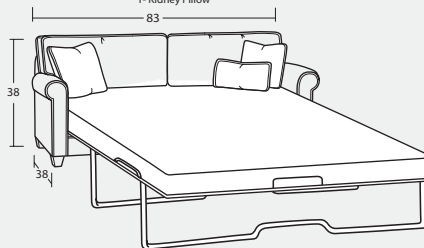

Individual Pieces

50BD 3-SEAT SOFA
86W x 38D x 38H
2- 20" A Pillow
1- Kidney Pillow

54BD 2-SEAT SOFA
86W x 38D x 38H
2- 20" A Pillow
1- Kidney Pillow

#49BD 3-SEAT APARTMENT SOFA
80W x 38D x 38H
2- 20" A Pillow
1- Kidney Pillow

30BD LOVESEAT
63W x 38D x 38H
2- 20" A Pillow

10BD CHAIR
39W x 38D x 38H

**#50-68BD 3-SEAT QUEEN SLEEPER &
#50-98BD QUEEN MEMORY FOAM SLEEPER**
83W x 38D x 38H
2- 20" A Pillow
1- Kidney Pillow

**#54-68BD 2-SEAT QUEEN SLEEPER &
#54-98BD QUEEN MEMORY FOAM SLEEPER**
83W x 38D x 38H
2- 20" A Pillow
1- Kidney Pillow

00BD OTTOMAN
31W x 24D x 18H

Sectional Pieces

13BD ARMLESS CHAIR
24 x 38D x 38H

33BD ARMLESS LOVESEAT
48W x 38D x 38H

32BD LAF LOVESEAT
56W x 38D x 38H
1- 20" A Pillow
1- Kidney Pillow

31BD RAF LOVESEAT
56W x 38D x 38H
1- 20" A Pillow
1- Kidney Pillow