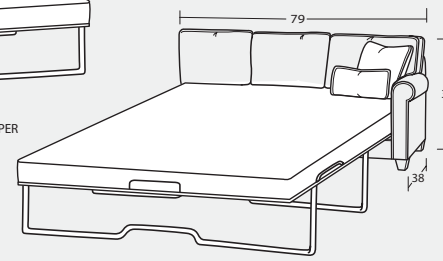

**#51-68BD RAF QUEEN SLEEPER &
#51-98BD QUEEN MEMORY FOAM SLEEPER**
79W x 38D x 38H
1- 20" A Pillow
1- Kidney Pillow

Handcrafted in America